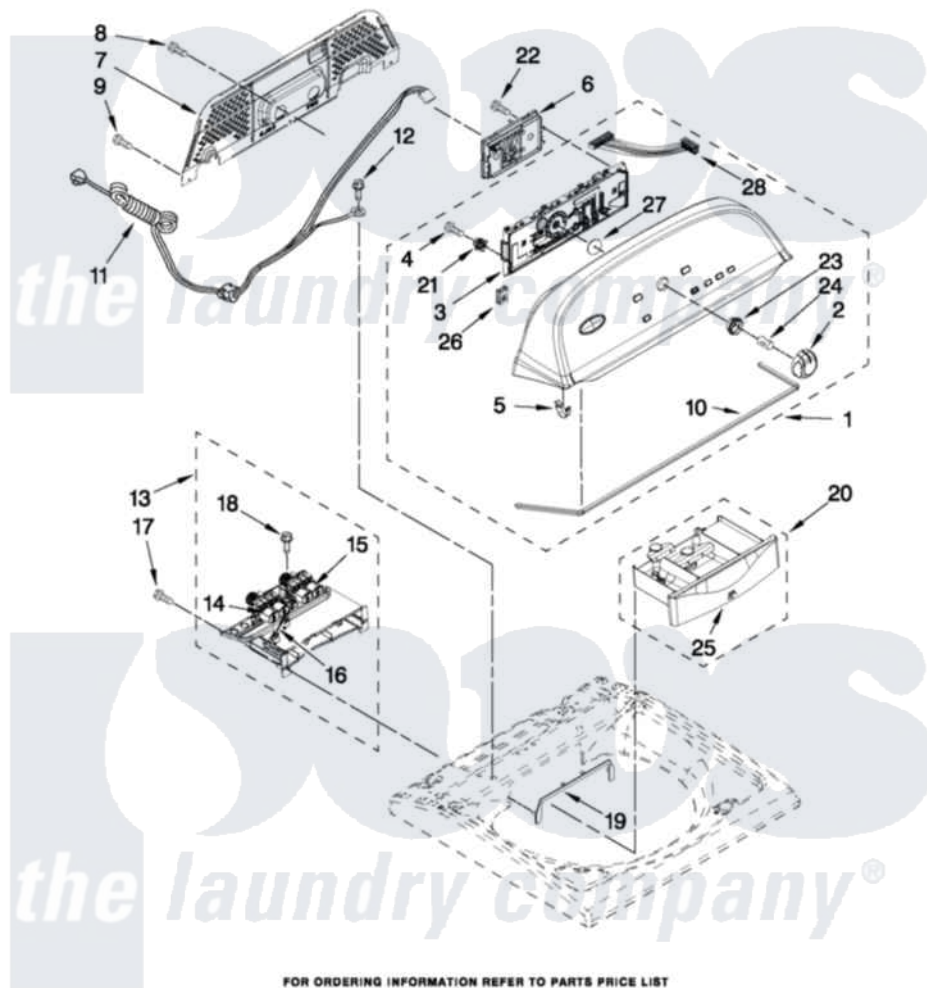

Whirlpool WTW5550XW2 02 - CONSOLE AND DISPENSER PARTS

CONSOLE AND DISPENSER PARTS

For Model: WTW5550XW2
(White)

W10418770

FOR ORDERING INFORMATION REFER TO PARTS PRICE LIST

3

Whirlpool [Residential Whirlpool WTW5550XW2 Washer Parts](#) Parts Diagram 02 - CONSOLE AND DISPENSER PARTS
Click on the part number to view part

Item	Original Part Number	Replaced By	Status	Part Description
1	W10269604			Console
2	W10251392			Knob Assembly
3	W10269602			User Interface
4	W10219342			Screw, Baffle Mounting
5	8312709			Clip-Console
6	W10405849	W10480104		Control Unit Assembly, Machine And Motor
7	W10269597			Panel, Console Rear Cover
8	3390647	488729		Screw
9	1157158	489069		Xxscrew, 10-12 X 1/2
10	W10280079			Seal, Console
11	W10266797			Cord, Power
12	3400076			Screw, Bracket Mounting
13	W10240963	W10432327		Housing Assembly - Dispenser
14	W10240949			Valve, Cold Water Inlet
15	W10240948			Valve, Hot Water Inlet
16	W10343675	W10240967		Harness, Valve

17	3400061		Screw, Dispenser Housing Mounting
18	97787	W10109200	Screw, Baffle Mounting
19	W10240946		Bezel, Dispenser
20	W10240958		Drawer, Dispenser Assembly
21	W10274524		Tensioner, Facia
22	9740848		Screw, Mixing Valve Mounting
23	W10325119		Spacer, Knob
24	8536939		Clip, Knob
25	W10287476		Handle, Dispenser Drawer Facia
26	W10298336		8-18 Nch, U-Type NUt
27	W10323092		Seal, User Interface
28	W10285493		Harness, User Interface