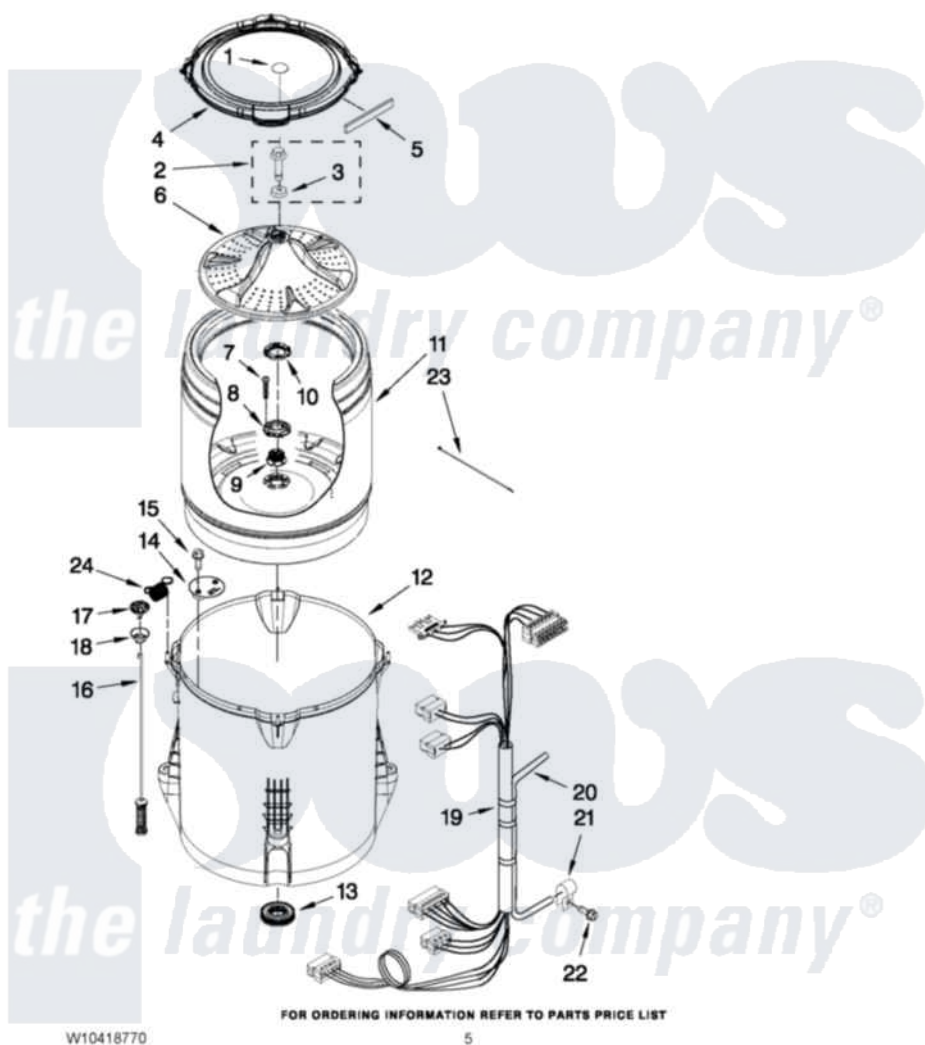

Whirlpool WTW5550XW2 03 - BASKET AND TUB PARTS

BASKET AND TUB PARTS

For Model: WTW5550XW2
(White)

Whirlpool [Residential Whirlpool WTW5550XW2 Washer Parts](#) Parts Diagram 03 - BASKET AND TUB PARTS
Click on the part number to view part

Item	Original Part Number	Replaced By	Status	Part Description
1	W10305259			Cap, Impeller
2	W10003790			Screw And Washer
3	3949550			Washer
4	W10215146			Tub Ring
5	W10205824			Absorber, Impact
6	W10215118			Impeller
7	8533953			Screw, 8-16 X 1.000
8	W10291415	W10324651		Hub
9	W10291416	W10324651		Hub
10	W10291417	W10324651		Hub
11	W10238268	W10324650		Basket
12	W10238301	W10324648		Tub-Outer
13	W10006371	W10324647		Seal-Tub
14	W10215093			Filter, Drain Pump
15	8533928			Screw, 8-18 X 3/4
16	W10257086	W10317708		Supsension

17	W10215136	W10440729	Suspension
18	W10256551	W10440729	Suspension
19	W10328392	W10297443	Harness, Lower
20	8572540	353244	Hose, Pressure Switch
21	W10005430		Clamp, Pressure Hose Retainer
22	8533943	W10109200	Screw, Baffle Mounting
23	W10339879		Tie, Cable
24	W10348658	W10400895	Spring