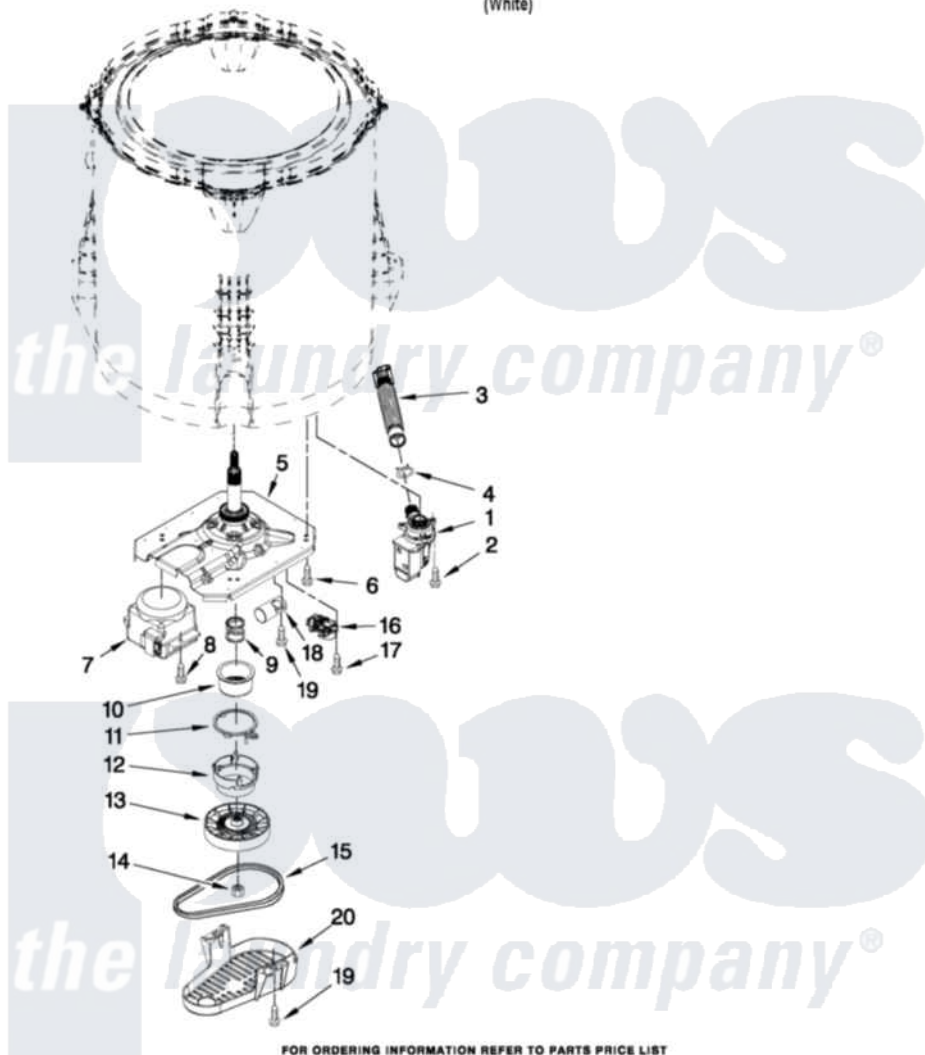

Whirlpool WTW5550XW2 04 - GEARCASE, MOTOR AND PUMP PARTS

GEARCASE, MOTOR AND PUMP PARTS

For Model: WTW5550XW2

(White)

FOR ORDERING INFORMATION REFER TO PARTS PRICE LIST

6

W10418770

Whirlpool [Residential Whirlpool WTW5550XW2 Washer Parts](#) Parts Diagram 04 - GEARCASE, MOTOR AND PUMP PARTS

Click on the part number to view part

Item	Original Part Number	Replaced By	Status	Part Description
1	W10276397			Pump Assembly, Drain
2	W10004910			Screw, 12-16 X 1-1/4
3	W10215091			Hose, Inner Drain Assembly
4	8317496	285655		Clamp, Hose
5	W10006379	W10324649		Gearcase
6	W10249633			Screw, 7.2-1.6 X 30
7	W10249628			Motor, Drive
8	W10094780	W10182109		Screw-Kit
9	W10006382	W10315818		Cam
10	W10006352	W10315818		Cam
11	W10006353	W10315818		Cam
12	W10006354	W10315818		Cam
13	W10006356			Pulley
14	W10163336			Nut, Pulley
15	W10006384			Belt, Drive
16	W10006355			Actuator, Shift

17	9741052	Screw, 6-32 X 1.00
18	W10278117	Capacitor, Motor Run
19	357640	Screw And Washer
20	W10006383	Shield, Pulley Cover