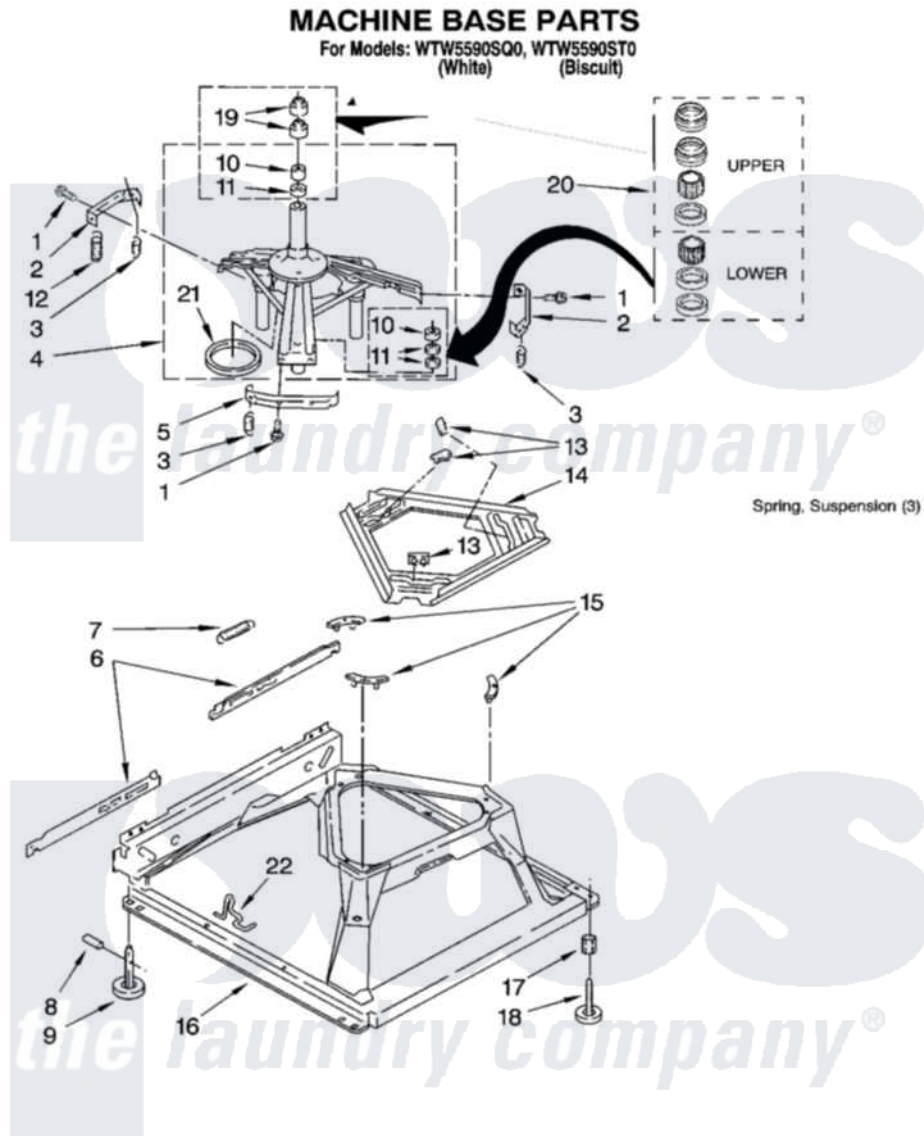

Whirlpool WTW5590SQ0 05 - MACHINE BASE PARTS

8

8181447

Whirlpool [Residential Whirlpool WTW5590SQ0 Washer Parts](#) Parts Diagram 05 - MACHINE BASE PARTS
Click on the part number to view part

Item	Original Part Number	Replaced By	Status	Part Description
1	3400076			Screw, Bracket Mounting
2	64067			Bracket, Spring Outer
3	63907			Spring, Suspension
4	8575214	280184		Support
5	64065			Bracket, Spring Outer
6	63466			Link, Leveling Mechanism
7	62597	8316845		Spring
8	62837			Pin, Knurled
9	62596	285244		Feet-Leveling
10	8546455			Bearing, Centerpost
11	357409	359449		Seal, Agitator Shaft
12	8534035	285901		Spring
13	62568	285219		Pad
14	3946509			Plate, Suspension
15	3363660	285744		Pad
16	3946512	285771		Base

17	3359452	Nut, Lock
18	W10001130	Foot, Leveling
19	8577376	Seal, Centerpost
20	285203	Centerpost Bearing Kit
21	63134	Ring, Sound Deadening
22	63806	W10145155 Retainer, Suspension Spring