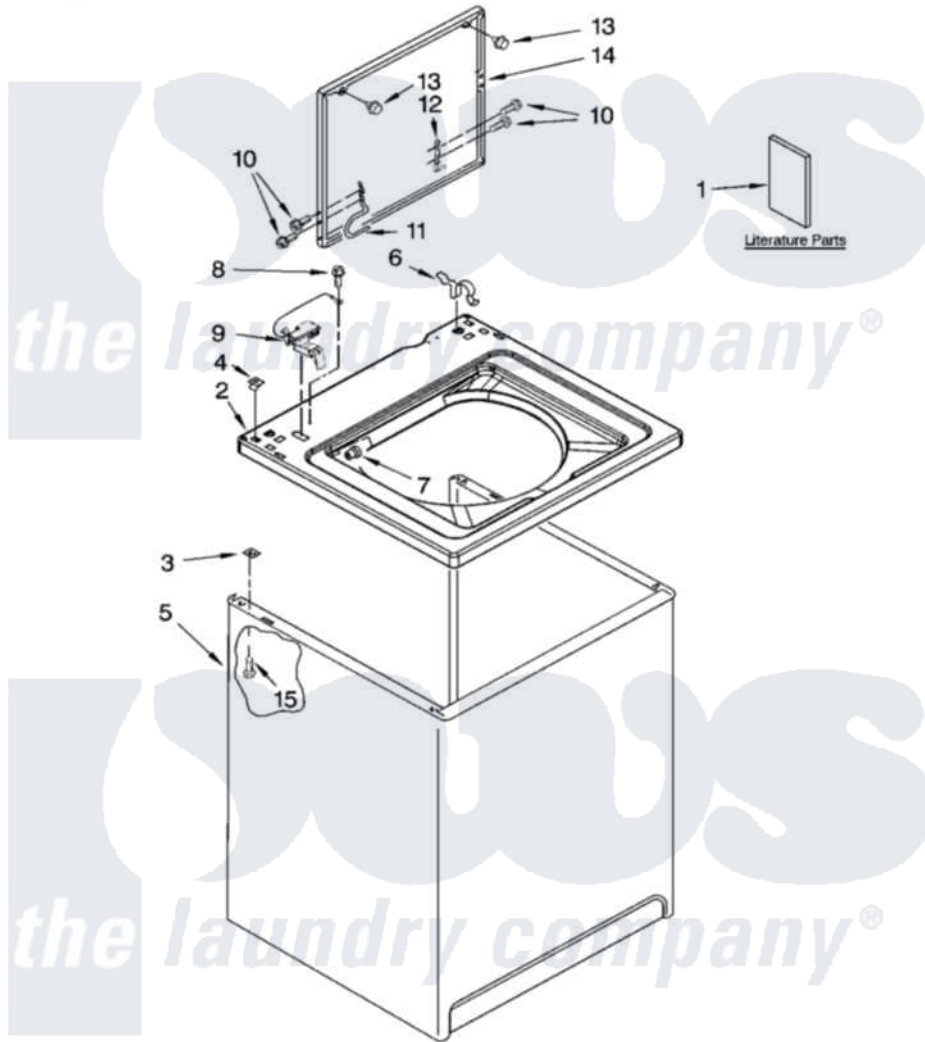

Whirlpool WTW5590SQ2 01 - TOP AND CABINET PARTS

TOP AND CABINET PARTS

For Models: WTW5590SQ2, WTW5590ST2
(White) (Biscuit)

AUTOMATIC
WASHER

1-08 Litho in U.S.A. (drd)

1

Part No. W10183170 Rev. A

[Whirlpool Residential Whirlpool WTW5590SQ2 Washer Parts](#) Parts Diagram 01 - TOP AND CABINET PARTS

[Click on the part number to view part](#)

Item	Original Part Number	Replaced By	Status	Part Description
1	W10150593			Installation Instructions
"	W10150601		Not Available	Feature Sheet (English)
"	W10150595		Not Available	Use & Care Guide (English)
"	W10178028		Not Available	Energy Guide
"	W10118358		Not Available	Wiring Diagram
"	BLANK		Not Available	Following May Be Purchased DO-IT-YOURSELF REPAIR MANUALS
"	4313896			Do-It-Yourself Repair Manuals
2	8318068			Top
"	8318070			Top
3	62750			Spacer, Cabinet To Top (4)
4	357213			Nut, Push-In
5	63424			Cabinet
"	3954357			Cabinet
6	62780			Clip, Top And Cabinet And Rear Panel

7	21258		Bearing, Lid Hinge
8	3351614		Screw, Gearcase Cover Mounting
9	8318084		Switch, Lid
10	W10119872	W10119828	Screw, Lid Hinge Mounting
11	8318088		Hinge, Lid
12	91770		Hinge, Lid
13	9724509		Bumper, Lid
14	8541774	W10193857	Lid
"	W10171116	W10193858	Lid
15	3390631		Screw, 10-16 X 3/8