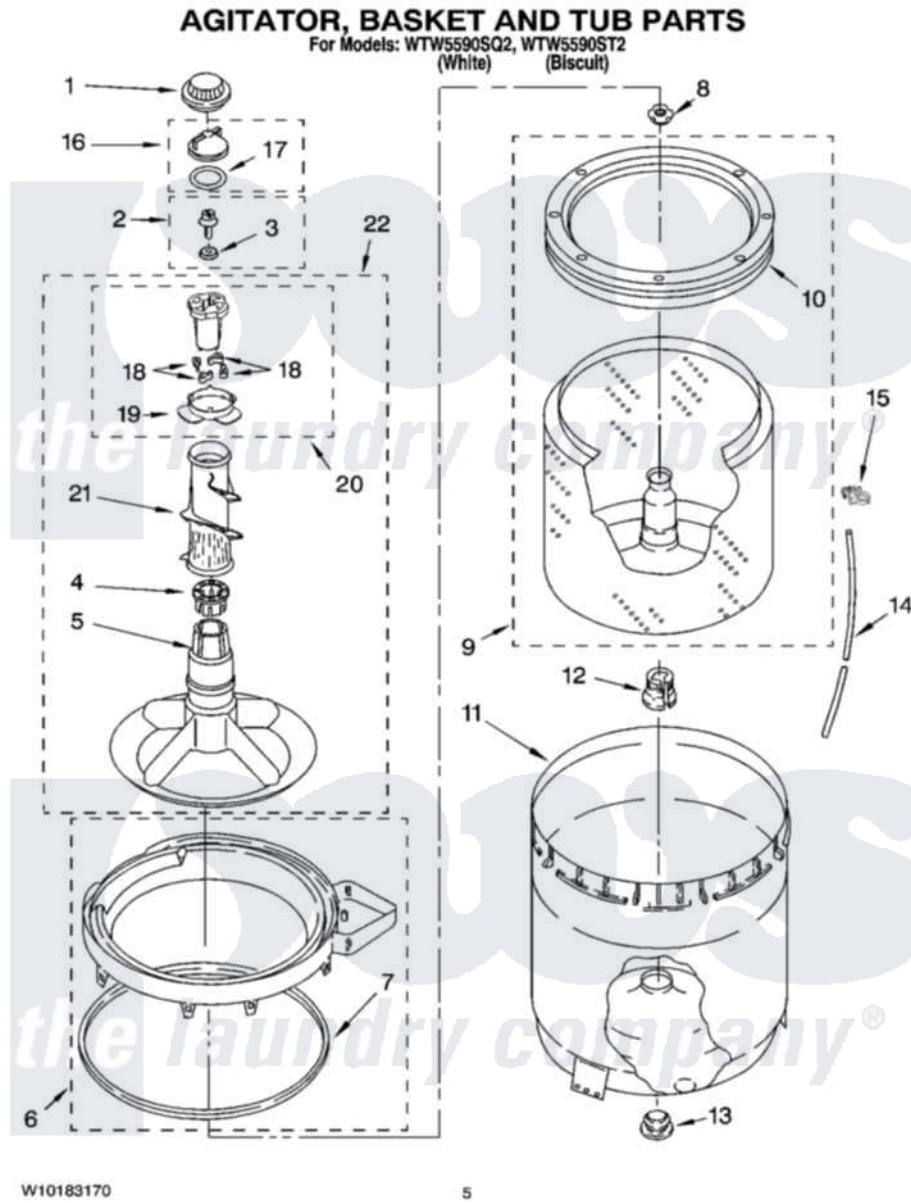

Whirlpool WTW5590SQ2 03 - AGITATOR, BASKET AND TUB PARTS

Whirlpool Residential Whirlpool WTW5590SQ2 Washer Parts Parts Diagram 03 - AGITATOR, BASKET AND TUB PARTS

Click on the part number to view part

Item	Original Part Number	Replaced By	Status	Part Description
1	3355758			Cap, Agitator
2	358237			Screw And Washer
3	3949550			Washer
4	3350389	285587		Washer
5	3347288			Agitator
6	8528150	W10445870		Ring-Tub
7	3976308			Gasket, Tub Ring
8	21366			Nut, Spanner
9	8526017	W10389329		Clothes Container, Assembly
10	8519788	387240		Ring, Balance
11	63849			Strain Relief, Power Cord
12	389140			Tub Block, Basket Drive
13	383727			Gasket, Centerpod
14	3347780	353244		Hose, Pressure Switch
15	2219077			Clip, Pressure Switch Hose
16	3354733	W10074580		Cap, Barrier

17	W10072840		Fabric Softener
18	3366877	80040	Dog-Agitator
19	3363661		Bearing, Driven Cam
20	3363663	285811	Cam-Agitator
21	3348752		Mover, Clothes
22	3348117	285565	Agitator