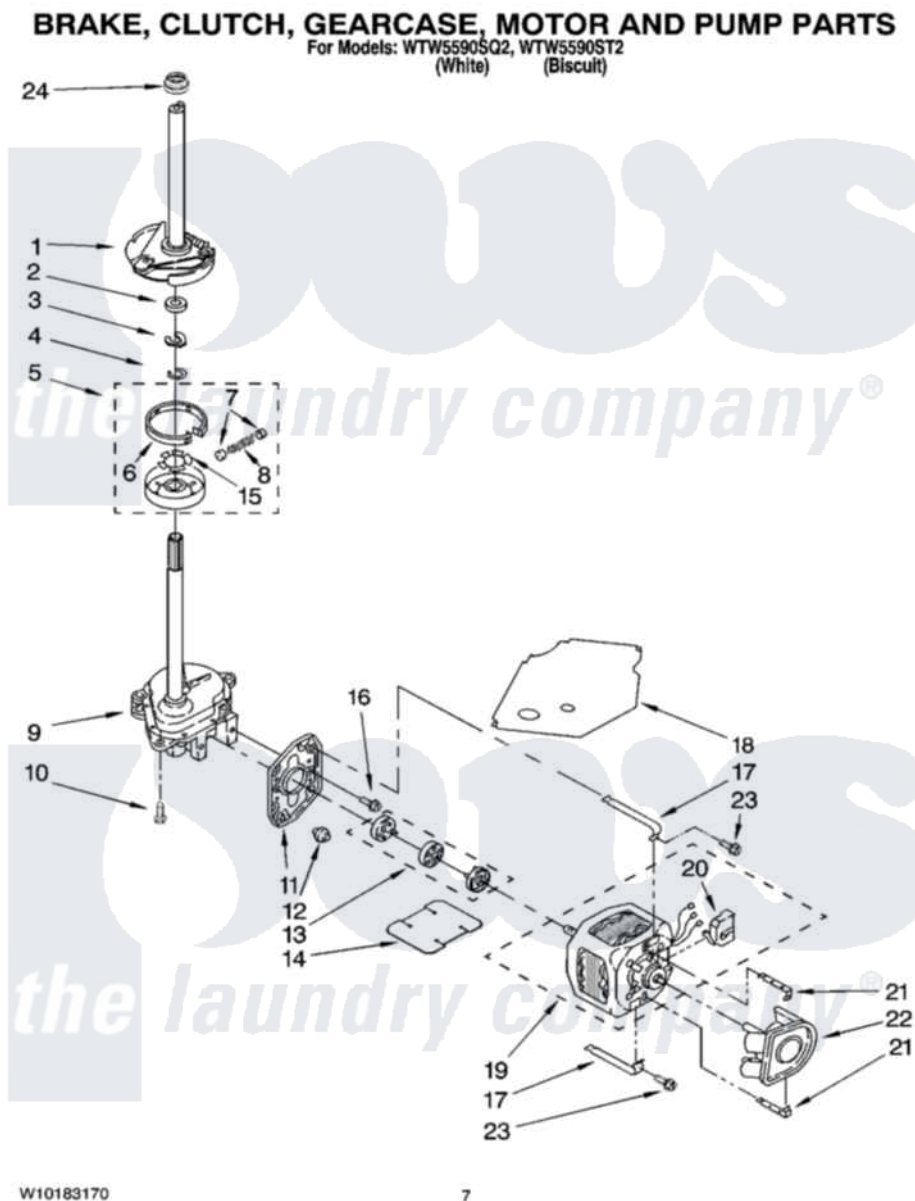

Whirlpool WTW5590SQ2 04 - BRAKE, CLUTCH, GEARCASE, MOTOR AND PUMP PARTS

Whirlpool [Residential Whirlpool WTW5590SQ2 Washer Parts](#) Parts Diagram 04 - BRAKE, CLUTCH, GEARCASE, MOTOR AND PUMP PARTS
Click on the part number to view part

Item	Original Part Number	Replaced By	Status	Part Description
1	388952	285792		Basketdrive
2	63292			Washer, Spin Tube Thrust
3	62697	W10080230		Ring, Spin Tube Support
4	63283	285353		Ring
5	3951311	285785		Clutch
6	3951308	285790		Lining
7	62646			Cap, Clutch Spring
8	3946792			Spring And Damper Assembly
9	3360630	3360629		Gearcase
10	3357334	3400516		Screw Anti-Rattle
11	62611			Plate, Motor Mount To Gearcase
12	62691			Grommet, Motor
13	3364003	285753A		Coupling
14	3946532			Shield, Motor

15	3355454		Clip, Main Drive
16	3400516		Screw Anti-Rattle
17	W10086010		Retainer, Motor
18	3362089		Shield, Tub To Motor
19	8528158	661600	Motor, Main Drive
20	3952056		Switch, Main Drive Motor
21	8546127		Retainer, Pump
22	3363394		Pump
23	3387485	273556	Screw, 10-16 X 5/8
24	8577374		Seal, Centerpost