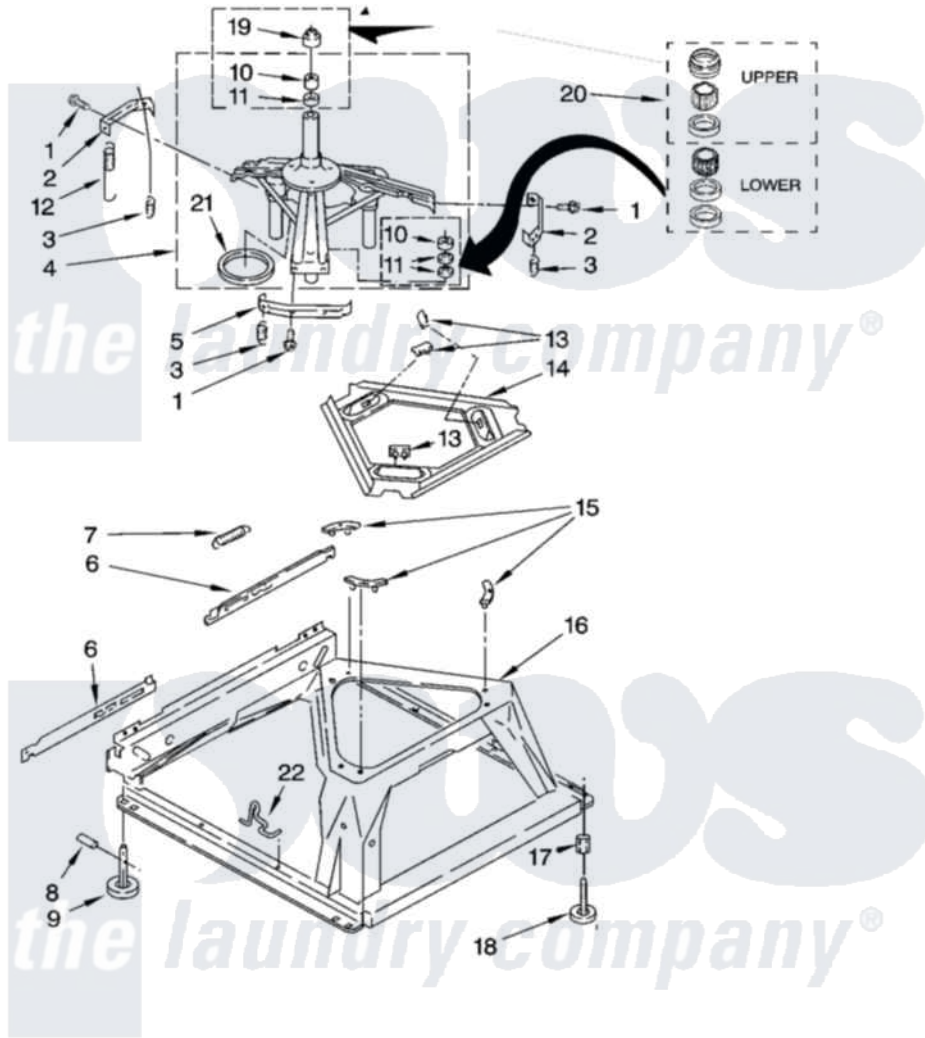

Whirlpool WTW5590SQ2 05 - MACHINE BASE PARTS

MACHINE BASE PARTS

For Models: WTW5590SQ2, WTW5590ST2
(White) (Biscuit)

8

W10183170

Whirlpool [Residential Whirlpool WTW5590SQ2 Washer Parts](#) Parts Diagram 05 - MACHINE BASE PARTS
Click on the part number to view part

Item	Original Part Number	Replaced By	Status	Part Description
1	3400076			Screw, Bracket Mounting
2	64067			Bracket, Spring Outer
3	63907			Spring, Suspension
4	8575214	280184		Support
5	64065			Bracket, Spring Outer
6	63466			Link, Leveling Mechanism
7	62597	8316845		Spring
8	62837			Pin, Knurled
9	62596	285244		Feet-Leveling
10	8546455			Bearing, Centerpost
11	357409	359449		Seal, Agitator Shaft
12	8534035	285901		Spring
13	62568	285219		Pad
14	3946509			Plate, Suspension
15	3363660	285744		Pad
16	3946512	285771		Base

17	3359452	Nut, Lock
18	W10001130	Foot, Leveling
19	8577376	Seal, Centerpost
20	285203	Centerpost Bearing Kit
21	63134	Ring, Sound Deadening
22	W10145155	Retainer, Suspension Spring