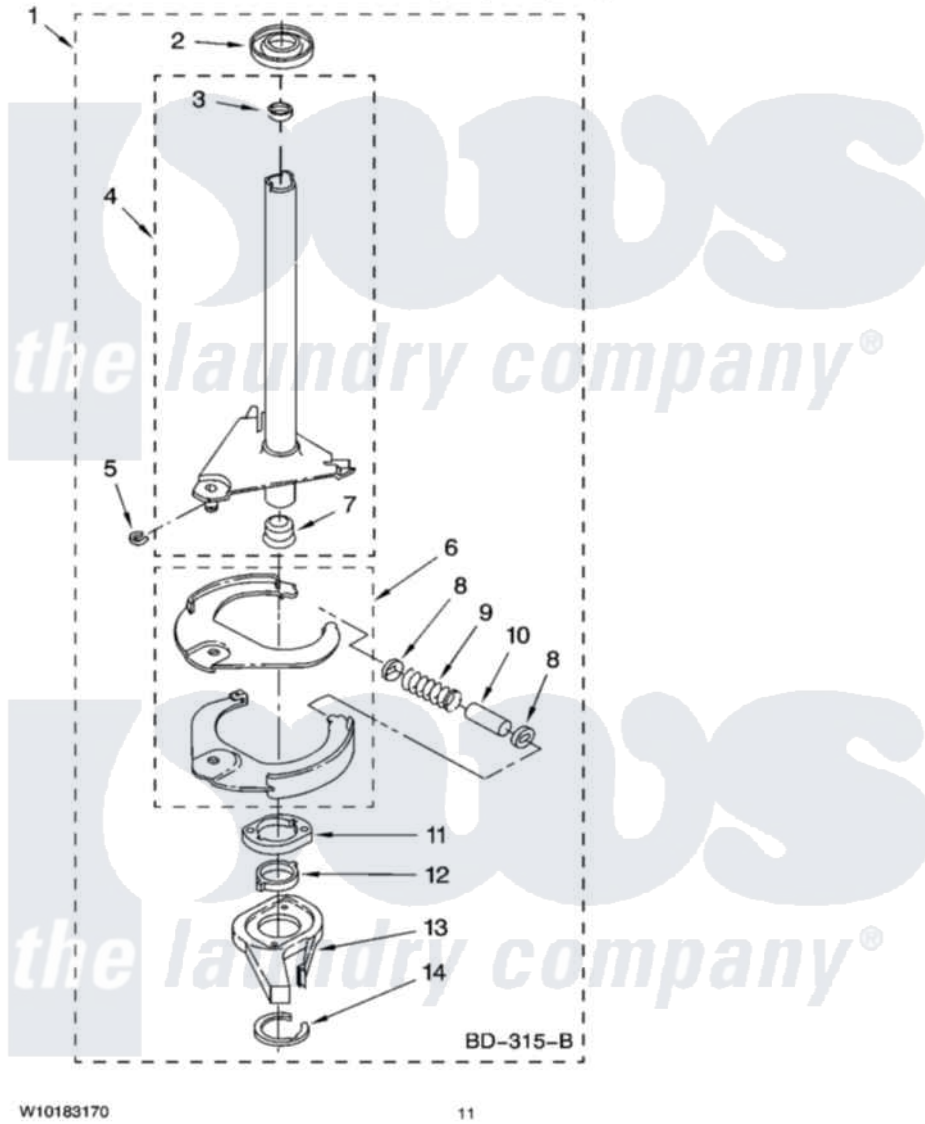

# Whirlpool WTW5590SQ2 07 - BRAKE AND DRIVE TUBE PARTS

## BRAKE AND DRIVE TUBE PARTS

For Models: WTW5590SQ2, WTW5590ST2  
(White) (Biscuit)

W10183170

11

Whirlpool Residential Whirlpool WTW5590SQ2 Washer Parts Parts Diagram 07 - BRAKE AND DRIVE TUBE PARTS  
Click on the part number to view part

Item	Original Part Number	Replaced By	Status	Part Description
1	388952	<a href="#">285792</a>		Basketdrive
2	<a href="#">62658</a>			Ring, Thrust
3	<a href="#">356427</a>			Seal, Spin Pinion
4	64027	<a href="#">64208</a>		Tube-Spin
5	64035	<a href="#">W10083190</a>		Ring, Retaining
6	64232	<a href="#">285438</a>		Shoe-Brake
7	62703	<a href="#">8546462</a>		"T" Bearing, Spin Tube
8	3353956	<a href="#">285658</a>		Sleeve
9	387806		Not Available	Spring, Brake
10	3355360	<a href="#">285658</a>		Sleeve
11	661516	<a href="#">8546461</a>		Cam, Brake Release
12	<a href="#">63022</a>			Sleeve, Cam
13	64194	<a href="#">285790</a>		Lining
14	90368	<a href="#">W10083200</a>		Ring, Retaining
	BLANK		Not Available	Following Parts Not Illustrated
"	<a href="#">285208</a>			Lubricant