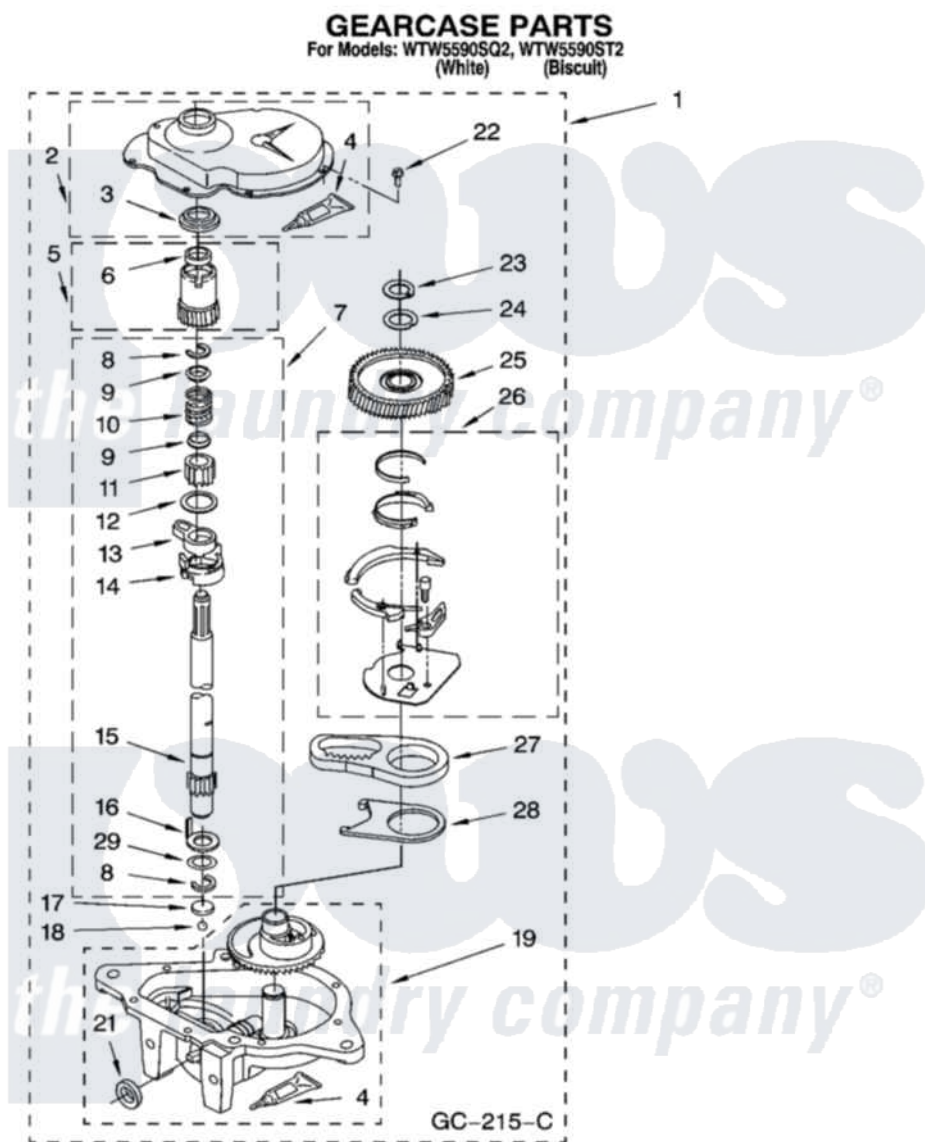

**Whirlpool WTW5590SQ2 08 - GEARCASE PARTS, OPTIONAL PARTS
(NOT INCLUDED)**

12

W10183170

Whirlpool [Residential Whirlpool WTW5590SQ2 Washer Parts](#) Parts Diagram 08 - GEARCASE PARTS, OPTIONAL PARTS (NOT INCLUDED)

[Click on the part number to view part](#)

Item	Original Part Number	Replaced By	Status	Part Description
1	3360630	3360629		Gearcase
2	285202			Cover, Gearcase
3	3349985			Seal, Gearcase Cover
4	285195			Sealer Sealer, Gasket
5	63320	285362		Gear and Pinion
6	356427			Seal, Spin Pinion
7	389387			Shaft, Agitator
8	90369		Not Available	Ring, Retaining (2)
9	62677			Retainer, Spring
10	62676			Spring, Agitator
11	63273	285509		Shaft, Agitator
12	62619			Washer, Agitator Gear
13	62580	285206		Cam-Agitator
14	62581	285206		Cam-Agitator
15	285509			Shaft, Agitator

16	62618		Washer, Cam Thrust
17	16018	285205	Bearing
18	85529	285205	Bearing
19	389230	285515	Gearcase
21	285352		Seal Kit, Thrust Plug
22	3351614		Screw, Gearcase Cover Mounting
23	3362552	285765	Ring-Retrn
24	285735	285766	Washer Kit, Thrust
25	62570	285362	Gear and Pinon
26	388253	999516	Shelf-Glas
27	3349296	8546456	Rack, Connecting
28	62621		Actuator, Shift
29	388815		Washer, Intermediate 1 3976263 Miscellaneous Parts Bag 2 3976300 Washer, Inlet Hose 3 3366913 Clamp, Hose
	72017		Paint, Touch-Up
"	4392899		Paint, Touch-Up
"	350938		Paint, Pressurized Spray B
"	350930		Paint, Pressurized Spray B
"	4392901		Paint, Pressurized Spray
"	799344		Paint, Touch-Up)
"	4392900		Paint, Bulk)
"	BLANK	Not Available	OIL
"	350572		Oil
"	BLANK	Not Available	LUBRICANT
"	285208		Lubricant
"	BLANK	Not Available	SEALER
"	285195		Sealer Sealer, Gasket
"	BLANK	Not Available	ACCESSORY PARTS
"	367031		Water System Parts
"	280129	280129A	Break-Sphn
"	280130	280130A	Adapter
"	280131	40922	Hose