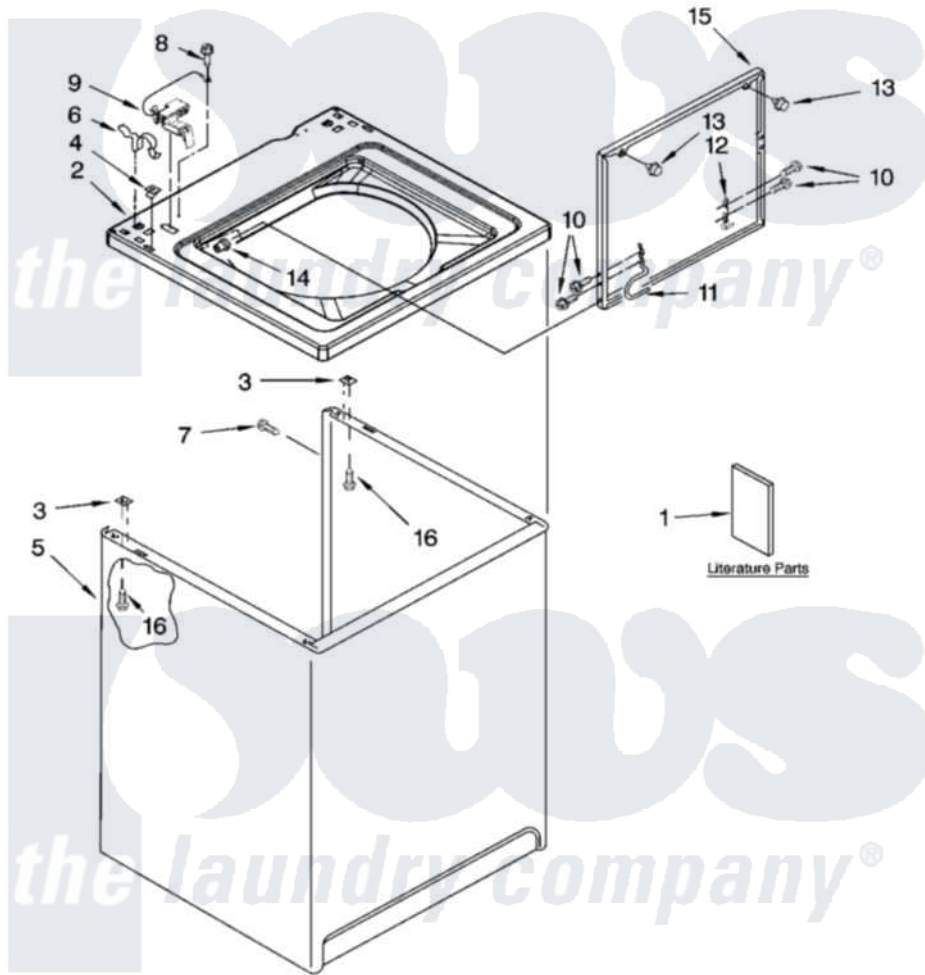

Whirlpool WTW5590ST0 01 - TOP AND CABINET PARTS

TOP AND CABINET PARTS

For Models: WTW5590SQ0, WTW5590ST0
(White) (Biscuit)

AUTOMATIC
WASHER

7-06 Litho in U.S.A. (drd)

1

Part No. 8181447

[Whirlpool Residential Whirlpool WTW5590ST0 Washer Parts](#) Parts Diagram 01 - TOP AND CABINET PARTS

[Click on the part number to view part](#)

Item	Original Part Number	Replaced By	Status	Part Description
1	W10044800			Installation Instructions
"	3957874		Not Available	Feature Sheet
"	3955884			Use And Care Guide
"	W10023791		Not Available	Energy Guide
"	8578912		Not Available	Wiring Diagram
"	BLANK		Not Available	Following May Be Purchased DO-IT-YOURSELF REPAIR MANUALS
"	4313896			Do-It-Yourself Repair Manuals
2	8318068			Top
"	8318070			Top
3	62750			Spacer, Cabinet To Top (4)
4	357213			Nut, Push-In
5	63424			Cabinet
"	3954357			Cabinet
6	62780			Clip, Top And Cabinet And Rear Panel

7	3357011	308685	Side Trim)
8	3351614		Screw, Gearcase Cover Mounting
9	8318084		Switch, Lid
10	3351355	W10119828	Screw, Lid Hinge Mounting
11	8318088		Hinge, Lid
12	91770		Hinge, Lid
13	9724509		Bumper, Lid
14	21258		Bearing, Lid Hinge
15	8580061	W10193857	Lid
"	8580062	3957619	Lid
16	3390631		Screw, 10-16 X 3/8