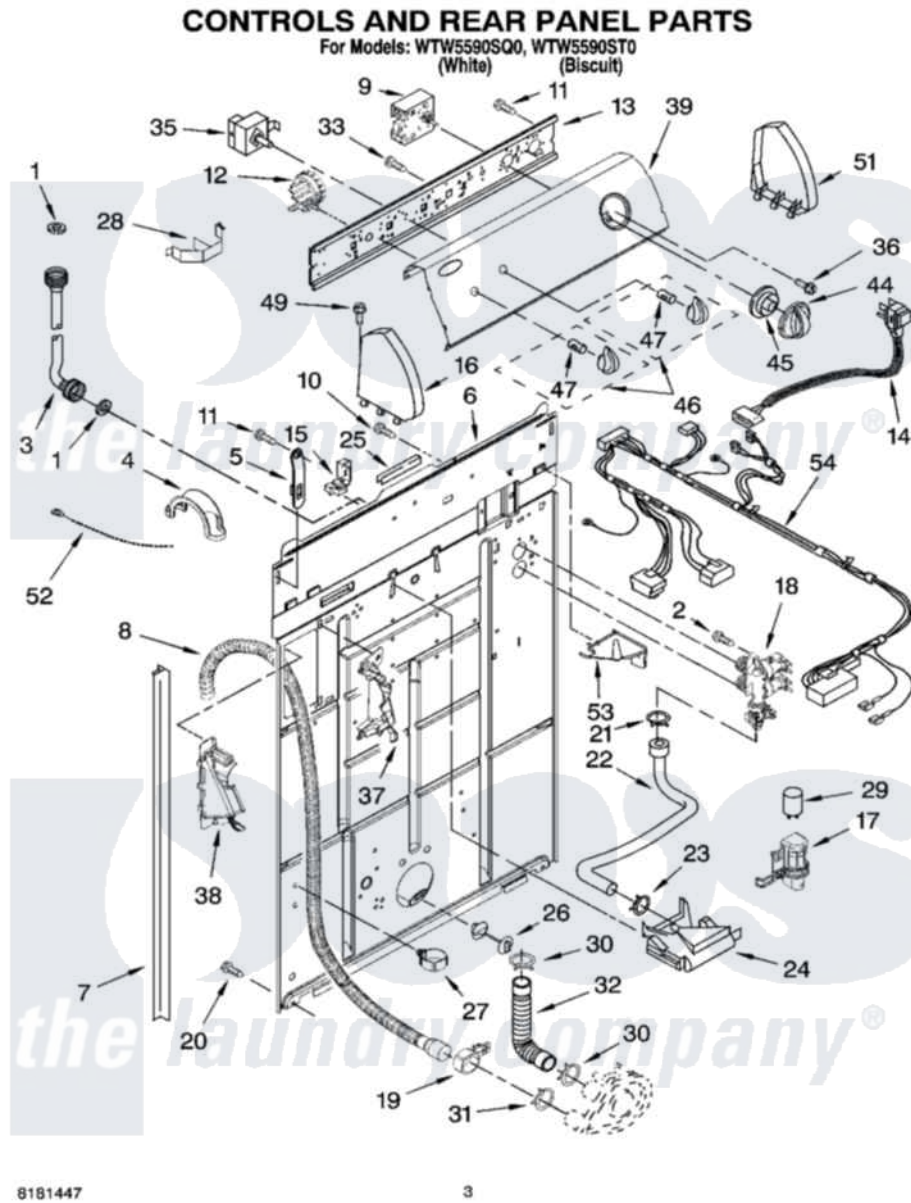

Whirlpool WTW5590ST0 02 - CONTROLS AND REAR PANEL PARTS

Whirlpool [Residential Whirlpool WTW5590ST0 Washer Parts](#) Parts Diagram 02 - CONTROLS AND REAR PANEL PARTS

[Click on the part number to view part](#)

Item	Original Part Number	Replaced By	Status	Part Description
1	3976300	16123		Washer Inlet-Hose Miscellaneous Parts Must be Ordered Separately.
2	9740848			Screw, Mixing Valve Mounting
3	8571377	89503		Hose-Inlet
"	8571378	89503		Hose-Inlet
4	8577378			U-Bend, Drain Hose
5	8568314			Strap, Console
6	8318015			Panel, Rear
7	62747			Pad, Rear Panel
8	8559373	W10096921		Drain Hose Assembly
9	8572976			Timer, Control
10	3351614			Screw, Gearcase Cover Mounting
11	90767			Screw, 8A X 3/8 HeX Washer Head Tapping
12	8577844	W10339251		Switch-WL

13	8544893		Bracket, Control
14	3956162	285800	Cord-Power
15	3952821	285777	Relief-Str
16	8271365	279962	Endcap
"	8271368	279965	Endcap
17	8318046		Clip, Capacitor
18	8578343		Valve, Water Inlet W/Bi-Metal
19	8541668		Clamp, Hose
20	62863	3390631	Screw, 10-16 X 3/8
21	301958	596669	Clamp, Manifold
22	8317974	8317926	Hose, Vacuum Break
23	370450	596669	Clamp, Manifold
24	387606	3360977	Break-Vac
25	303294	3367669	Protector, Edge
26	8519200		Support, Rear Panel
27	8541667		Clamp, Hose
28	8055003		Clip, Harness And Pressure Switch
29	8572717		Capacitor, Motor Start
30	3363366	616099	Clamp
31	8317496	285655	Clamp, Hose
32	3951449	285871	Hose
33	3400073		Screw, Ground
35	8578338		Switch, Water Temperature
36	3400818		Screw, Timer Mounting
37	8541669		Bucket, Drain Hose
38	8541658		Bucket, Drain Hose
39	8578803		Panel, Console
"	8578804		Panel, Console
44	8566022		Knob, Timer
"	8566025		Knob, Timer
45	8566018		Dial,
46	8565944		Knob, Control
"	8565947		Knob, Control
47	8536939		Clip, Knob
49	388326		Screw, 8-18 X 1.25
51	8271359	279962	Endcap
"	8271362	279965	Endcap
52	3347868	W10339879	Tie, Cable
53	8539874		Shield, Suds
54	3958093		Harness, Wiring