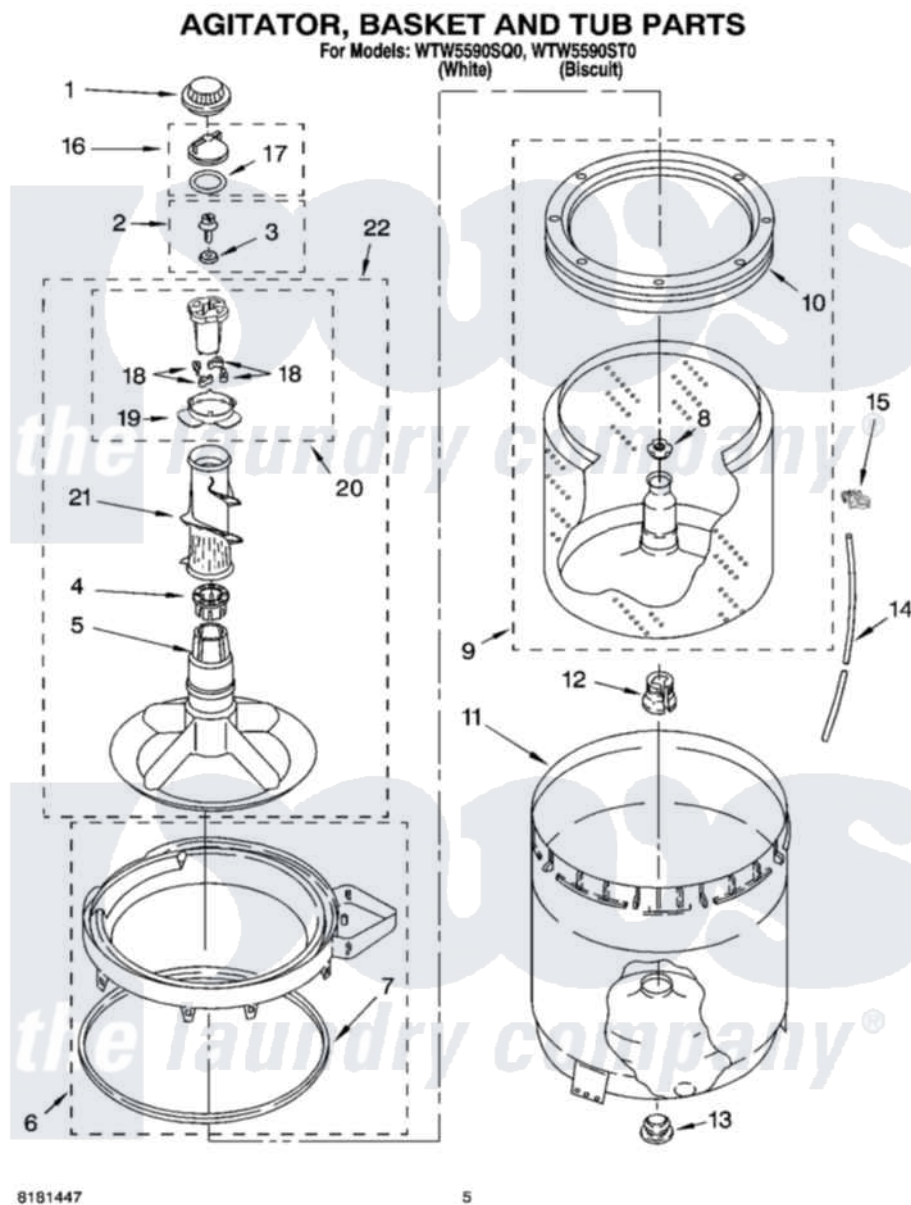

Whirlpool WTW5590ST0 03 - AGITATOR, BASKET AND TUB PARTS

Whirlpool Residential Whirlpool WTW5590ST0 Washer Parts Parts Diagram 03 - AGITATOR, BASKET AND TUB PARTS

[Click on the part number to view part](#)

Item	Original Part Number	Replaced By	Status	Part Description
1	3355758			Cap, Agitator
2	358237			Screw And Washer
3	3949550			Washer
4	3350389	285587		Washer
5	3347288			Agitator
6	8528150	W10445870		Ring-Tub
7	3976308			Gasket, Tub Ring
8	21366			Nut, Spanner
9	8526017	W10389329		Clothes Container, Assembly
10	8519788	387240		Ring, Balance
11	63849			Strain Relief, Power Cord
12	389140			Tub Block, Basket Drive
13	383727			Gasket, Centerpod
14	3347780	353244		Hose, Pressure Switch
15	2219077			Clip, Pressure Switch Hose
16	3354733	W10074580		Cap, Barrier