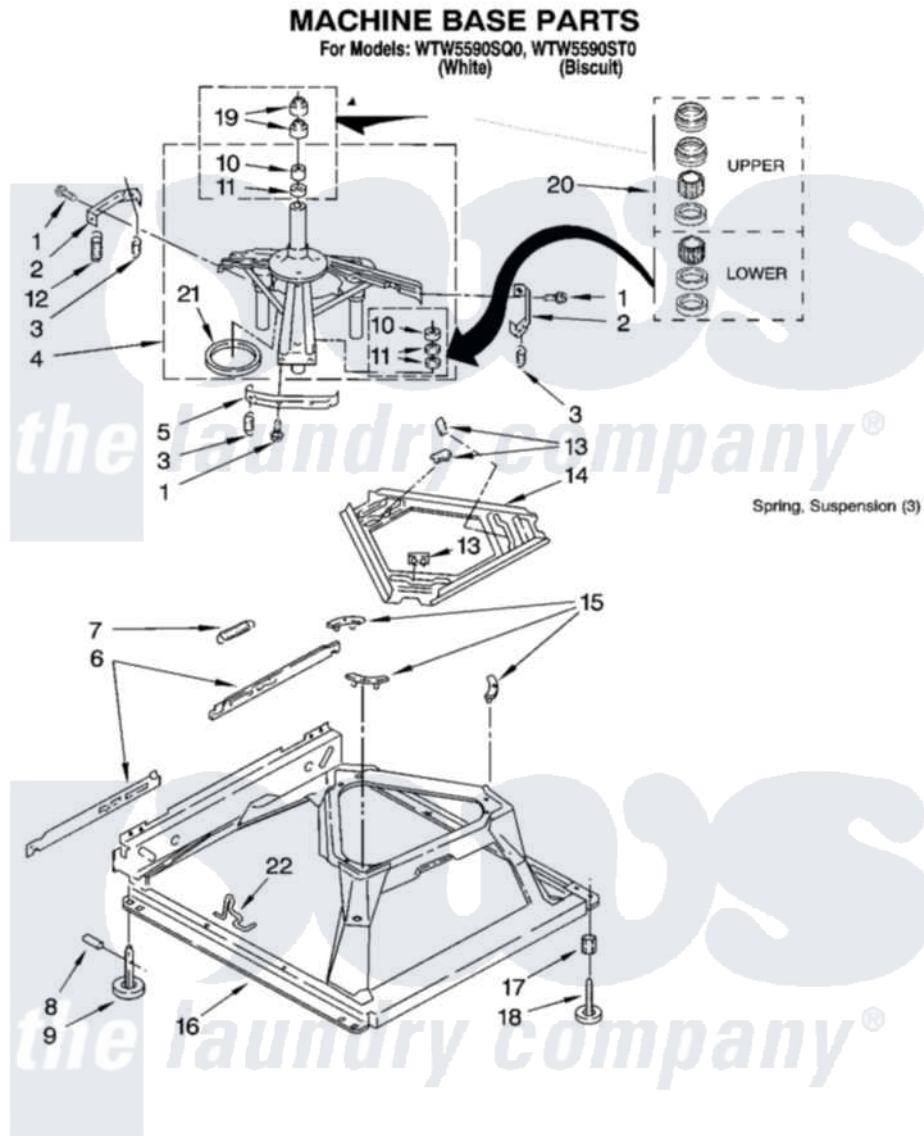

Whirlpool WTW5590ST0 05 - MACHINE BASE PARTS

8

8181447

Whirlpool [Residential Whirlpool WTW5590ST0 Washer Parts](#) Parts Diagram 05 - MACHINE BASE PARTS
Click on the part number to view part

Item	Original Part Number	Replaced By	Status	Part Description
1	3400076			Screw, Bracket Mounting
2	64067			Bracket, Spring Outer
3	63907			Spring, Suspension
4	8575214	280184		Support
5	64065			Bracket, Spring Outer
6	63466			Link, Leveling Mechanism
7	62597	8316845		Spring
8	62837			Pin, Knurled
9	62596	285244		Feet-Leveling
10	8546455			Bearing, Centerpost
11	357409	359449		Seal, Agitator Shaft
12	8534035	285901		Spring
13	62568	285219		Pad
14	3946509			Plate, Suspension
15	3363660	285744		Pad
16	3946512	285771		Base

17	3359452	Nut, Lock
18	W10001130	Foot, Leveling
19	8577376	Seal, Centerpost
20	285203	Centerpost Bearing Kit
21	63134	Ring, Sound Deadening
22	63806	W10145155 Retainer, Suspension Spring