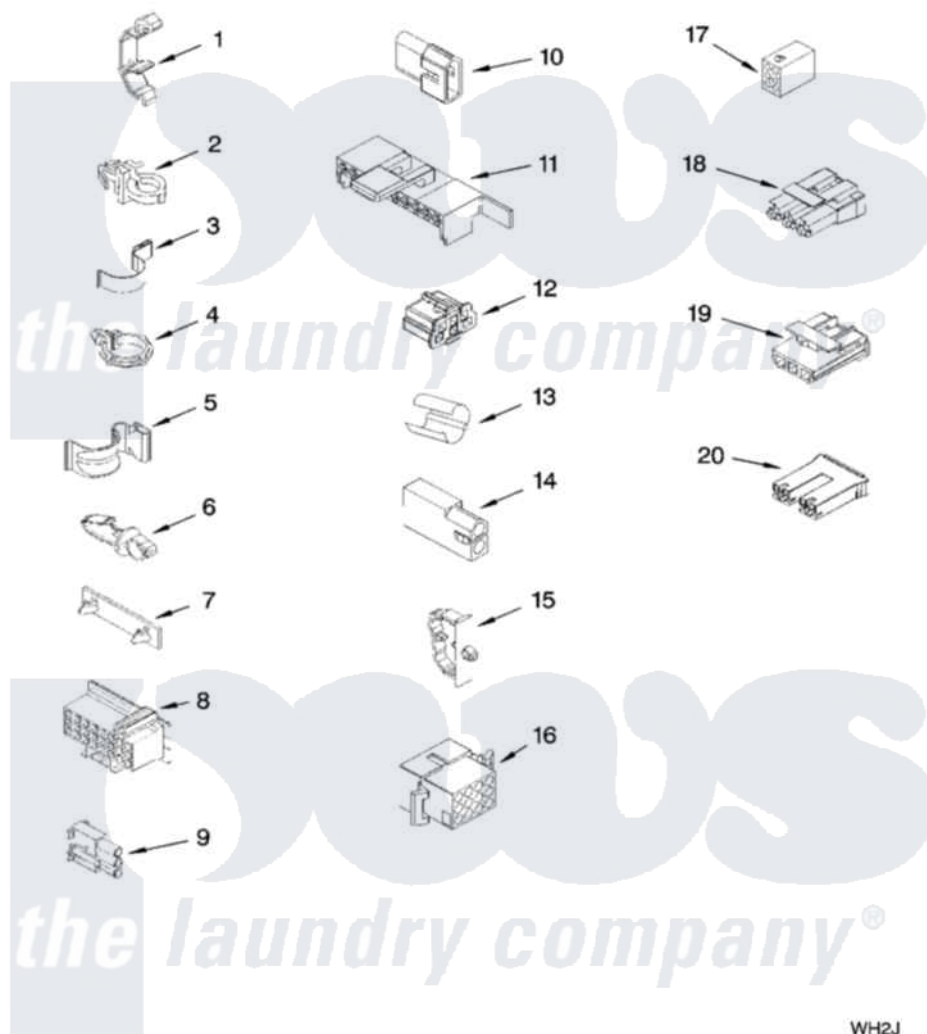

Whirlpool WTW5590ST0 06 - WIRING HARNESS PARTS

WIRING HARNESS PARTS

For Models: WTW5590SQ0, WTW5590ST0
(White) (Biscuit)

8181447

9

WH2J

Whirlpool [Residential Whirlpool WTW5590ST0 Washer Parts](#) Parts Diagram 06 - WIRING HARNESS PARTS
Click on the part number to view part

Item	Original Part Number	Replaced By	Status	Part Description
1	3349557			Retainer, Harness
2	388498		Not Available	Clip, Harness
3	3347812	8528351		Clip
4	3352501	8559320		Restraint, Hose
5	90016			Clip, Pressure Switch Hose
6	3390496	8281256		Clip, Harness
7	389379			Retainer, Side To Feature Panel
8	3948614			Disconnect Block
"	352089			Timer, Block Disconnect
9	62889			Receptacle, Terminal
10	353424			Plug, Terminal
11	62505			Block, Disconnect
12	3347243			Block, Disconnect
13	63523			Harness, Protector
14	717252			Receptacle, Terminal
15	3352944			Clip, Harness

16	3390423		Not Available	Block, Disconnect (12-Way) (Timer) (Use Term. 94613)
17	3347730		Not Available	Receptacle, (6-Way) (Use Term. 94613)
18	3948617	2172937		Connector
19	3360056			Connector
20	3354925			Block, Connector
"	3354926			Block, Connector