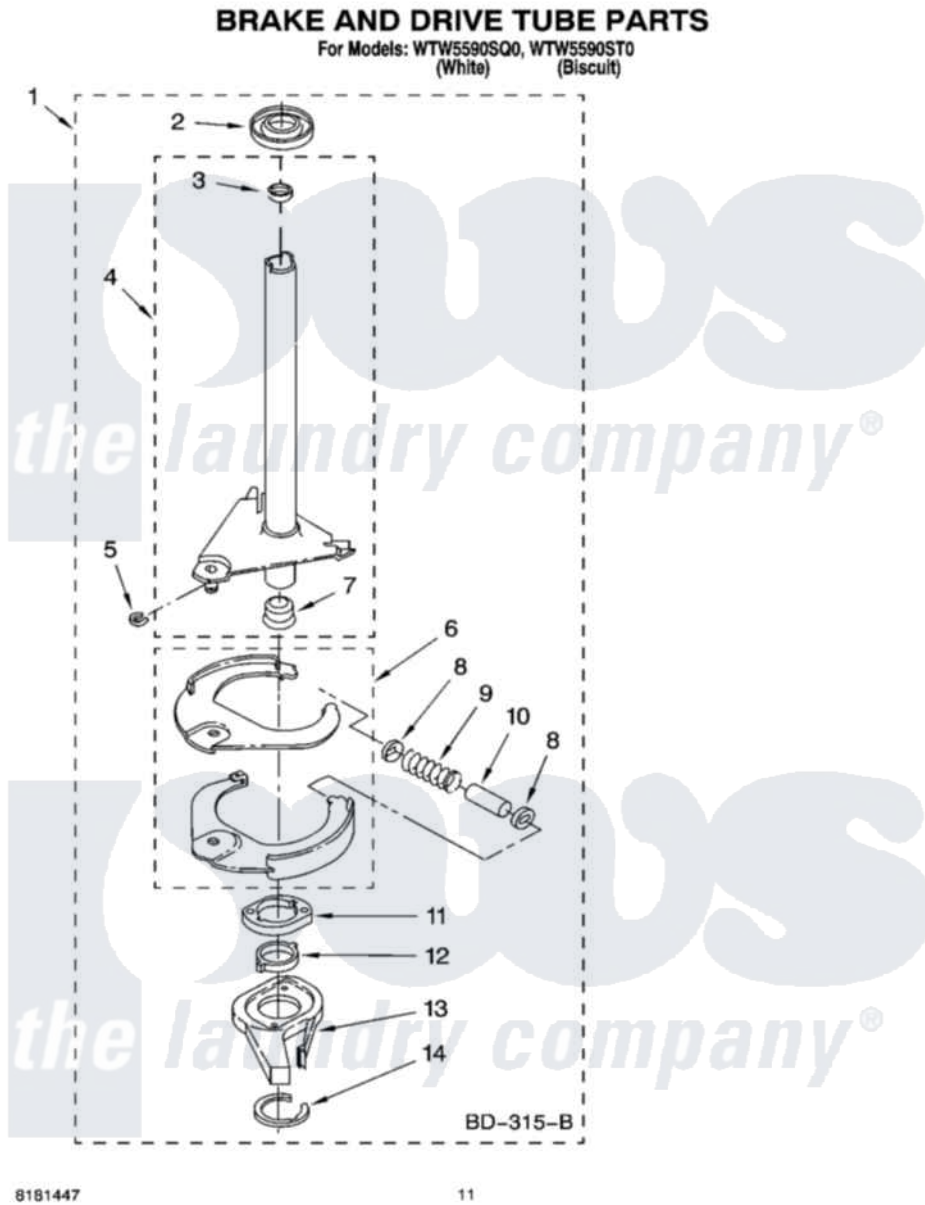

# Whirlpool WTW5590ST0 07 - BRAKE AND DRIVE TUBE PARTS

Whirlpool Residential Whirlpool WTW5590ST0 Washer Parts Parts Diagram 07 - BRAKE AND DRIVE TUBE PARTS  
Click on the part number to view part

Item	Original Part Number	Replaced By	Status	Part Description
1	388952	<a href="#">285792</a>		Basketdrive
2	<a href="#">62658</a>			Ring, Thrust
3	<a href="#">356427</a>			Seal, Spin Pinion
4	64027	<a href="#">64208</a>		Tube-Spin
5	64035	<a href="#">W10083190</a>		Ring, Retaining
6	64232	<a href="#">285438</a>		Shoe-Brake
7	62703	<a href="#">8546462</a>		"T" Bearing, Spin Tube
8	3353956	<a href="#">285658</a>		Sleeve
9	387806		Not Available	Spring, Brake
10	3355360	<a href="#">285658</a>		Sleeve
11	661516	<a href="#">8546461</a>		Cam, Brake Release
12	<a href="#">63022</a>			Sleeve, Cam
13	64194	<a href="#">285790</a>		Lining
14	90368	<a href="#">W10083200</a>		Ring, Retaining
"	BLANK		Not Available	Following Parts Not Illustrated
"	<a href="#">285208</a>			Lubricant