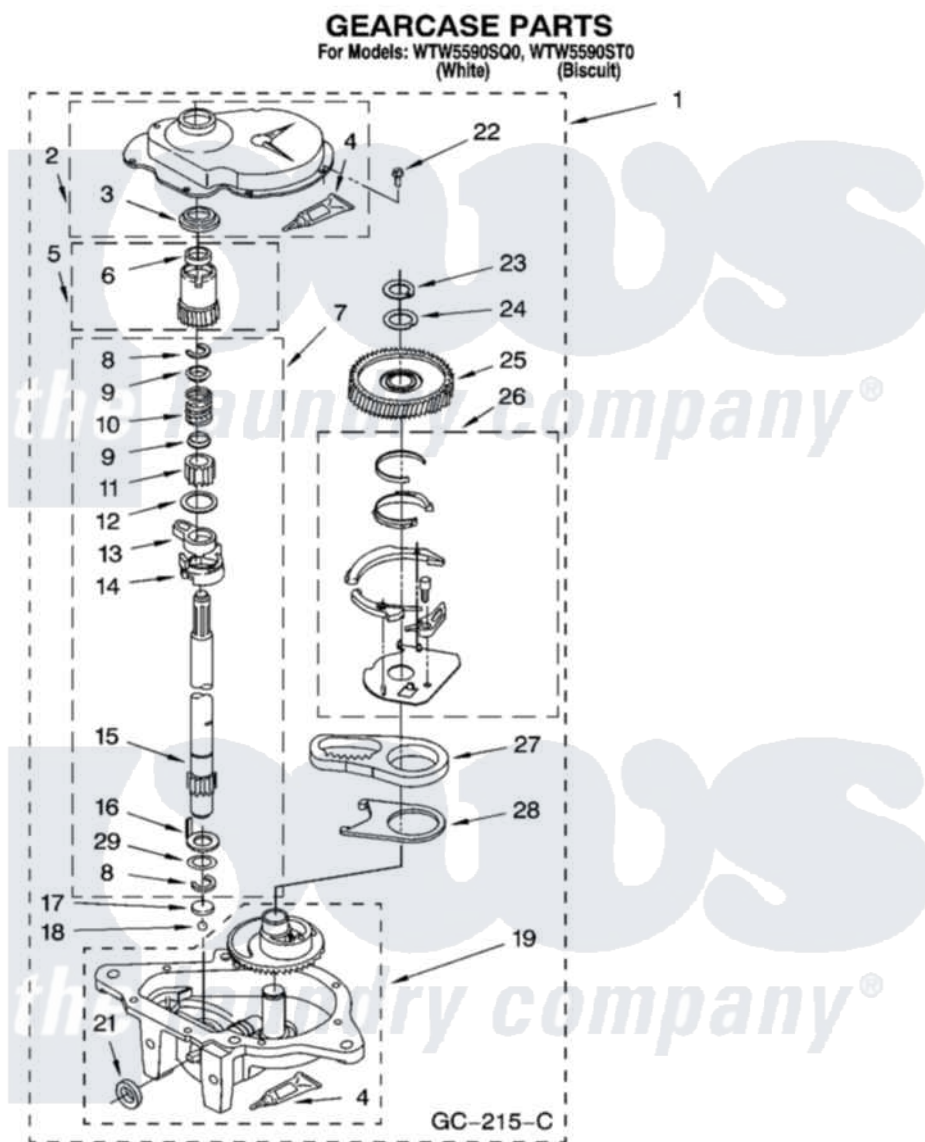

**Whirlpool WTW5590ST0 08 - GEARCASE PARTS, OPTIONAL PARTS
(NOT INCLUDED)**

12

8181447

Whirlpool Residential Whirlpool WTW5590ST0 Washer Parts Parts Diagram 08 - GEARCASE PARTS, OPTIONAL PARTS (NOT INCLUDED)

Click on the part number to view part

| Item | Original Part Number | Replaced By | Status | Part Description |
|------|-------------------------|-------------------------|---------------|-----------------------|
| 1 | 3360630 | 3360629 | | Gearcase |
| 2 | 285202 | | | Cover, Gearcase |
| 3 | 3349985 | | | Seal, Gearcase Cover |
| 4 | 285195 | | | Sealer Sealer, Gasket |
| 5 | 63320 | 285362 | | Gear and Pinion |
| 6 | 356427 | | | Seal, Spin Pinion |
| 7 | 389387 | | | Shaft, Agitator |
| 8 | 90369 | | Not Available | Ring, Retaining (2) |
| 9 | 62677 | | | Retainer, Spring |
| 10 | 62676 | | | Spring, Agitator |
| 11 | 63273 | 285509 | | Shaft, Agitator |
| 12 | 62619 | | | Washer, Agitator Gear |
| 13 | 62580 | 285206 | | Cam-Agitator |
| 14 | 62581 | 285206 | | Cam-Agitator |
| 15 | 285509 | | | Shaft, Agitator |