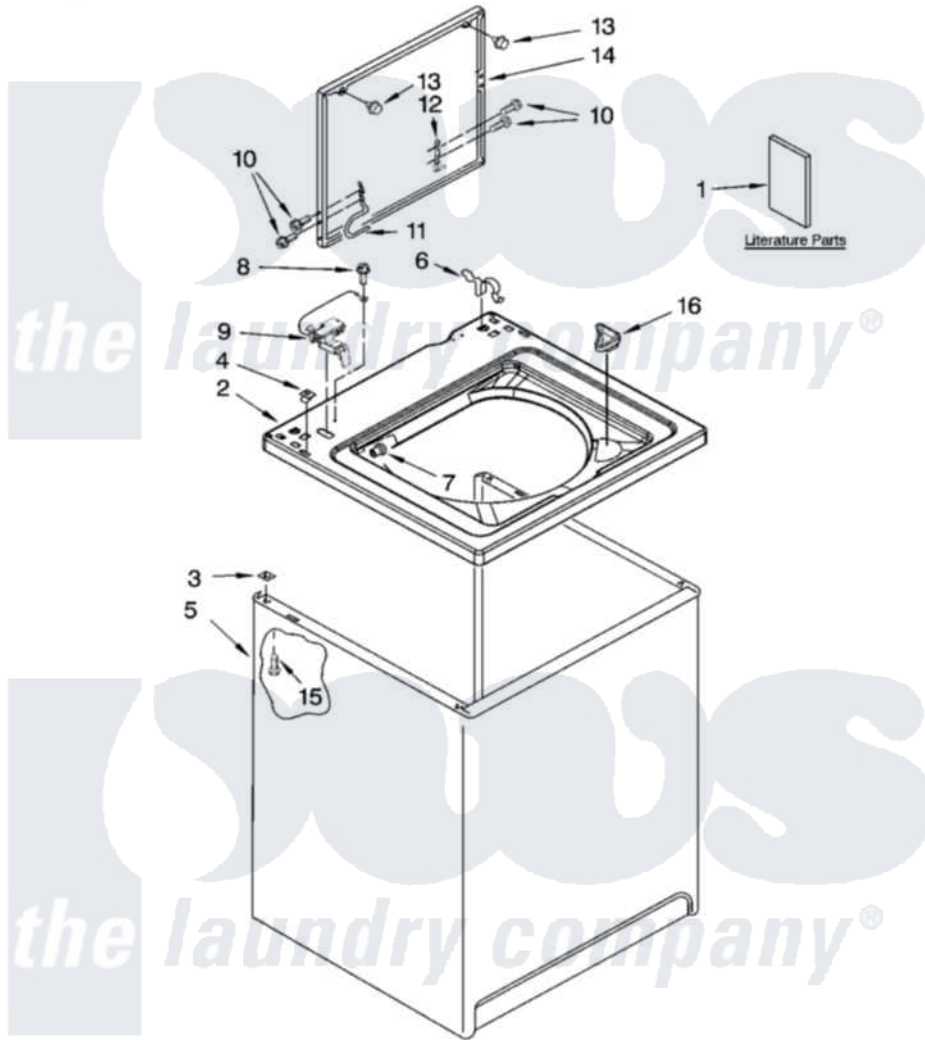

Whirlpool WTW5590VQ0 01 - TOP AND CABINET PARTS

TOP AND CABINET PARTS

For Model: WTW5590VQ0
(White)

AUTOMATIC
WASHER

9-08 Litho in U.S.A. (drd)(Bay)

1

Part No. W10218700 Rev. A

[Whirlpool Residential Whirlpool WTW5590VQ0 Washer Parts](#) Parts Diagram 01 - TOP AND CABINET PARTS

[Click on the part number to view part](#)

Item	Original Part Number	Replaced By	Status	Part Description
1	W10200331		Not Available	Installation Instructions (English/French)
"	W10200662		Not Available	Installation Instructions (Spanish)
"	W10200814		Not Available	Feature Sheet (English/French)
"	W10200815		Not Available	Feature Sheet (Spanish)
"	W10200828		Not Available	Use & Care Guide (English/French)
"	W10200829		Not Available	Use & Care Guide (Spanish)
"	W10062852		Not Available	Energy Guide
"	W10118358		Not Available	Wiring Diagram
"	BLANK		Not Available	Following May Be Purchased DO-IT-YOURSELF REPAIR MANUALS
"	4313896			Do-It-Yourself Repair Manuals
2	8318064			Top
3	62750			Spacer, Cabinet To Top (4)
4	357213			Nut, Push-In

5	63424		Cabinet
6	62780		Clip, Top And Cabinet And Rear Panel
7	21258		Bearing, Lid Hinge
8	3351614		Screw, Gearcase Cover Mounting
9	8318084		Switch, Lid
10	W10119872	W10119828	Screw, Lid Hinge Mounting
11	8318088		Hinge, Lid
12	91770		Hinge, Lid
13	9724509		Bumper, Lid
14	8541774	W10193857	Lid
15	3390631		Screw, 10-16 X 3/8
16	3362952		Dispenser, Bleach