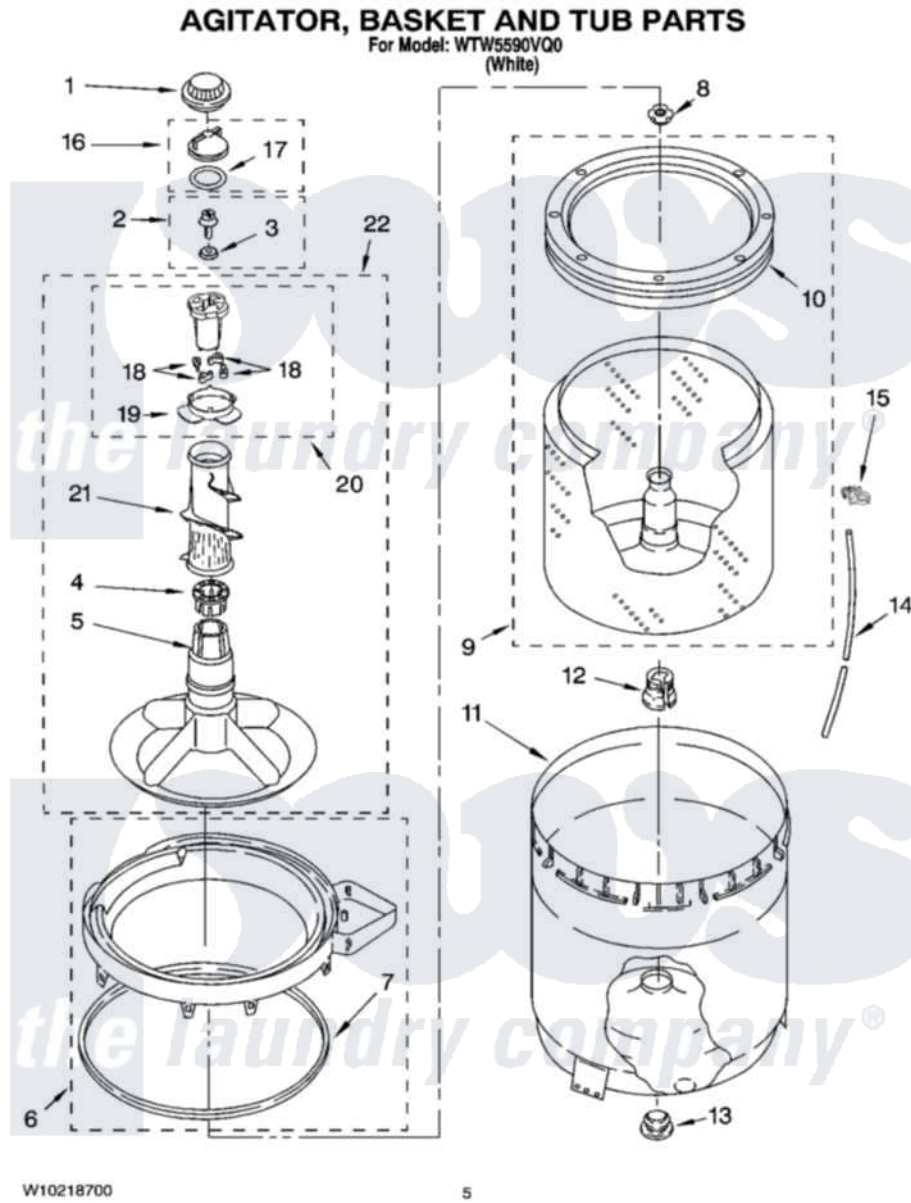

# Whirlpool WTW5590VQ0 03 - AGITATOR, BASKET AND TUB PARTS

Whirlpool [Residential Whirlpool WTW5590VQ0 Washer Parts](#) Parts Diagram 03 - AGITATOR, BASKET AND TUB PARTS

[Click on the part number to view part](#)

Item	Original Part Number	Replaced By	Status	Part Description
1	<a href="#">3355758</a>			Cap, Agitator
2	<a href="#">358237</a>			Screw And Washer
3	<a href="#">3949550</a>			Washer
4	3350389	<a href="#">285587</a>		Washer
5	<a href="#">3347288</a>			Agitator
6	8528150	<a href="#">W10445870</a>		Ring-Tub
7	<a href="#">3976308</a>			Gasket, Tub Ring
8	<a href="#">21366</a>			Nut, Spanner
9	8526016	<a href="#">W10389328</a>		Clothes Container, Assembly
10	<a href="#">387240</a>			Ring, Balance
11	<a href="#">63849</a>			Strain Relief, Power Cord
12	<a href="#">389140</a>			Tub Block, Basket Drive
13	<a href="#">383727</a>			Gasket, Centerpod
14	3347780	<a href="#">353244</a>		Hose, Pressure Switch
15	<a href="#">2219077</a>			Clip, Pressure Switch Hose
16	3354733	<a href="#">W10074580</a>		Cap, Barrier

17	<a href="#">W10072840</a>		Fabric Softener
18	3366877	<a href="#">80040</a>	Dog-Agitator
19	<a href="#">3363661</a>		Bearing, Driven Cam
20	3363663	<a href="#">285811</a>	Cam-Agitator
21	<a href="#">3348752</a>		Mover, Clothes
22	3348117	<a href="#">285565</a>	Agitator