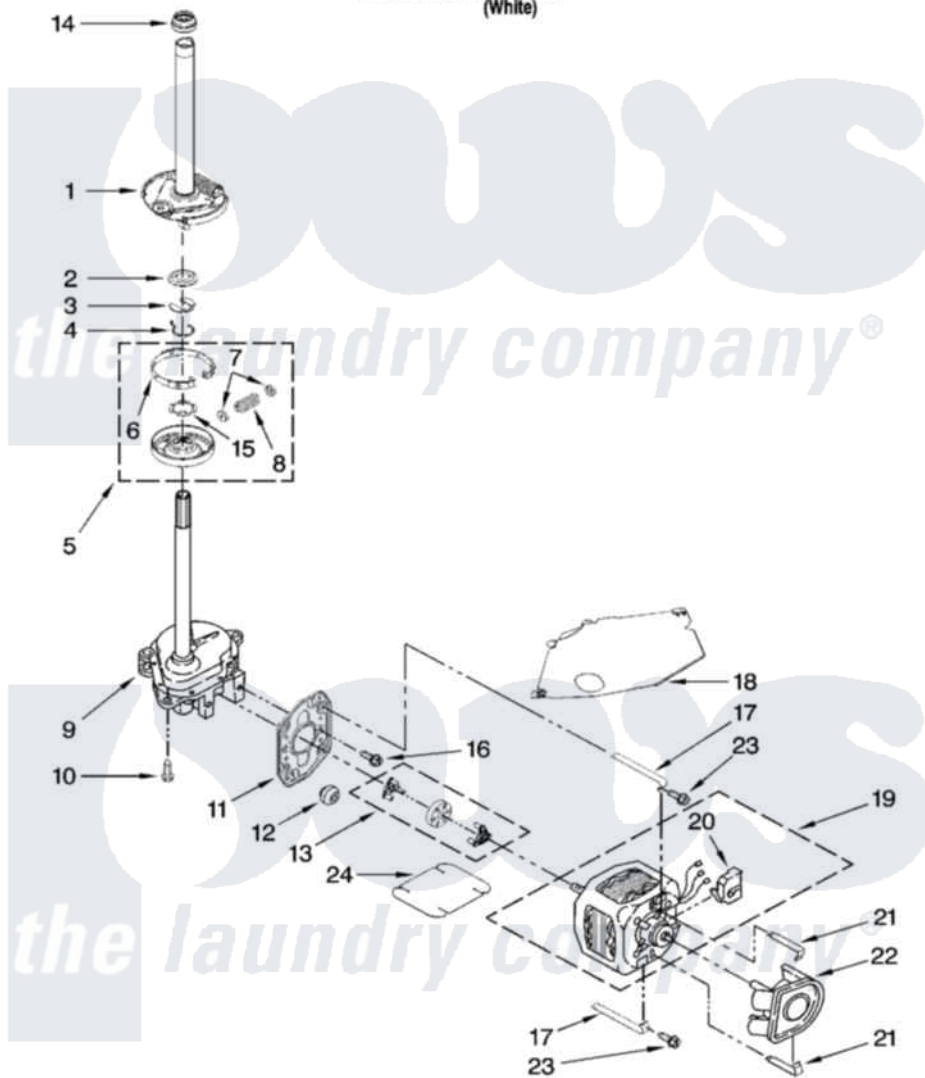

Whirlpool WTW5590VQ0 04 - BRAKE, CLUTCH, GEARCASE, MOTOR AND PUMP PARTS

BRAKE, CLUTCH, GEARCASE, MOTOR AND PUMP PARTS

For Model: WTW5590VQ0
(White)

W10218700

7

Whirlpool [Residential Whirlpool WTW5590VQ0 Washer Parts](#) Parts Diagram 04 - BRAKE, CLUTCH, GEARCASE, MOTOR AND PUMP PARTS
Click on the part number to view part

Item	Original Part Number	Replaced By	Status	Part Description
1	388952	285792		Basketdrive
2	63292			Washer, Spin Tube Thrust
3	62697	W10080230		Ring, Spin Tube Support
4	63283	285353		Ring
5	3951311	285785		Clutch
6	3951308	285790		Lining
7	62646			Cap, Clutch Spring
8	3946792			Spring And Damper Assembly
9	3360630	3360629		Gearcase
10	3357334	3400516		Screw Anti-Rattle
11	62611			Plate, Motor Mount To Gearcase
12	62691			Grommet, Motor
13	3364003	285753A		Coupling
14	8577374			Seal, Centerpost

15	3355454		Clip, Main Drive
16	3400516		Screw Anti-Rattle
17	W10086010		Retainer, Motor
18	3362089		Shield, Tub To Motor
19	8528158	661600	Motor, Main Drive
20	3952056		Switch, Main Drive Motor
21	8546127		Retainer, Pump
22	3363394		Pump
23	3387485	273556	Screw, 10-16 X 5/8
24	3946532		Shield, Motor