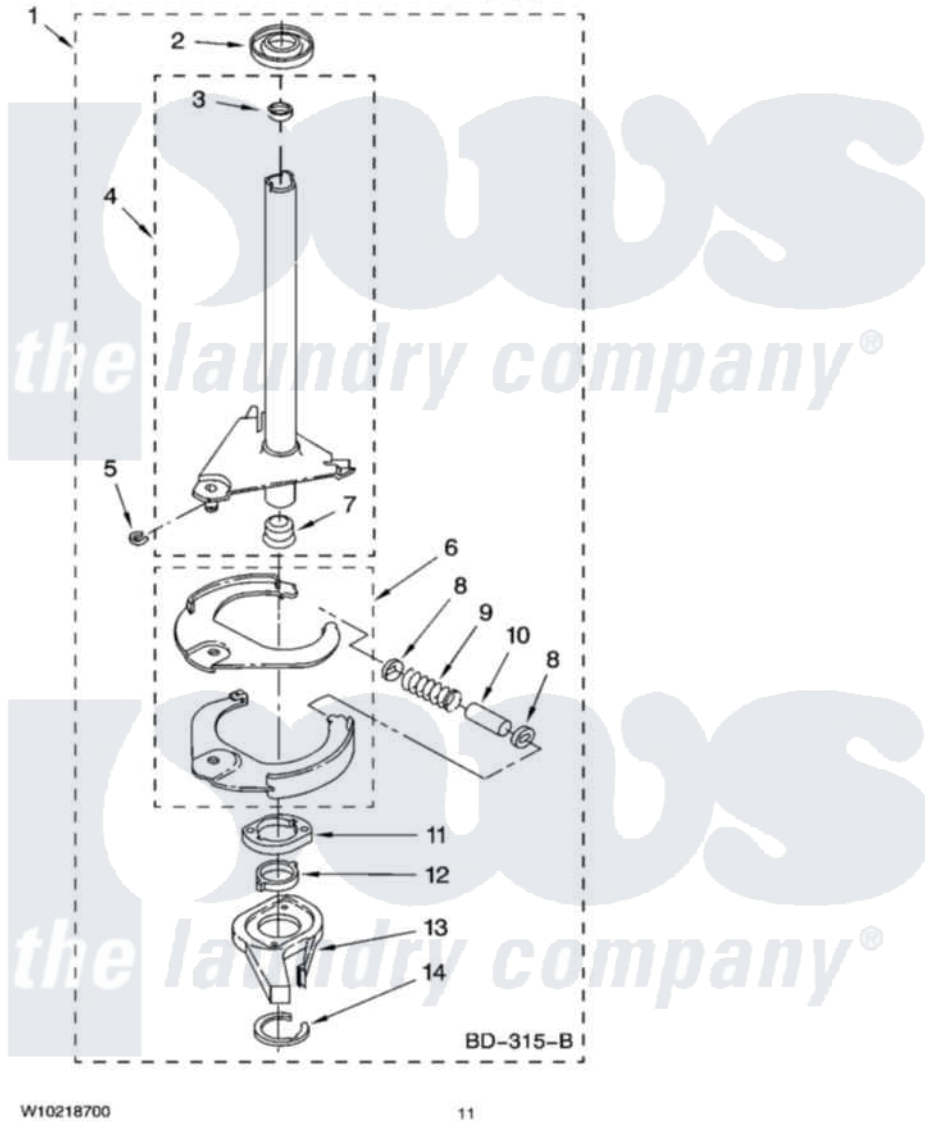

# Whirlpool WTW5590VQ0 07 - BRAKE AND DRIVE TUBE PARTS

## BRAKE AND DRIVE TUBE PARTS

For Model: WTW5590VQ0  
(White)

W10218700

11

Whirlpool Residential Whirlpool WTW5590VQ0 Washer Parts Parts Diagram 07 - BRAKE AND DRIVE TUBE PARTS  
Click on the part number to view part

Item	Original Part Number	Replaced By	Status	Part Description
1	388952	<a href="#">285792</a>		Basketdrive
2	<a href="#">62658</a>			Ring, Thrust
3	<a href="#">356427</a>			Seal, Spin Pinion
4	64027	<a href="#">64208</a>		Tube-Spin
5	64035	<a href="#">W10083190</a>		Ring, Retaining
6	64232	<a href="#">285438</a>		Shoe-Brake
7	62703	<a href="#">8546462</a>		"T" Bearing, Spin Tube
8	3353956	<a href="#">285658</a>		Sleeve
9	387806		Not Available	Spring, Brake
10	3355360	<a href="#">285658</a>		Sleeve
11	661516	<a href="#">8546461</a>		Cam, Brake Release
12	<a href="#">63022</a>			Sleeve, Cam
13	64194	<a href="#">285790</a>		Lining
14	90368	<a href="#">W10083200</a>		Ring, Retaining
	BLANK		Not Available	Following Parts Not Illustrated
"	<a href="#">285208</a>			Lubricant