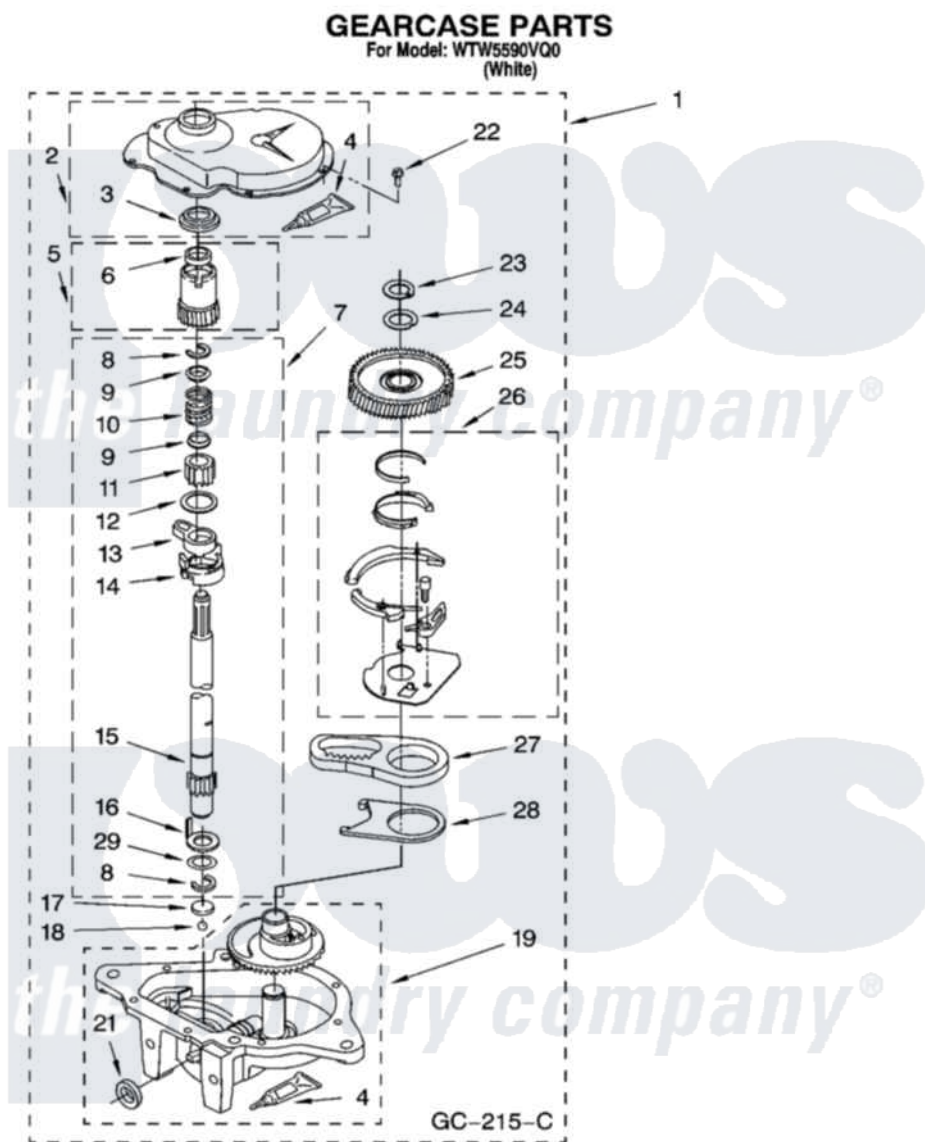

**Whirlpool WTW5590VQ0 08 - GEARCASE PARTS, OPTIONAL PARTS
(NOT INCLUDED)**

12

W10218700

Whirlpool Residential Whirlpool WTW5590VQ0 Washer Parts Parts Diagram 08 - GEARCASE PARTS, OPTIONAL PARTS (NOT INCLUDED)

Click on the part number to view part

Item	Original Part Number	Replaced By	Status	Part Description
1	3360630	3360629		Gearcase
2	285202			Cover, Gearcase
3	3349985			Seal, Gearcase Cover
4	285195			Sealer Sealer, Gasket
5	63320	285362		Gear and Pinion
6	356427			Seal, Spin Pinion
7	389387			Shaft, Agitator
8	90369		Not Available	Ring, Retaining (2)
9	62677			Retainer, Spring
10	62676			Spring, Agitator
11	63273	285509		Shaft, Agitator
12	62619			Washer, Agitator Gear
13	62580	285206		Cam-Agitator
14	62581	285206		Cam-Agitator
15	285509			Shaft, Agitator