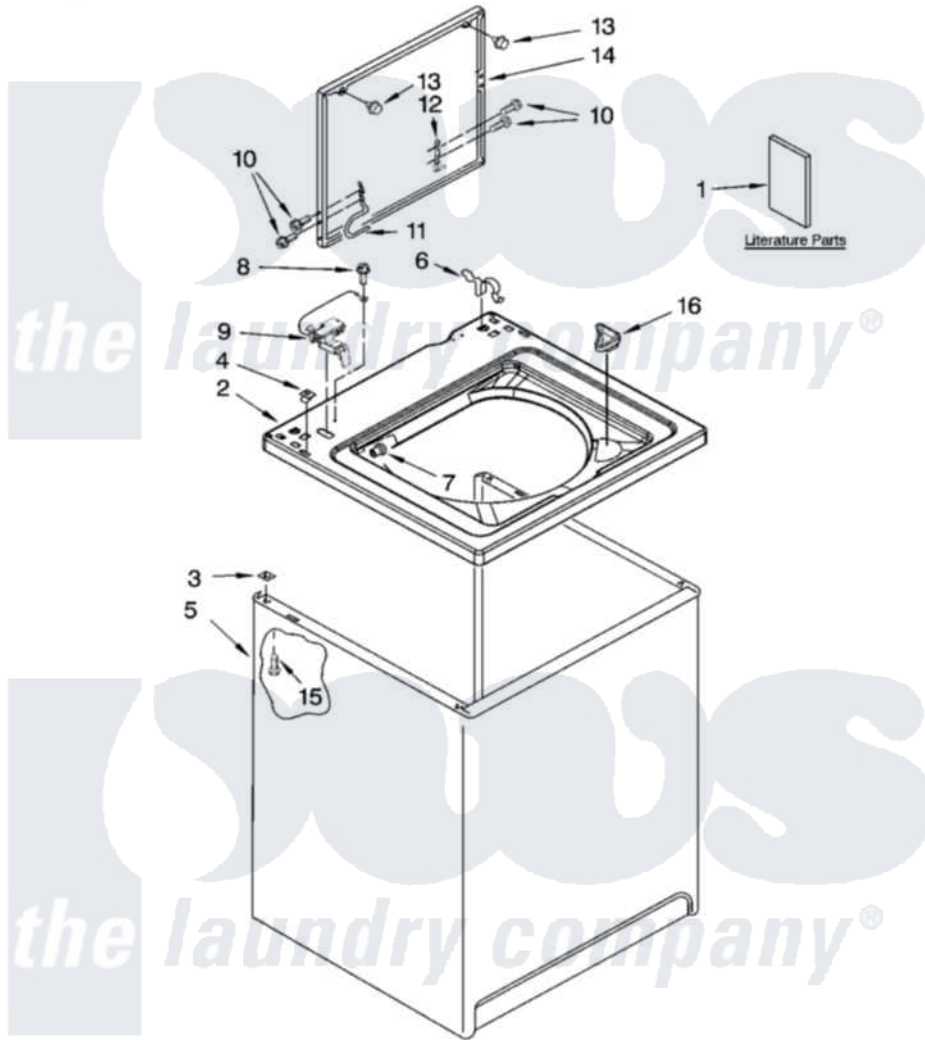

Whirlpool WTW5590VQ1 01 - TOP AND CABINET PARTS

TOP AND CABINET PARTS

For Model: WTW5590VQ1
(White)

AUTOMATIC
WASHER

10-08 Litho in U.S.A. (drd)(mek)

1

Part No. W10236869 Rev. A

[Whirlpool Residential Whirlpool WTW5590VQ1 Washer Parts](#) Parts Diagram 01 - TOP AND CABINET PARTS

[Click on the part number to view part](#)

Item	Original Part Number	Replaced By	Status	Part Description
1	W10200331		Not Available	Installation Instructions (English/French)
"	W10200662		Not Available	Installation Instructions (Spanish)
"	W10200856		Not Available	Instructions Feature Sheet (English/French)
"	W10200857		Not Available	Instructions Feature Sheet (Spanish)
"	W10200828		Not Available	Use & Care Guide (English/French)
"	W10200829		Not Available	Use & Care Guide (Spanish)
"	W10062879		Not Available	Energy Guide
"	W10199994		Not Available	Wiring Diagram
"	BLANK		Not Available	Following May Be Purchased DO-IT-YOURSELF REPAIR MANUALS
"	4313896			Do-It-Yourself Repair Manuals
2	8318064			Top
3	62750			Spacer, Cabinet To Top (4)

4	357213		Nut, Push-In
5	63424		Cabinet
6	62780		Clip, Top And Cabinet And Rear Panel
7	21258		Bearing, Lid Hinge
8	3351614		Screw, Gearcase Cover Mounting
9	8318084		Switch, Lid
10	W10119872	W10119828	Screw, Lid Hinge Mounting
11	8318088		Hinge, Lid
12	91770		Hinge, Lid
13	9724509		Bumper, Lid
14	8541774	W10193857	Lid
15	3390631		Screw, 10-16 X 3/8
16	3362952		Dispenser, Bleach