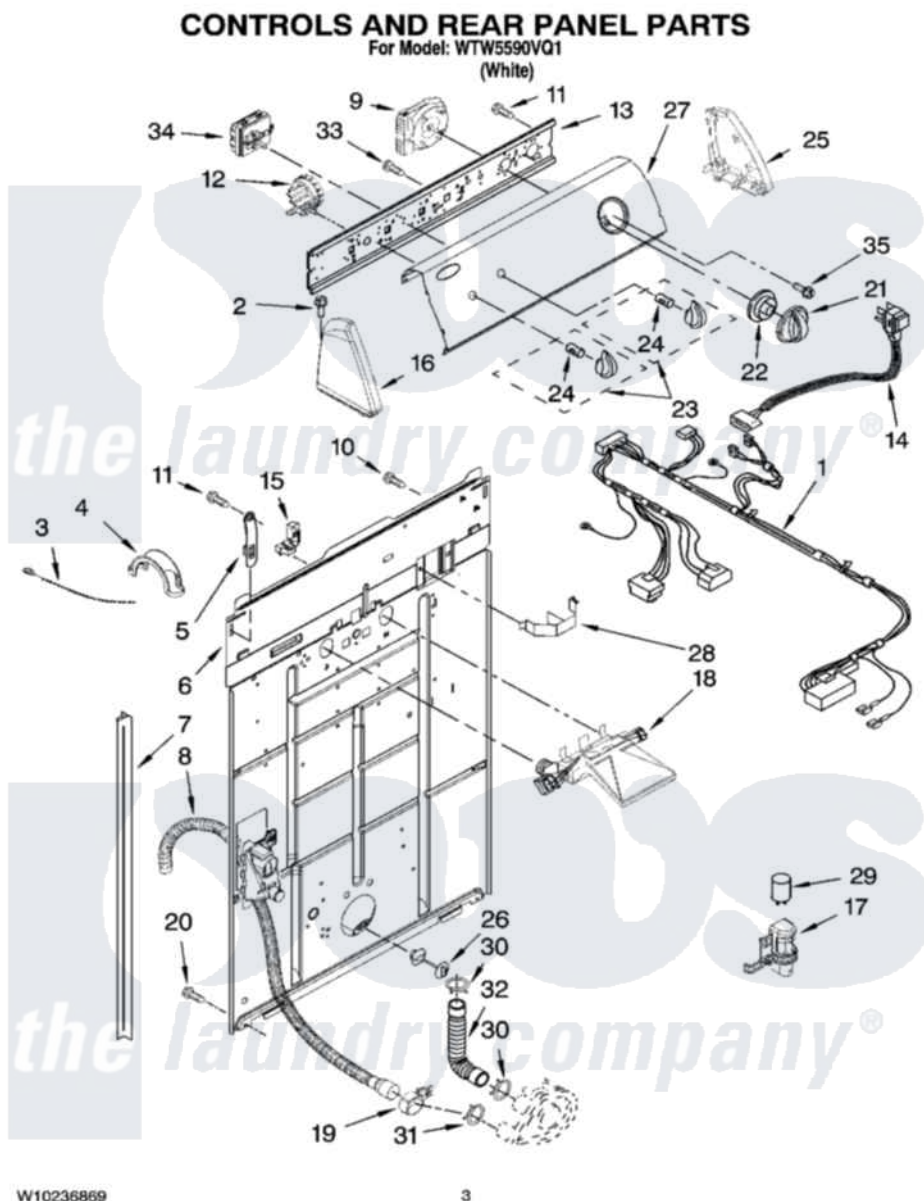

Whirlpool WTW5590VQ1 02 - CONTROLS AND REAR PANEL PARTS

Whirlpool Residential Whirlpool WTW5590VQ1 Washer Parts Parts Diagram 02 - CONTROLS AND REAR PANEL PARTS

[Click on the part number to view part](#)

Item	Original Part Number	Replaced By	Status	Part Description
1	W10206345	W10307145		Harness Wiring
2	388326			Screw, 8-18 X 1.25
3	3347868	W10339879		Tie, Cable
4	8577378			U-Bend, Drain Hose
5	8568314			Strap, Console
6	W10194450			Panel, Rear
7	62747			Pad, Rear Panel
8	W10189267			Drain Hose Assembly
9	W10199989			Timer, Control
10	3351614			Screw, Gearcase Cover Mounting
11	90767			Screw, 8A X 3/8 HeX Washer Head Tapping
12	8577844	W10339251		Switch-WL
13	8544893			Bracket, Control
14	8578842	285800		Cord-Power

15	3952821	285777	Relief-Str
16	8271365	279962	Endcap
17	8318046		Clip, Capacitor
18	W10144820		Valve, Water Inlet W/Thermistor And Vacuum Break
19	8541668		Clamp, Hose
20	62863	3390631	Screw, 10-16 X 3/8
21	8566022		Knob, Timer
22	8566018		Dial,
23	8565944		Knob, Control
24	8536939		Clip, Knob
25	8271359	279962	Endcap
26	8519200		Support, Rear Panel
27	W10200859		Panel, Console
28	8055003		Clip, Harness And Pressure Switch
29	8572717		Capacitor, Motor Start
30	3363366	616099	Clamp
31	8317496	285655	Clamp, Hose
32	3951449	285871	Hose
33	3400073		Screw, Ground
34	W10184148		Switch, Water Temperature
35	3400818		Screw, Timer Mounting