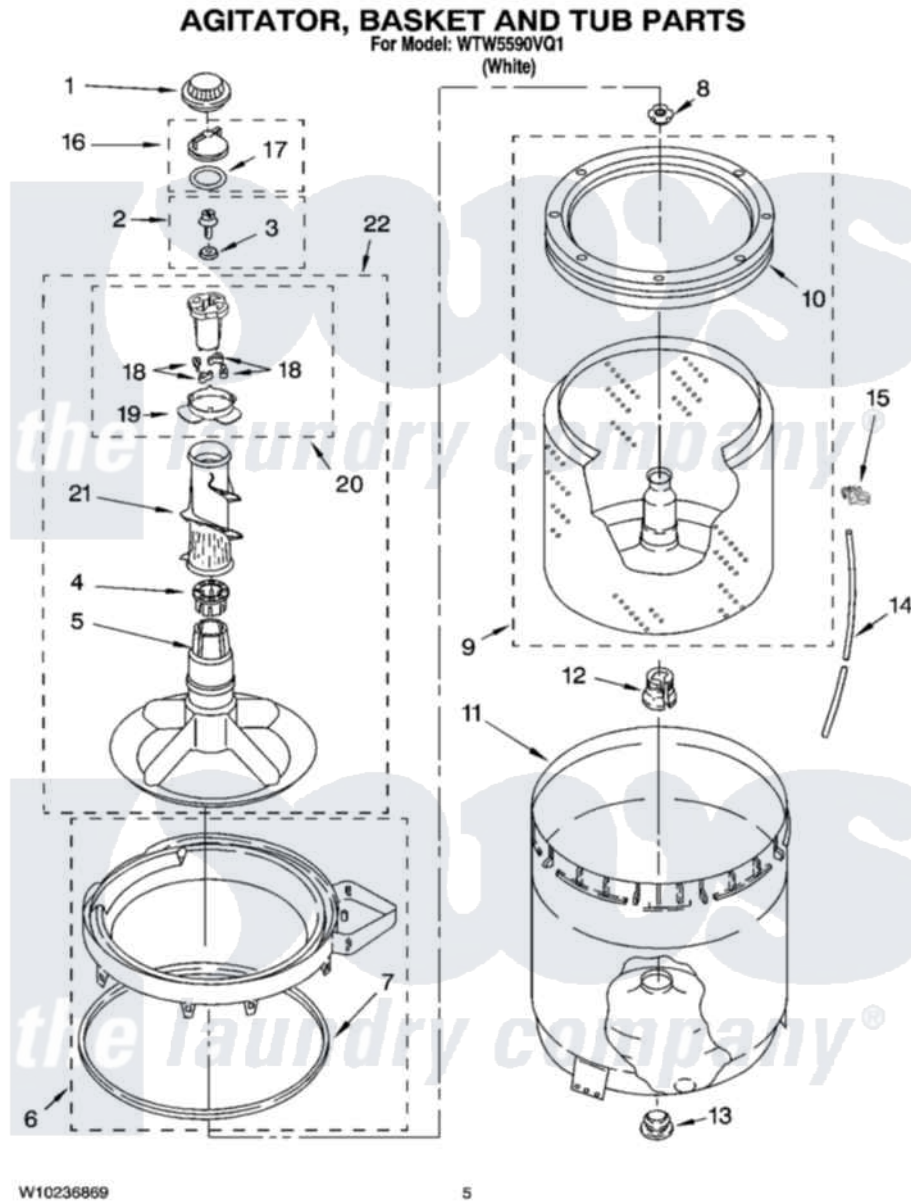

# Whirlpool WTW5590VQ1 03 - AGITATOR, BASKET AND TUB PARTS

Whirlpool [Residential Whirlpool WTW5590VQ1 Washer Parts](#) Parts Diagram 03 - AGITATOR, BASKET AND TUB PARTS

[Click on the part number to view part](#)

Item	Original Part Number	Replaced By	Status	Part Description
1	<a href="#">3355758</a>			Cap, Agitator
2	<a href="#">358237</a>			Screw And Washer
3	<a href="#">3949550</a>			Washer
4	3350389	<a href="#">285587</a>		Washer
5	<a href="#">3347288</a>			Agitator
6	8528150	<a href="#">W10445870</a>		Ring-Tub
7	<a href="#">3976308</a>			Gasket, Tub Ring
8	<a href="#">21366</a>			Nut, Spanner
9	8526016	<a href="#">W10389328</a>		Clothes Container, Assembly
10	<a href="#">387240</a>			Ring, Balance
11	<a href="#">63849</a>			Strain Relief, Power Cord
12	<a href="#">389140</a>			Tub Block, Basket Drive
13	<a href="#">383727</a>			Gasket, Centerpod
14	3347780	<a href="#">353244</a>		Hose, Pressure Switch
15	<a href="#">2219077</a>			Clip, Pressure Switch Hose
16	3354733	<a href="#">W10074580</a>		Cap, Barrier

17	<a href="#">W10072840</a>		Fabric Softener
18	3366877	<a href="#">80040</a>	Dog-Agitator
19	<a href="#">3363661</a>		Bearing, Driven Cam
20	3363663	<a href="#">285811</a>	Cam-Agitator
21	<a href="#">3348752</a>		Mover, Clothes
22	3348117	<a href="#">285565</a>	Agitator