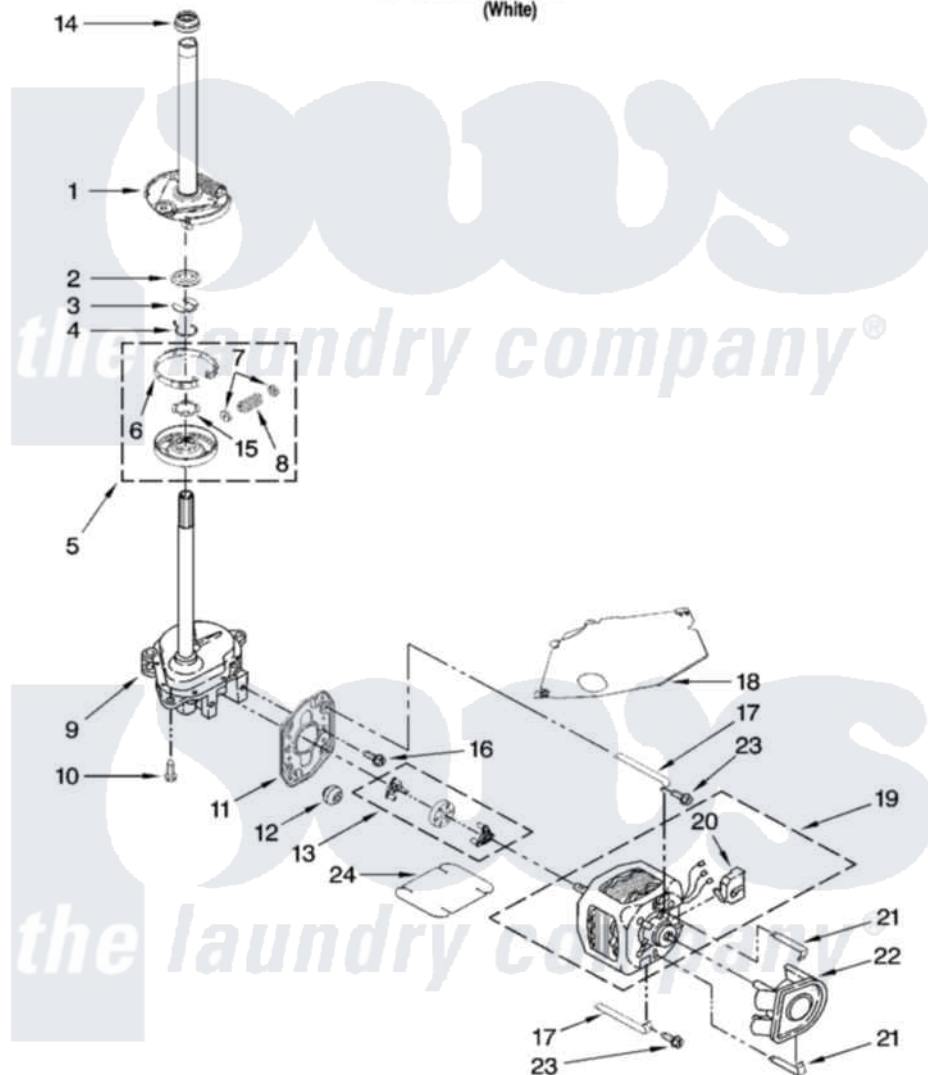

Whirlpool WTW5590VQ1 04 - BRAKE, CLUTCH, GEARCASE, MOTOR AND PUMP PARTS

BRAKE, CLUTCH, GEARCASE, MOTOR AND PUMP PARTS

For Model: WTW5590VQ1
(White)

W10236869

7

Whirlpool [Residential Whirlpool WTW5590VQ1 Washer Parts](#) Parts Diagram 04 - BRAKE, CLUTCH, GEARCASE, MOTOR AND PUMP PARTS
Click on the part number to view part

Item	Original Part Number	Replaced By	Status	Part Description
1	388952	285792		Basketdrive
2	63292			Washer, Spin Tube Thrust
3	62697	W10080230		Ring, Spin Tube Support
4	63283	285353		Ring
5	3951311	285785		Clutch
6	3951308	285790		Lining
7	62646			Cap, Clutch Spring
8	3946792			Spring And Damper Assembly
9	3360630	3360629		Gearcase
10	3357334	3400516		Screw Anti-Rattle
11	62611			Plate, Motor Mount To Gearcase
12	62691			Grommet, Motor
13	3364003	285753A		Coupling
14	8577374			Seal, Centerpost

15	3355454		Clip, Main Drive
16	3400516		Screw Anti-Rattle
17	W10086010		Retainer, Motor
18	3362089		Shield, Tub To Motor
19	8528158	661600	Motor, Main Drive
20	3952056		Switch, Main Drive Motor
21	8546127		Retainer, Pump
22	3363394		Pump
23	3387485	273556	Screw, 10-16 X 5/8
24	3946532		Shield, Motor