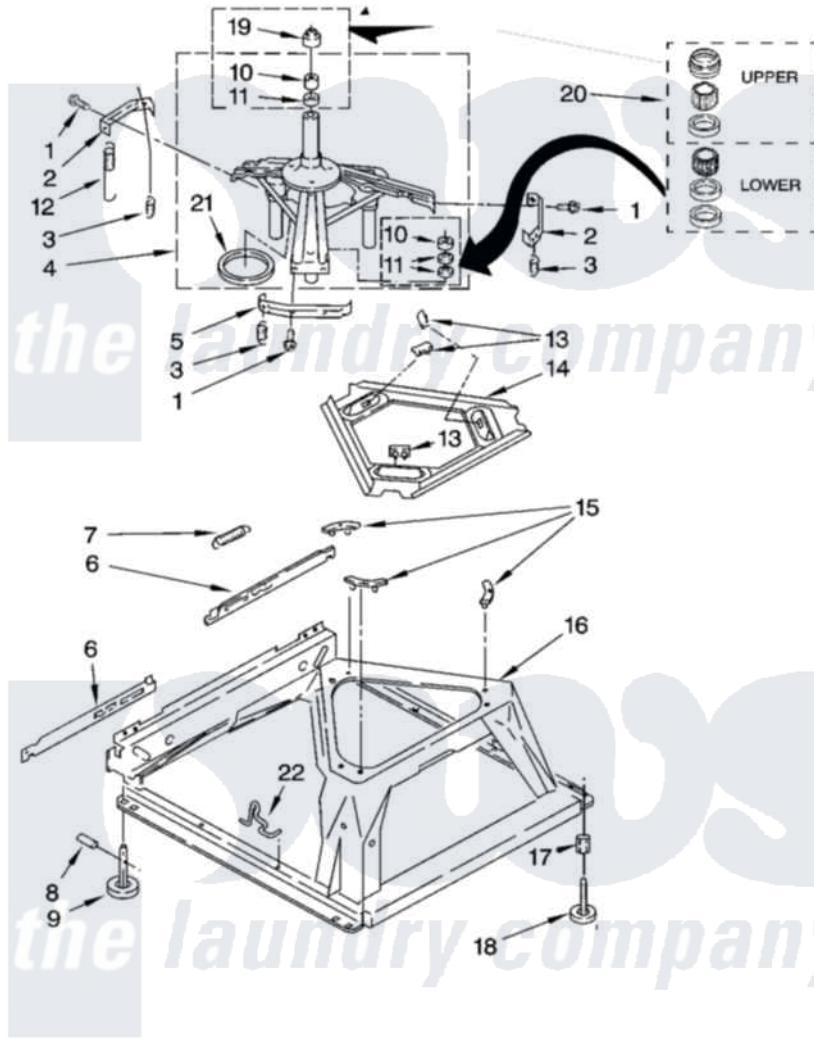

Whirlpool WTW5590VQ1 05 - MACHINE BASE PARTS

MACHINE BASE PARTS

For Model: WTW5590VQ1
(White)

8

W10236869

Whirlpool Residential Whirlpool WTW5590VQ1 Washer Parts Parts Diagram 05 - MACHINE BASE PARTS
Click on the part number to view part

Item	Original Part Number	Replaced By	Status	Part Description
1	3400076			Screw, Bracket Mounting
2	64067			Bracket, Spring Outer
3	63907			Spring, Suspension
4	8575214	280184		Support
5	64065			Bracket, Spring Outer
6	63466			Link, Leveling Mechanism
7	62597	8316845		Spring
8	62837			Pin, Knurled
9	62596	285244		Feet-Leveling
10	8546455			Bearing, Centerpost
11	357409	359449		Seal, Agitator Shaft
12	8534035	285901		Spring
13	62568	285219		Pad
14	3946509			Plate, Suspension
15	3363660	285744		Pad
16	3946512	285771		Base

17	3359452	Nut, Lock
18	W10001130	Foot, Leveling
19	8577376	Seal, Centerpost
20	285203	Centerpost Bearing Kit
21	63134	Ring, Sound Deadening
22	W10145155	Retainer, Suspension Spring