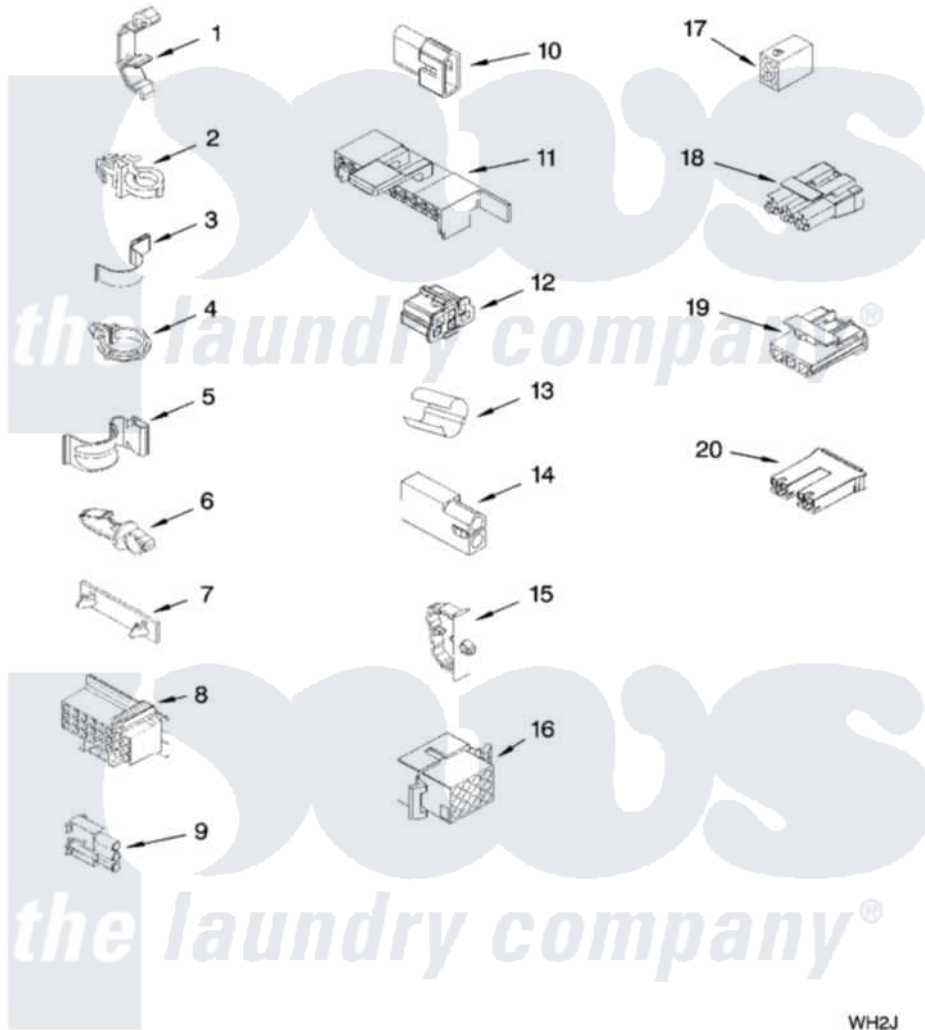

Whirlpool WTW5590VQ1 06 - WIRING HARNESS PARTS

WIRING HARNESS PARTS

For Model: WTW5590VQ1
(White)

W10236869

9

WH2J

Whirlpool [Residential Whirlpool WTW5590VQ1 Washer Parts](#) Parts Diagram 06 - WIRING HARNESS PARTS
Click on the part number to view part

Item	Original Part Number	Replaced By	Status	Part Description
1	3349557			Retainer, Harness
2	388498		Not Available	Clip, Harness
3	3347812	8528351		Clip
4	3352501	8559320		Restraint, Hose
5	90016			Clip, Pressure Switch Hose
6	3390496	8281256		Clip, Harness
7	389379			Retainer, Side To Feature Panel
8	3948614			Disconnect Block
"	352089			Timer, Block Disconnect
9	62889			Receptacle, Terminal
10	353424			Plug, Terminal
11	62505			Block, Disconnect
12	3347243			Block, Disconnect
13	63523			Harness, Protector
14	717252			Receptacle, Terminal
15	3352944			Clip, Harness

16	3390423		Not Available	Block, Disconnect (12-Way) (Timer) (Use Term. 94613)
17	3347730		Not Available	Receptacle, (6-Way) (Use Term. 94613)
18	3948617	2172937		Connector
19	3360056			Connector
20	3354925			Block, Connector
"	3354926			Block, Connector