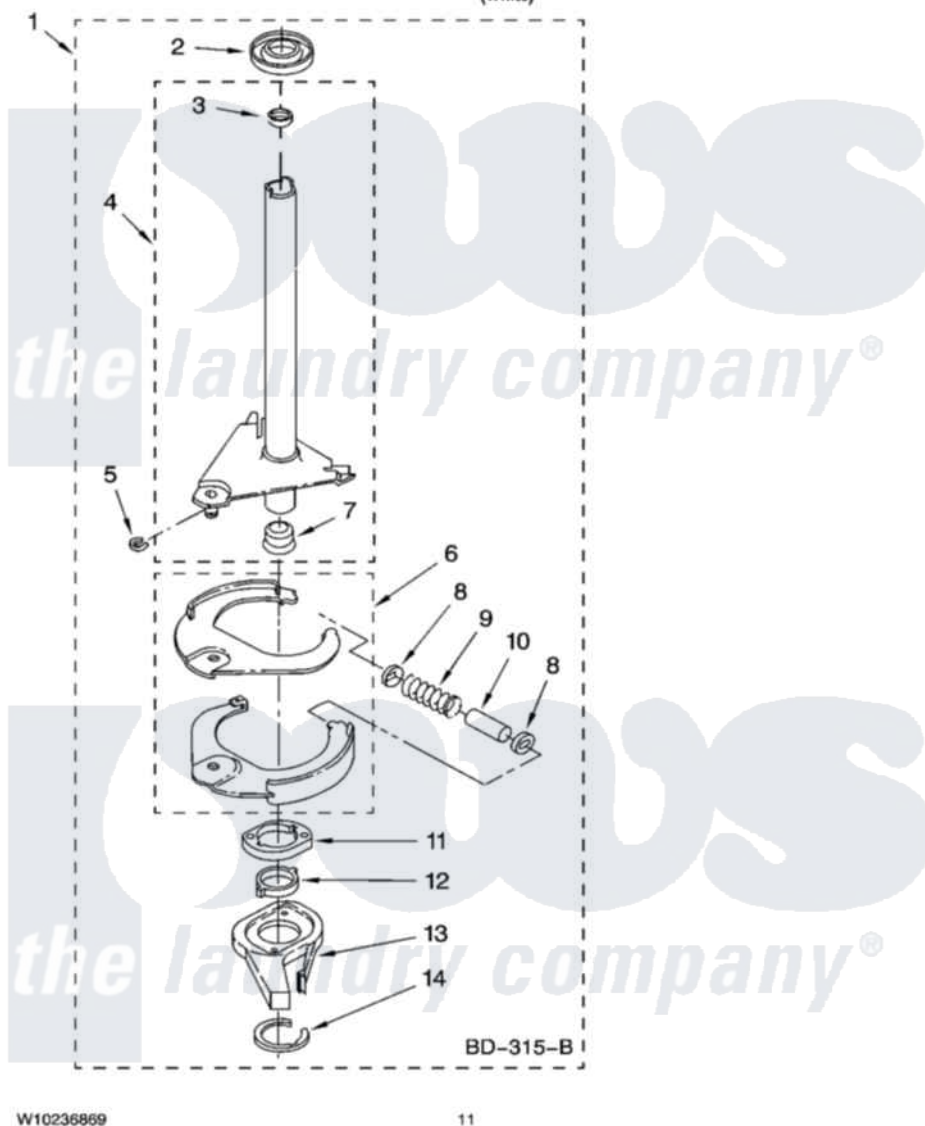

Whirlpool WTW5590VQ1 07 - BRAKE AND DRIVE TUBE PARTS

BRAKE AND DRIVE TUBE PARTS

For Model: WTW5590VQ1
(White)

W10236869

11

Whirlpool Residential Whirlpool WTW5590VQ1 Washer Parts Parts Diagram 07 - BRAKE AND DRIVE TUBE PARTS

Click on the part number to view part

Item	Original Part Number	Replaced By	Status	Part Description
1	388952	285792		Basketdrive
2	62658			Ring, Thrust
3	356427			Seal, Spin Pinion
4	64027	64208		Tube-Spin
5	64035	W10083190		Ring, Retaining
6	64232	285438		Shoe-Brake
7	62703	8546462		"T" Bearing, Spin Tube
8	3353956	285658		Sleeve
9	387806		Not Available	Spring, Brake
10	3355360	285658		Sleeve
11	661516	8546461		Cam, Brake Release
12	63022			Sleeve, Cam
13	64194	285790		Lining
14	90368	W10083200		Ring, Retaining
	BLANK		Not Available	Following Parts Not Illustrated
"	285208			Lubricant