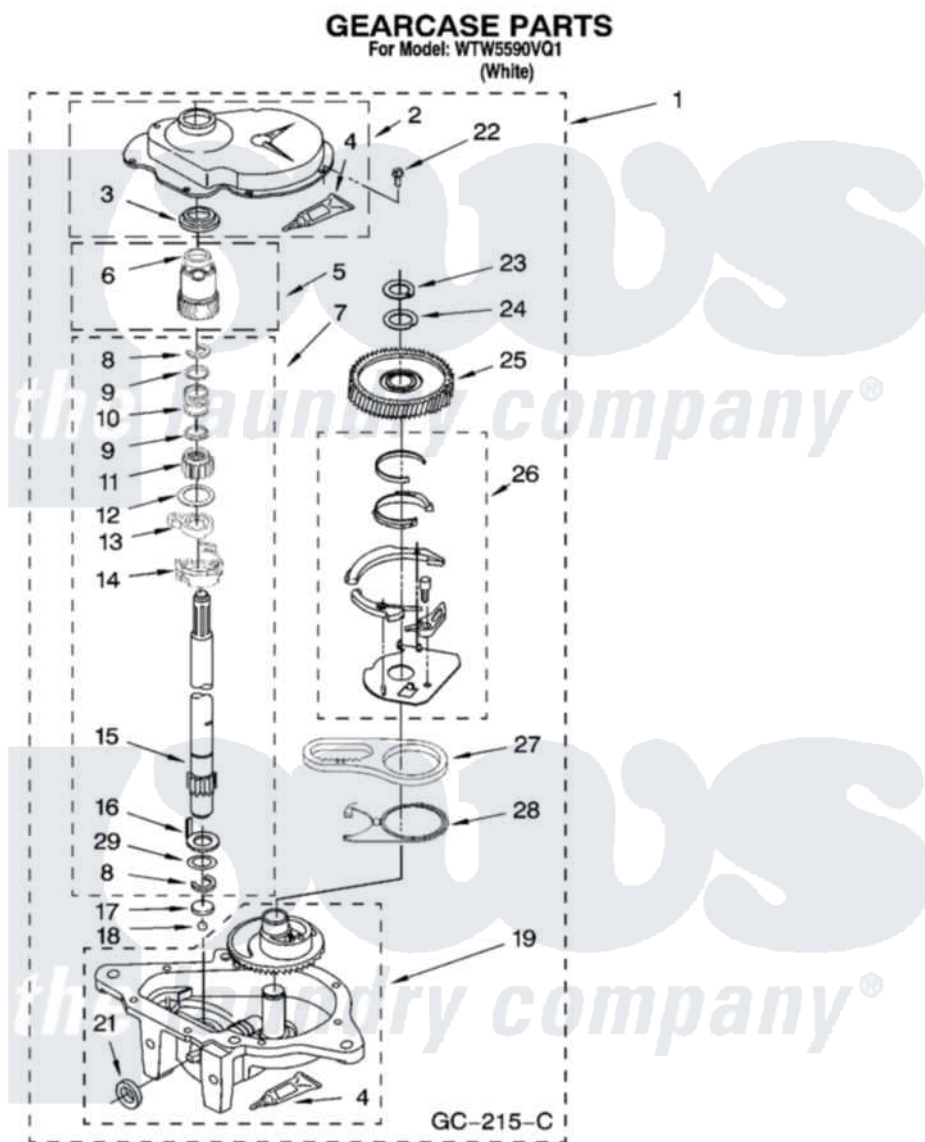

Whirlpool WTW5590VQ1 08 - GEARCASE PARTS, OPTIONAL PARTS  
(NOT INCLUDED)

12

W10236869

Whirlpool Residential Whirlpool WTW5590VQ1 Washer Parts Parts Diagram 08 - GEARCASE PARTS, OPTIONAL PARTS (NOT INCLUDED)

Click on the part number to view part

Item	Original Part Number	Replaced By	Status	Part Description
1	3360630	<a href="#">3360629</a>		Gearcase
2	<a href="#">285202</a>			Cover, Gearcase
3	<a href="#">3349985</a>			Seal, Gearcase Cover
4	<a href="#">285195</a>			Sealer Sealer, Gasket
5	63320	<a href="#">285362</a>		Gear and Pinion
6	<a href="#">356427</a>			Seal, Spin Pinion
7	<a href="#">389387</a>			Shaft, Agitator
8	90369		Not Available	Ring, Retaining (2)
9	<a href="#">62677</a>			Retainer, Spring
10	<a href="#">62676</a>			Spring, Agitator
11	63273	<a href="#">285509</a>		Shaft, Agitator
12	<a href="#">62619</a>			Washer, Agitator Gear
13	62580	<a href="#">285206</a>		Cam-Agitator
14	62581	<a href="#">285206</a>		Cam-Agitator
15	<a href="#">285509</a>			Shaft, Agitator