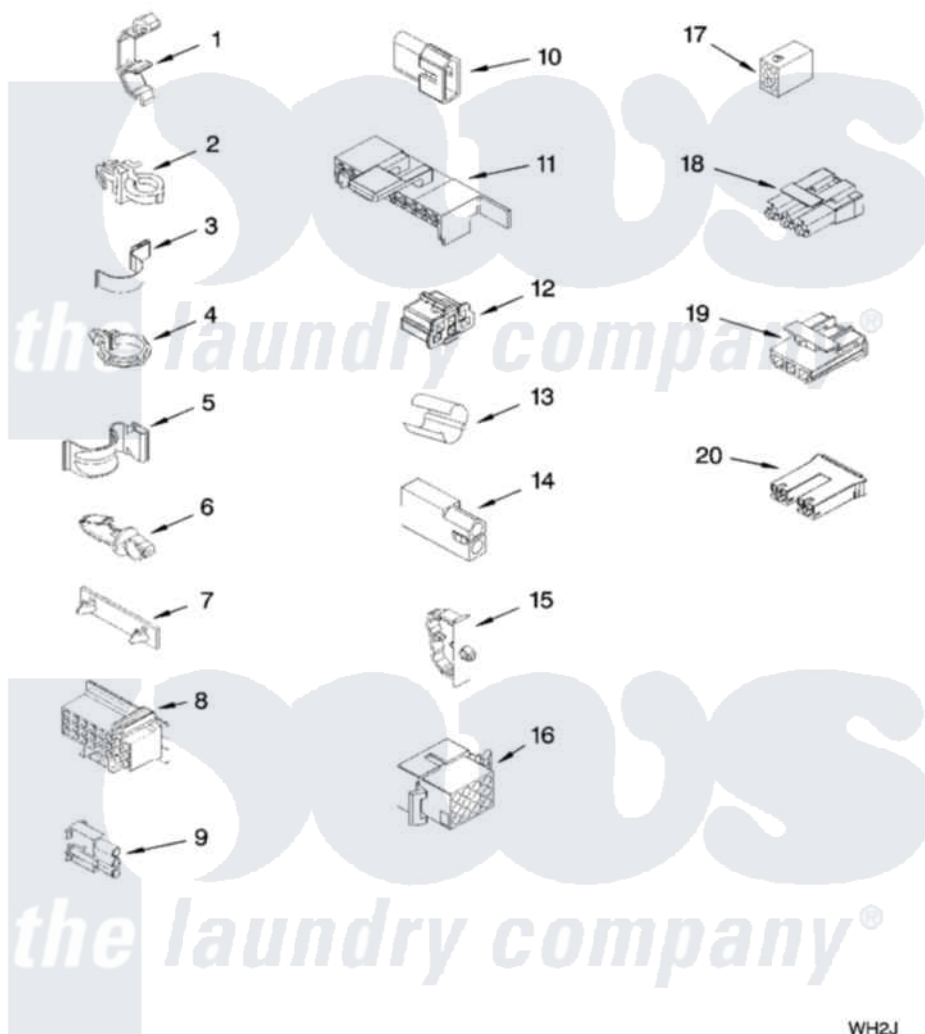

# Whirlpool WTW5600SQ0 06 - WIRING HARNESS PARTS

## WIRING HARNESS PARTS

For Model: WTW5600SQ0  
(White)

8181319

9

WH2J

Whirlpool [Residential Whirlpool WTW5600SQ0 Washer Parts](#) Parts Diagram 06 - WIRING HARNESS PARTS  
Click on the part number to view part

Item	Original Part Number	Replaced By	Status	Part Description
1	<a href="#">3349557</a>			Retainer, Harness
2	388498		Not Available	Clip, Harness
3	3347812	<a href="#">8528351</a>		Clip
4	3352501	<a href="#">8559320</a>		Restraint, Hose
5	<a href="#">90016</a>			Clip, Pressure Switch Hose
6	3390496	<a href="#">8281256</a>		Clip, Harness
7	<a href="#">389379</a>			Retainer, Side To Feature Panel
8	<a href="#">3948614</a>			Disconnect Block
"	<a href="#">352089</a>			Timer, Block Disconnect
9	<a href="#">62889</a>			Receptacle, Terminal
10	<a href="#">353424</a>			Plug, Terminal
11	<a href="#">62505</a>			Block, Disconnect
12	<a href="#">3347243</a>			Block, Disconnect
13	<a href="#">63523</a>			Harness, Protector
14	<a href="#">717252</a>			Receptacle, Terminal
15	<a href="#">3352944</a>			Clip, Harness

16	3390423		Not Available	Block, Disconnect (12-Way) (Timer) (Use Term. 94613)
17	3347730		Not Available	Receptacle, (6-Way) (Use Term. 94613)
18	3948617	<a href="#">2172937</a>		Connector
19	<a href="#">3360056</a>			Connector
20	<a href="#">3354925</a>			Block, Connector
"	<a href="#">3354926</a>			Block, Connector