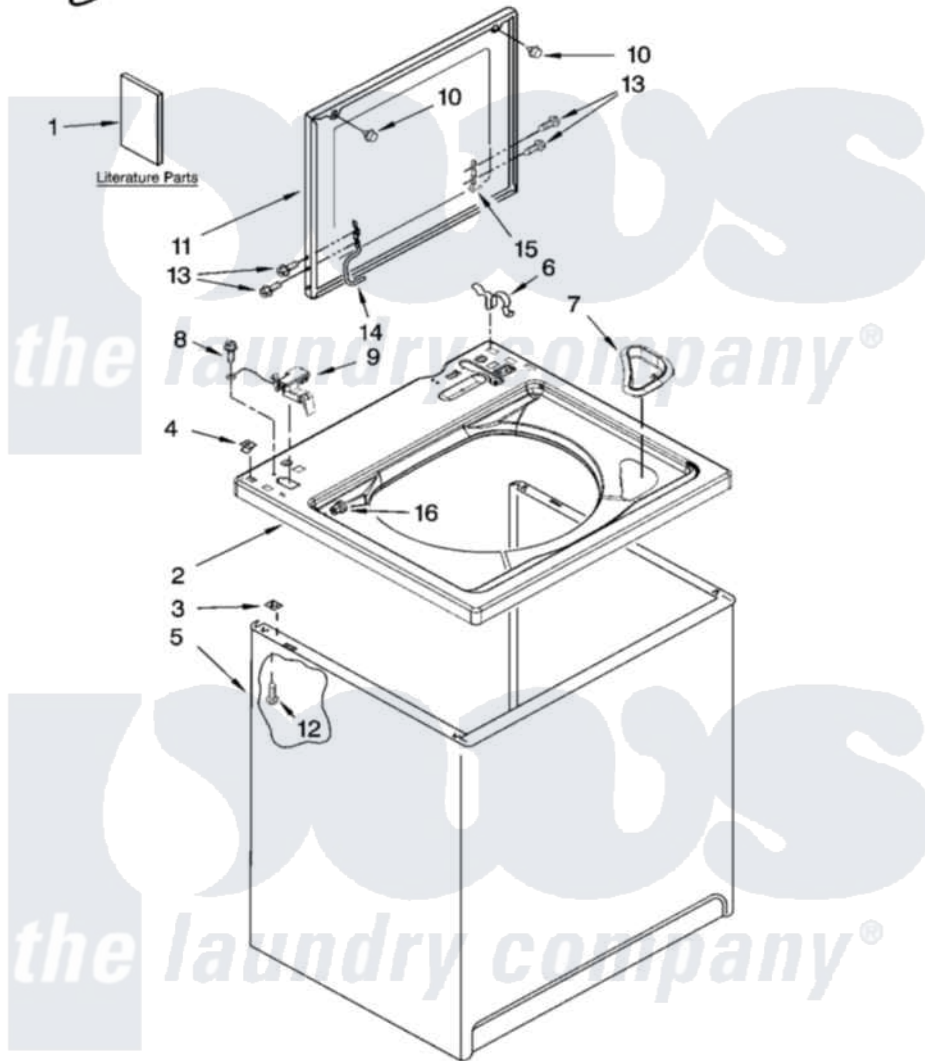

Whirlpool WTW5600VQ0 01 - TOP AND CABINET PARTS

TOP AND CABINET PARTS

For Model: WTW5600VQ0
(White)

AUTOMATIC
WASHER

2-09 Litho in U.S.A. (drd)(bay)

1

Part No. W10253193 Rev. A

[Whirlpool Residential Whirlpool WTW5600VQ0 Washer Parts](#) Parts Diagram 01 - TOP AND CABINET PARTS

[Click on the part number to view part](#)

Item	Original Part Number	Replaced By	Status	Part Description
1	W10200331		Not Available	Installation Instructions (English/French)
"	W10200662		Not Available	Installation Instructions (Spanish)
"	W10200828		Not Available	Use & Care Guide (English/French)
"	W10200829		Not Available	Use & Care Guide (Spanish)
"	W10200856		Not Available	Instructions Feature Sheet (English/French)
"	W10200857		Not Available	Instructions Feature Sheet (Spanish)
"	W10062860		Not Available	Energy Guide
"	8577358		Not Available	Wiring Diagram
"	BLANK		Not Available	Following May Be Purchased DO-IT-YOURSELF REPAIR MANUALS
"	4313896			Do-It-Yourself Repair Manuals
2	W10194570			Top
3	62750			Spacer, Cabinet To Top (4)

4	357213		Nut, Push-In
5	63424		Cabinet
6	62780		Clip, Top And Cabinet And Rear Panel
7	W10192089		Dispenser, Bleach
8	3351614		Screw, Gearcase Cover Mounting
9	8318084		Switch, Lid
10	9724509		Bumper, Lid
11	W10171313	W10193861	Lid
12	3390631		Screw, 10-16 X 3/8
13	W10119828		Screw, Lid Hinge Mounting
14	W10225136		Hinge 7 Pad Assembly
15	91770		Hinge, Lid
16	8319539		Bearing, Lid Hinge