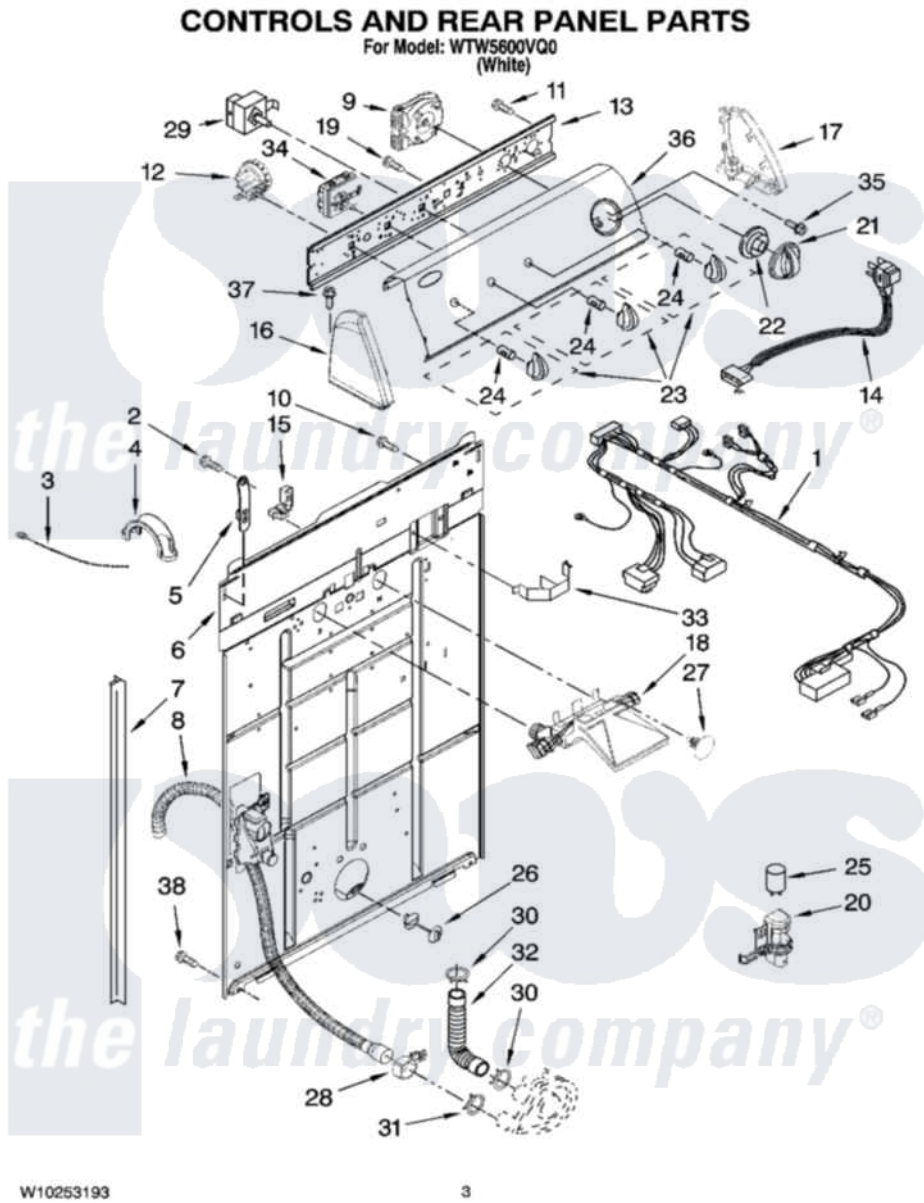

Whirlpool WTW5600VQ0 02 - CONTROLS AND REAR PANEL PARTS

Whirlpool Residential Whirlpool WTW5600VQ0 Washer Parts Parts Diagram 02 - CONTROLS AND REAR PANEL PARTS

[Click on the part number to view part](#)

Item	Original Part Number	Replaced By	Status	Part Description
1	W10212712			Harness, Wiring
2	9740848			Screw, Mixing Valve Mounting
3	3347868	W10339879		Tie, Cable
4	8577378			U-Bend, Drain Hose
5	8568314			Strap, Console
6	W10194450			Panel, Rear
7	62747			Pad, Rear Panel
8	W10189267			Drain Hose Assembly
9	8577356			Timer, Control
10	3351614			Screw, Gearcase Cover Mounting
11	90767			Screw, 8A X 3/8 HeX Washer Head Tapping
12	8577844	W10339251		Switch-WL
13	8544893			Bracket, Control
14	8578842	285800		Cord-Power

15	3952821	285777	Relief-Str
16	8271365	279962	Endcap
17	8271359	279962	Endcap
18	W10144820		Valve, Water Inlet W/Thermistor And Vacuum Break
19	3400073		Screw, Ground
20	8318046		Clip, Capacitor
21	8566022		Knob, Timer
22	8566018		Dial,
23	8565944		Knob, Control
24	8536939		Clip, Knob
25	8572717		Capacitor, Motor Start
26	8519200		Support, Rear Panel
27	W10000080	8282566	Clip, Pine Tree
28	8541668		Clamp, Hose
29	3949187	W10168262	Switch, Rotary
30	3363366	616099	Clamp
31	8317496	285655	Clamp, Hose
32	3951449	285871	Hose
33	8055003		Clip, Harness And Pressure Switch
34	W10184148		Switch, Water Temperature
35	3400818		Screw, Timer Mounting
36	W10196936		Panel, Console
37	388326		Screw, 8-18 X 1.25
38	62863	3390631	Screw, 10-16 X 3/8