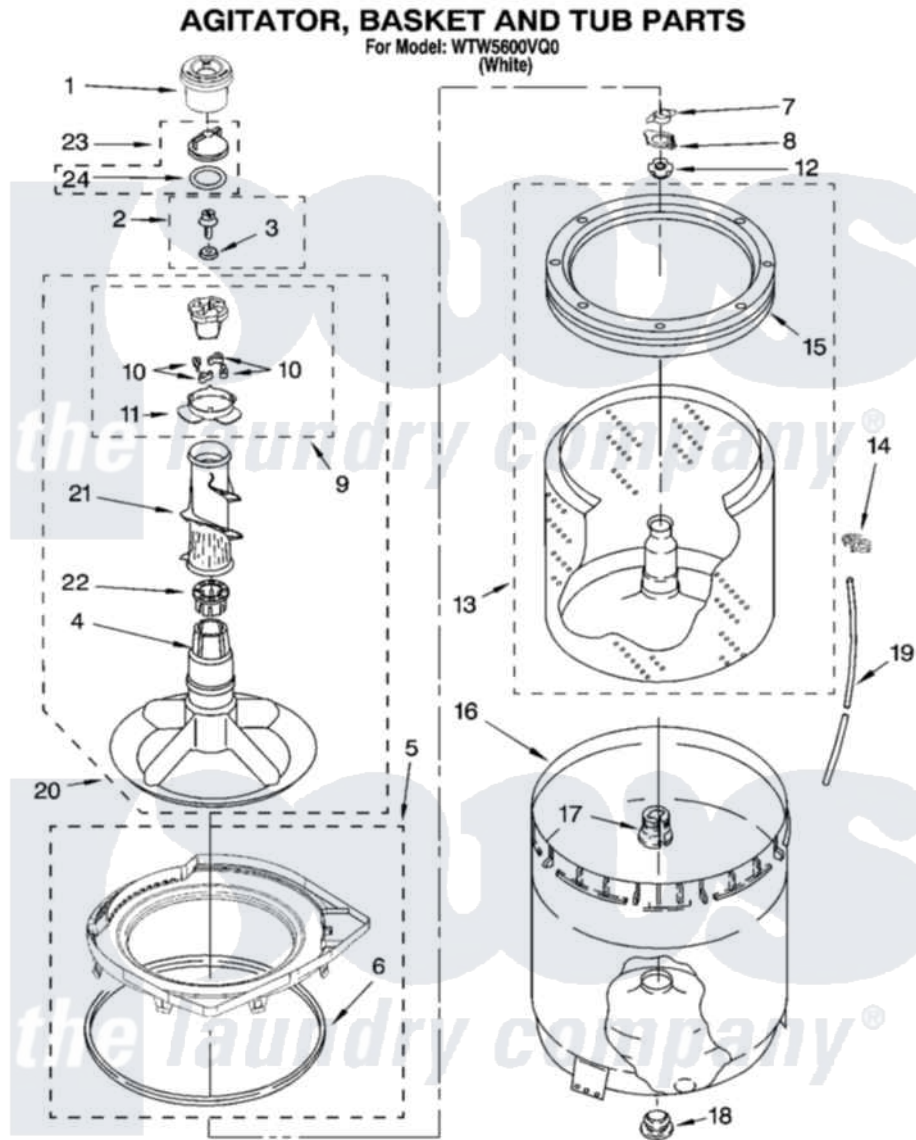

# Whirlpool WTW5600VQ0 03 - AGITATOR, BASKET AND TUB PARTS

W10253193

5

Whirlpool [Residential Whirlpool WTW5600VQ0 Washer Parts](#) Parts Diagram 03 - AGITATOR, BASKET AND TUB PARTS

[Click on the part number to view part](#)

Item	Original Part Number	Replaced By	Status	Part Description
1	8575076	<a href="#">8575076A</a>		Dispenser
2	<a href="#">358237</a>			Screw And Washer
3	<a href="#">3949550</a>			Washer
4	<a href="#">3951632</a>			Agitator
5	<a href="#">W10168523</a>			Tub Ring And Gasket
6	3359585	<a href="#">3976308</a>		Gasket, Tub Ring
7	<a href="#">3354845</a>			Clip, Agitator
8	<a href="#">8543666</a>			Washer, Agitator
9	3951682	<a href="#">285809</a>		Cam-Agitator
10	3366877	<a href="#">80040</a>		Dog-Agitator
11	<a href="#">3952374</a>			Bearing, Driven Cam
12	<a href="#">21366</a>			Nut, Spanner
13	8526016	<a href="#">W10389328</a>		Clothes Container, Assembly
14	<a href="#">2219077</a>			Clip, Pressure Switch Hose
15	<a href="#">387240</a>			Ring, Balance
16	<a href="#">63849</a>			Strain Relief, Power Cord

17	<a href="#">389140</a>		Tub Block, Basket Drive
18	<a href="#">383727</a>		Gasket, Centerpodt
19	3347780	<a href="#">353244</a>	Hose, Pressure Switch
20	<a href="#">3951744</a>		Agitator Assembly
21	<a href="#">3363003</a>		Mover, Clothes
22	<a href="#">3951608</a>		Spacer, Thrust
23	3354733	<a href="#">W10074580</a>	Cap, Barrier
24	<a href="#">W10072840</a>		Fabric Softener