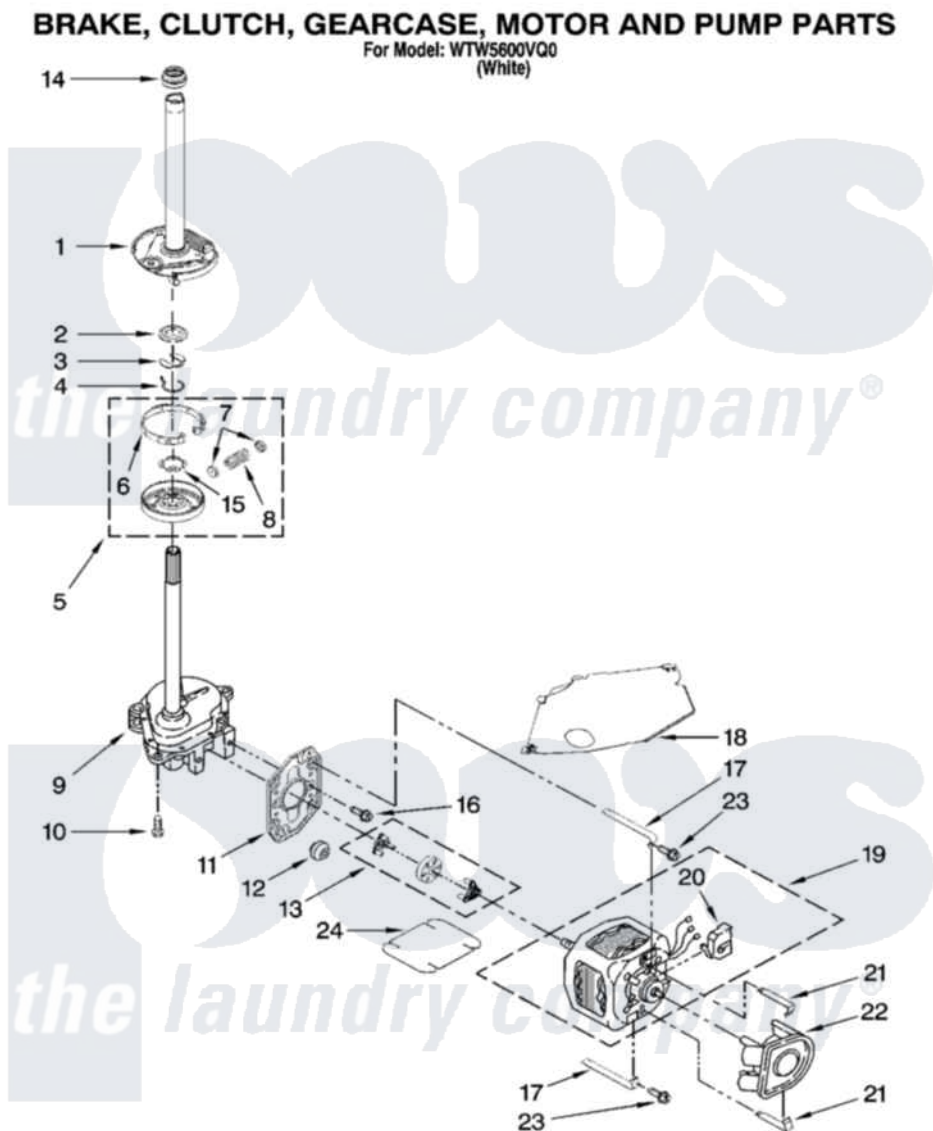

Whirlpool WTW5600VQ0 04 - BRAKE, CLUTCH, GEARCASE, MOTOR AND PUMP PARTS

W10253193

7

Whirlpool [Residential Whirlpool WTW5600VQ0 Washer Parts](#) Parts Diagram 04 - BRAKE, CLUTCH, GEARCASE, MOTOR AND PUMP PARTS
Click on the part number to view part

Item	Original Part Number	Replaced By	Status	Part Description
1	388952	285792		Basketdrive
2	63292			Washer, Spin Tube Thrust
3	62697	W10080230		Ring, Spin Tube Support
4	63283	285353		Ring
5	3951311	285785		Clutch
6	3951308	285790		Lining
7	62646			Cap, Clutch Spring
8	3946792			Spring And Damper Assembly
9	3360630	3360629		Gearcase
10	3357334	3400516		Screw Anti-Rattle
11	62611			Plate, Motor Mount To Gearcase
12	62691			Grommet, Motor
13	3364003	285753A		Coupling
14	8577374			Seal, Centerpost

15	3355454		Clip, Main Drive
16	3400516		Screw Anti-Rattle
17	W10086010		Retainer, Motor
18	3362089		Shield, Tub To Motor
19	8528157	661600	Motor, Main Drive
20	3952056		Switch, Main Drive Motor
21	8546127		Retainer, Pump
22	3363394		Pump
23	3387485	273556	Screw, 10-16 X 5/8
24	3946532		Shield, Motor