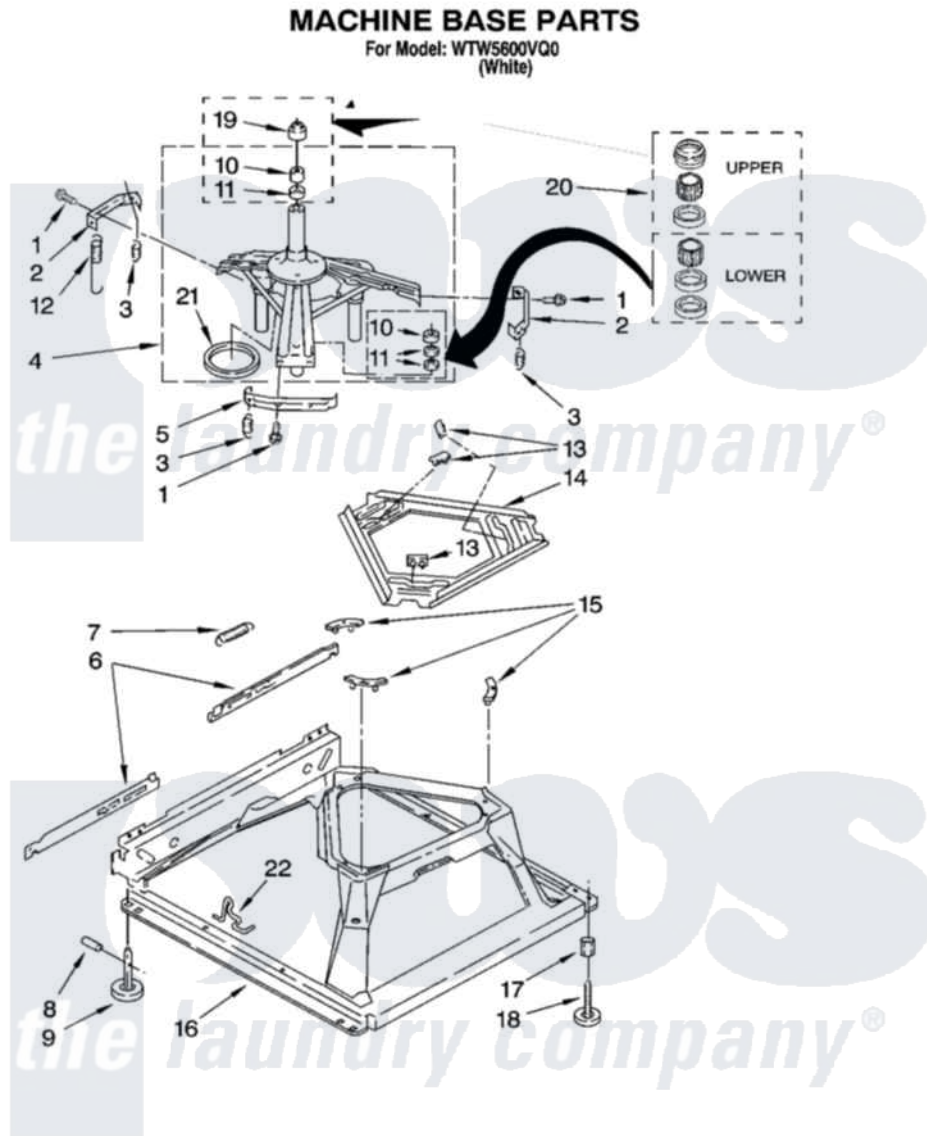

# Whirlpool WTW5600VQ0 05 - MACHINE BASE PARTS

8

W10253193

Whirlpool [Residential Whirlpool WTW5600VQ0 Washer Parts](#) Parts Diagram 05 - MACHINE BASE PARTS  
Click on the part number to view part

Item	Original Part Number	Replaced By	Status	Part Description
1	<a href="#">3400076</a>			Screw, Bracket Mounting
2	<a href="#">64067</a>			Bracket, Spring Outer
3	<a href="#">63907</a>			Spring, Suspension
4	8575214	<a href="#">280184</a>		Support
5	<a href="#">64065</a>			Bracket, Spring Outer
6	<a href="#">63466</a>			Link, Leveling Mechanism
7	62597	<a href="#">8316845</a>		Spring
8	<a href="#">62837</a>			Pin, Knurled
9	62596	<a href="#">285244</a>		Feet-Leveling
10	<a href="#">8546455</a>			Bearing, Centerpost
11	357409	<a href="#">359449</a>		Seal, Agitator Shaft
12	388492	<a href="#">W10250667</a>		Spring, Counterweight
13	62568	<a href="#">285219</a>		Pad
14	<a href="#">3946509</a>			Plate, Suspension
15	3363660	<a href="#">285744</a>		Pad
16	3946512	<a href="#">285771</a>		Base

17	<a href="#">3359452</a>	Nut, Lock
18	<a href="#">W10001130</a>	Foot, Leveling
19	<a href="#">8577376</a>	Seal, Centerpost
20	<a href="#">285203</a>	Centerpost Bearing Kit
21	<a href="#">63134</a>	Ring, Sound Deadening
22	<a href="#">W10145155</a>	Retainer, Suspension Spring