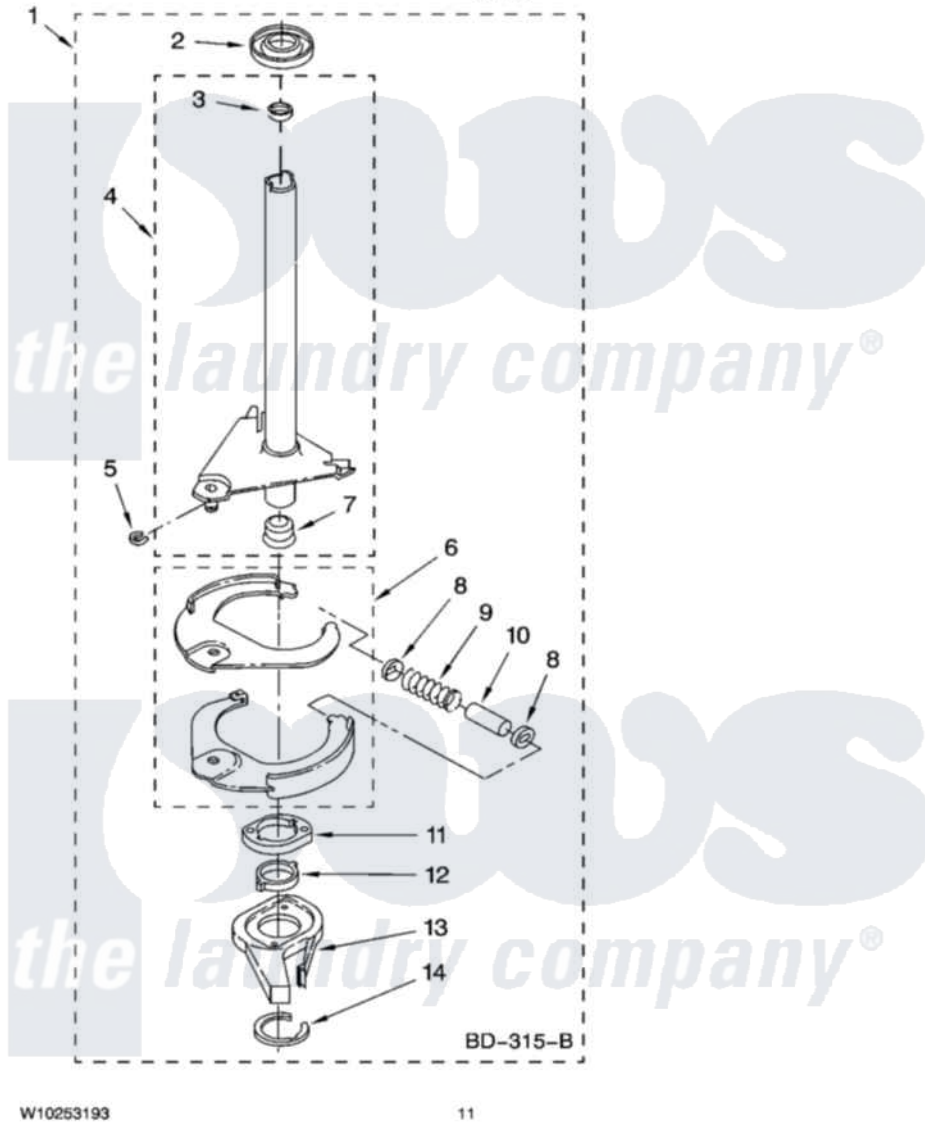

Whirlpool WTW5600VQ0 07 - BRAKE AND DRIVE TUBE PARTS

BRAKE AND DRIVE TUBE PARTS

For Model: WTW5600VQ0
(White)

W10253193

11

Whirlpool Residential Whirlpool WTW5600VQ0 Washer Parts Parts Diagram 07 - BRAKE AND DRIVE TUBE PARTS
Click on the part number to view part

Item	Original Part Number	Replaced By	Status	Part Description
1	388952	285792		Basketdrive
2	62658			Ring, Thrust
3	356427			Seal, Spin Pinion
4	64027	64208		Tube-Spin
5	64035	W10083190		Ring, Retaining
6	64232	285438		Shoe-Brake
7	62703	8546462		"T" Bearing, Spin Tube
8	3353956	285658		Sleeve
9	387806		Not Available	Spring, Brake
10	3355360	285658		Sleeve
11	661516	8546461		Cam, Brake Release
12	63022			Sleeve, Cam
13	64194	285790		Lining
14	90368	W10083200		Ring, Retaining
	BLANK		Not Available	Following Parts Not Illustrated
"	285208			Lubricant