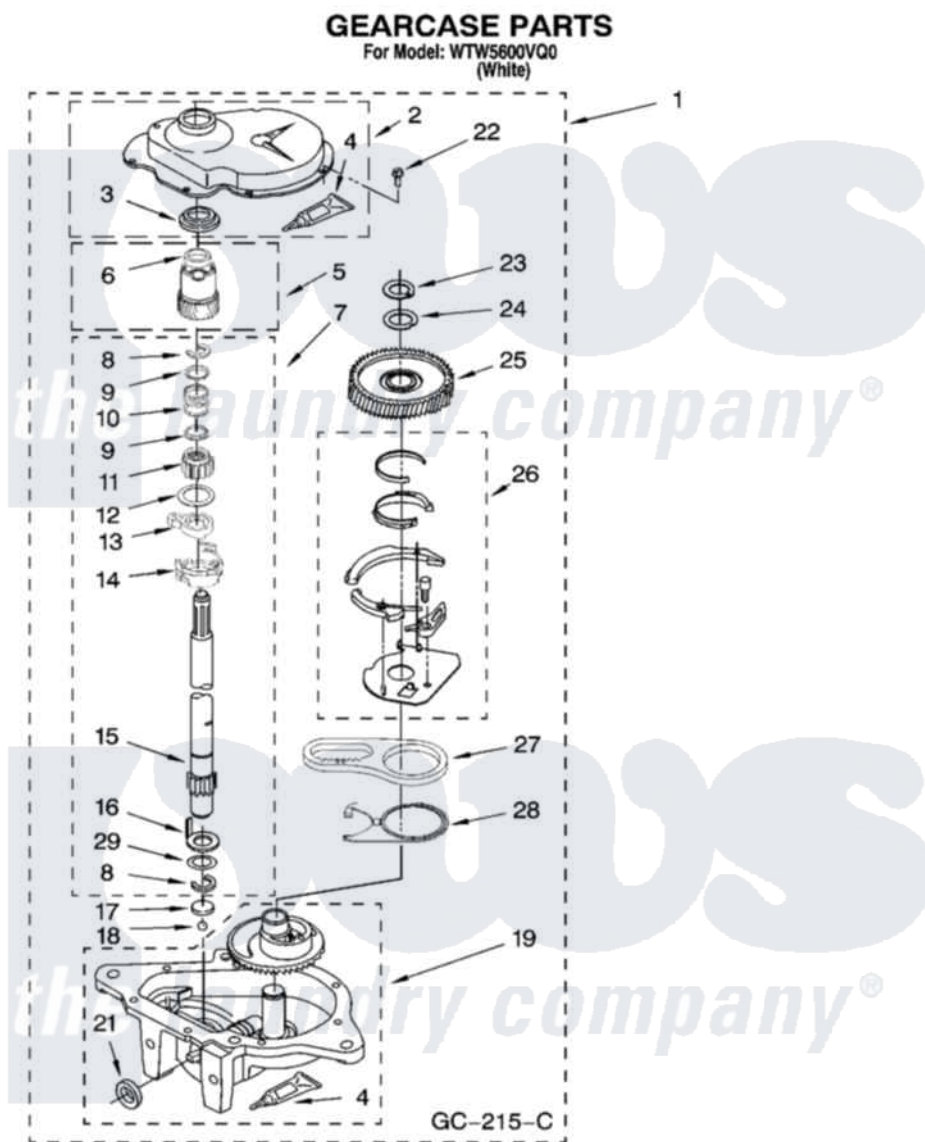

**Whirlpool WTW5600VQ0 08 - GEARCASE PARTS, OPTIONAL PARTS  
(NOT INCLUDED)**

12

W10253193

Whirlpool [Residential Whirlpool WTW5600VQ0 Washer Parts](#) Parts Diagram 08 - GEARCASE PARTS, OPTIONAL PARTS (NOT INCLUDED)

[Click on the part number to view part](#)

Item	Original Part Number	Replaced By	Status	Part Description
1	3360630	<a href="#">3360629</a>		Gearcase
2	<a href="#">285202</a>			Cover, Gearcase
3	<a href="#">3349985</a>			Seal, Gearcase Cover
4	<a href="#">285195</a>			Sealer Sealer, Gasket
5	63320	<a href="#">285362</a>		Gear and Pinion
6	<a href="#">356427</a>			Seal, Spin Pinion
7	<a href="#">389387</a>			Shaft, Agitator
8	90369		Not Available	Ring, Retaining (2)
9	<a href="#">62677</a>			Retainer, Spring
10	<a href="#">62676</a>			Spring, Agitator
11	63273	<a href="#">285509</a>		Shaft, Agitator
12	<a href="#">62619</a>			Washer, Agitator Gear
13	62580	<a href="#">285206</a>		Cam-Agitator
14	62581	<a href="#">285206</a>		Cam-Agitator
15	<a href="#">285509</a>			Shaft, Agitator