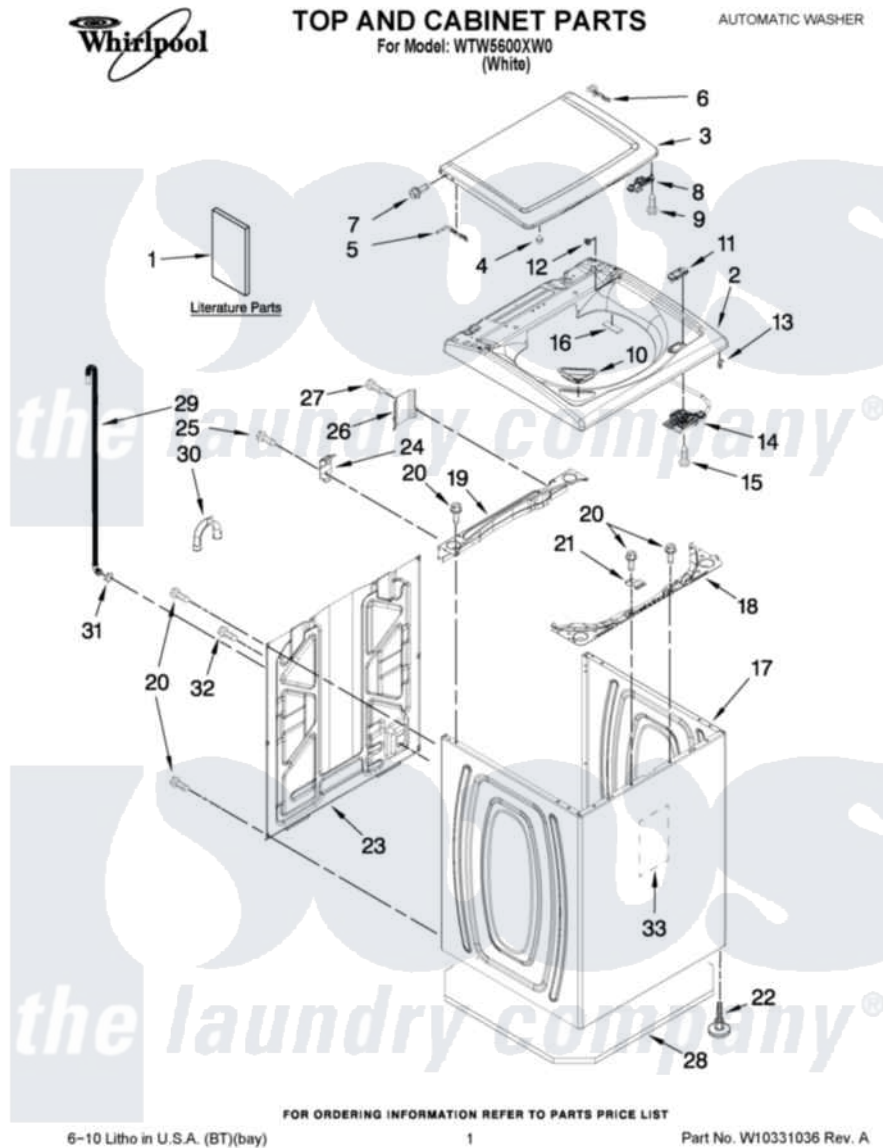

Whirlpool WTW5600XW0 01 - TOP AND CABINET PARTS

Whirlpool Residential Whirlpool WTW5600XW0 Washer Parts Parts Diagram 01 - TOP AND CABINET PARTS
 Click on the part number to view part

Item	Original Part Number	Replaced By	Status	Part Description
1	W10240509			Installation Instructions
"	W10240510		Not Available	INSTALLATION INSTRUCTIONS (SPANISH)
"	W10280475		Not Available	USE & CARE GUIDE
"	W10280504		Not Available	INSTRUCTIONS, SOUND SHIELD INSTALLATION
"	W10240504		Not Available	TECH SHEET IMPROVED WASH
"	W10026652		Not Available	Improved Wash Performance Sheet (English/French)
"	W10178406		Not Available	Improved Wash Performance Sheet (Spanish)
"	W10280494		Not Available	QUICK START GUIDE
"	W10062918		Not Available	ENERGY GUIDE
2	W10246376			Top
3	W10270529			Lid
4	9724509			Bumper, Lid
5	W10295775			Hinge, Wire

6	W10294031		Hinge Wire
7	W10119828		Screw, Lid Hinge Mounting
8	W10240513		Strike, Lid Lock
9	W10273971		Screw, 6-19 X 1/2
10	W10240977		Dispenser, Bleach
11	W10240511	W10392041	Bezel, Lid Lock
12	W10293272		Bearing, Lid Hinge
"	W10293230		Bearing, Lid Hinge
13	90016		Clip, Pressure Switch Hose
14	W10238287	W10404050	Latch
15	8281163		Screw, Dispenser Housing Mounting
16	W10330080		Pad, Lid Hinge
17	W10319849	W10338650	Cabinet
18	W10215098		Brace, Cabinet Top Front
19	W10215099		Brace, Cabinet Top Rear
20	1157158	489069	Xxscrew, 10-12 X 1/2
21	W10248088		Lock, Top
22	W10326955	W10397767	Foot Assembly, Leveling
23	W10250884		Panel Rear
24	W10215102		Hinge, Top
25	W10142728	3370225	Screw
26	W10215139		Cover, Harness
27	3400076		Screw, Bracket Mounting
28	W10317148	W10319260	Sound Absr
29	W10221546		Hose, Outer Drain Assembly
30	W10280024		U-Bend, Drain Hose
31	356138		Clamp, Hose
32	9740848		Screw, Mixing Valve Mounting
33	W10177046		Cabinet - Damper, Sound