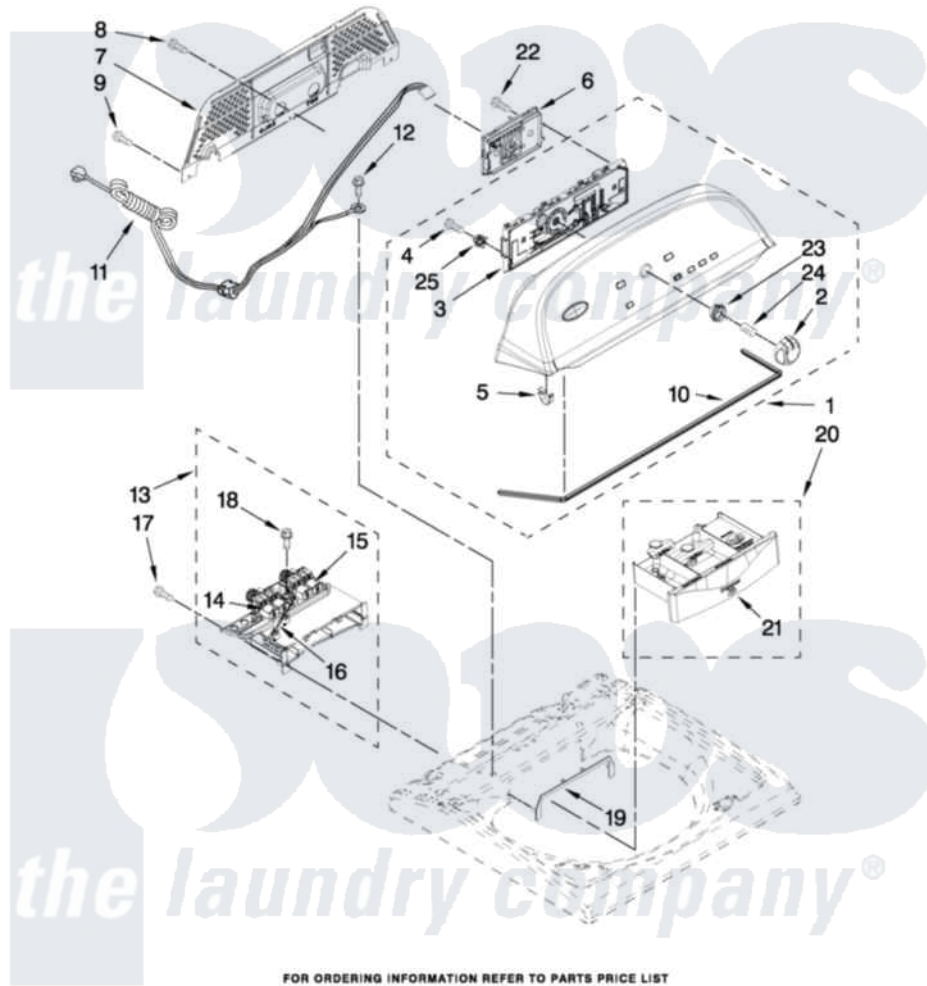

Whirlpool WTW5600XW0 02 - CONSOLE AND DISPENSER PARTS

CONSOLE AND DISPENSER PARTS

For Model: WTW5600XW0
(White)

W10331036

FOR ORDERING INFORMATION REFER TO PARTS PRICE LIST

3

Whirlpool [Residential Whirlpool WTW5600XW0 Washer Parts](#) Parts Diagram 02 - CONSOLE AND DISPENSER PARTS
Click on the part number to view part

Item	Original Part Number	Replaced By	Status	Part Description
1	W10269605			Console
2	W10251392			Knob Assembly
3	W10269601	W10352744		User Interface
4	W10219342			Screw, Baffle Mounting
5	8312709			Clip-Console
6	W10296018			Control Unit Assembly, Machine And Motor
7	W10269597			Panel, Console Rear Cover
8	3390647	488729		Screw
9	1157158	489069		Xxscrew, 10-12 X 1/2
10	W10280079			Seal, Console
11	W10266797			Cord, Power
12	3400076			Screw, Bracket Mounting
13	W10240963	W10432327		Housing Assembly - Dispenser
14	W10240949			Valve, Cold Water Inlet
15	W10240948			Valve, Hot Water Inlet
16	W10240967			Harness, Valve

17	8281163		Screw, Dispenser Housing Mounting
18	97787	W10109200	Screw, Baffle Mounting
19	W10240946		Bezel, Dispenser
20	W10240958		Drawer, Dispenser Assembly
21	W10287476		Handle, Dispenser Drawer Facia
22	9740848		Screw, Mixing Valve Mounting
23	W10325119		Spacer, Knob
24	8536939		Clip, Knob
25	W10274524		Tensioner, Facia