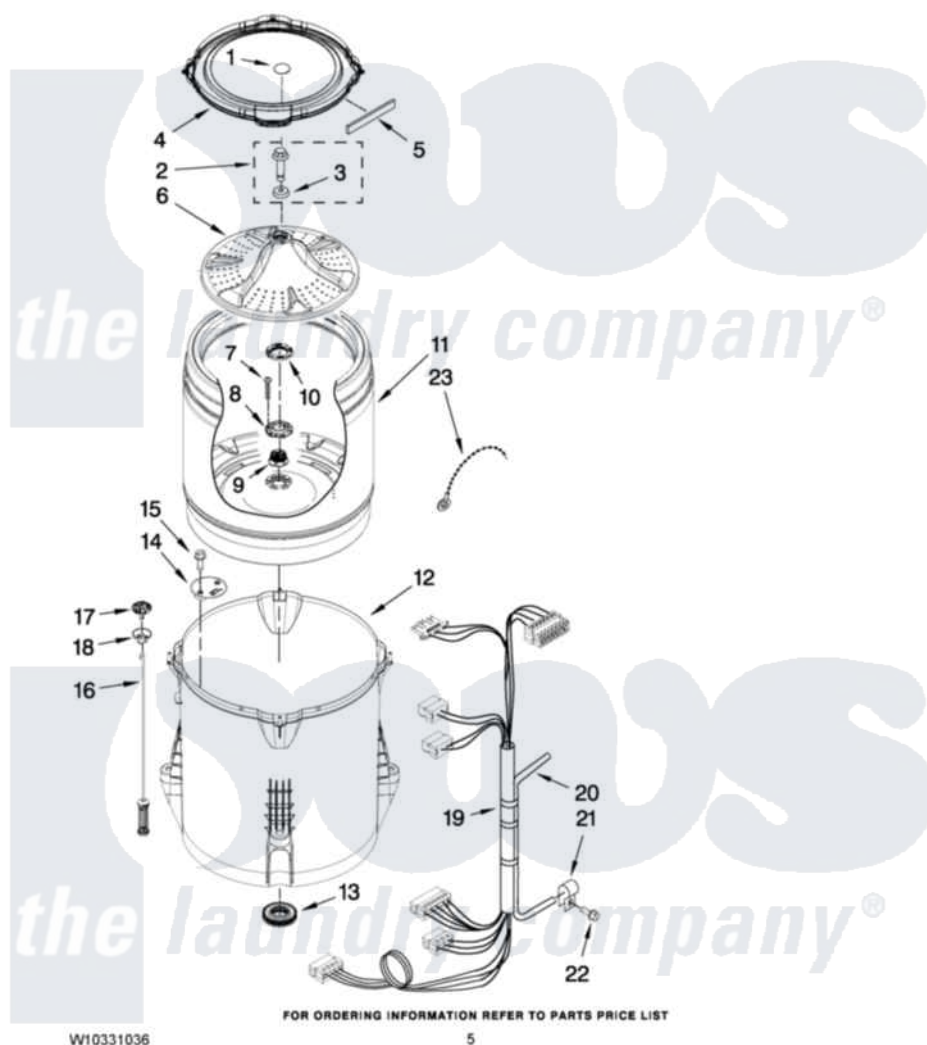

# Whirlpool WTW5600XW0 03 - BASKET AND TUB PARTS

## BASKET AND TUB PARTS

For Model: WTW5600XW0  
(White)

FOR ORDERING INFORMATION REFER TO PARTS PRICE LIST

Whirlpool Residential Whirlpool WTW5600XW0 Washer Parts Parts Diagram 03 - BASKET AND TUB PARTS  
Click on the part number to view part

Item	Original Part Number	Replaced By	Status	Part Description
1	<a href="#">W10305259</a>			Cap, Impeller
2	<a href="#">W10003790</a>			Screw And Washer
3	<a href="#">3949550</a>			Washer
4	<a href="#">W10215146</a>			Tub Ring
5	<a href="#">W10205824</a>			Absorber, Impact
6	<a href="#">W10215118</a>			Impeller
7	<a href="#">8533953</a>			Screw, 8-16 X 1.000
8	W10291415	<a href="#">W10324651</a>		Hub
9	W10291416	<a href="#">W10324651</a>		Hub
10	W10291417	<a href="#">W10324651</a>		Hub
11	W10238268	<a href="#">W10324650</a>		Basket
12	W10238301	<a href="#">W10324648</a>		Tub-Outer
13	W10006371	<a href="#">W10324647</a>		Seal-Tub
14	<a href="#">W10215093</a>			Filter, Drain Pump
15	<a href="#">8533928</a>			Screw, 8-18 X 3/4
16	W10257086	<a href="#">W10317708</a>		Supsension

17	W10215136	<a href="#">W10440729</a>	Suspension
18	W10256551	<a href="#">W10440729</a>	Suspension
19	W10252578	<a href="#">W10297443</a>	Harness, Lower
20	W10312655	<a href="#">353244</a>	Hose, Pressure Switch
21	<a href="#">W10005430</a>		Clamp, Pressure Hose Retainer
22	8533943	<a href="#">W10109200</a>	Screw, Baffle Mounting
23	3347868	<a href="#">W10339879</a>	Tie, Cable