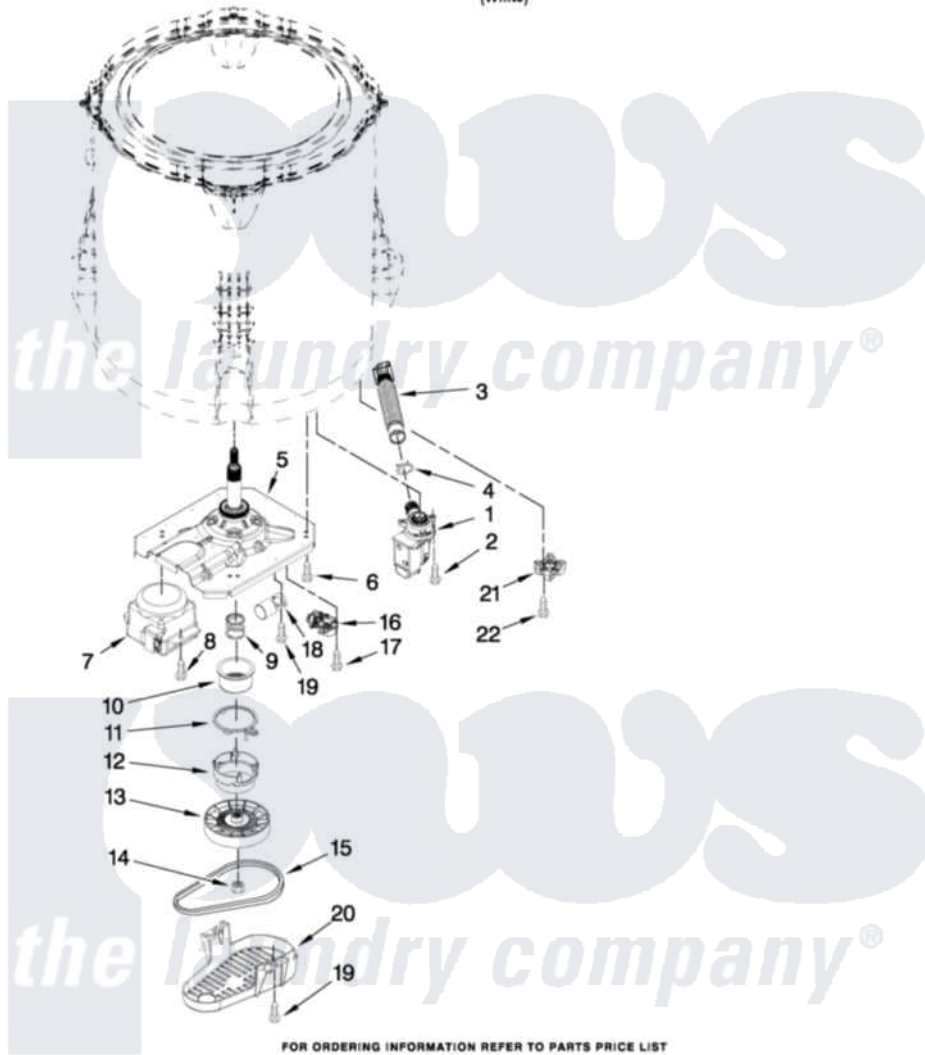

# Whirlpool WTW5600XW0 04 - GEARCASE, MOTOR AND PUMP PARTS

## GEARCASE, MOTOR AND PUMP PARTS

For Model: WTW5600XW0  
(White)

FOR ORDERING INFORMATION REFER TO PARTS PRICE LIST

6

W10331036

### Whirlpool Residential Whirlpool WTW5600XW0 Washer Parts Parts Diagram 04 - GEARCASE, MOTOR AND PUMP PARTS

Click on the part number to view part

Item	Original Part Number	Replaced By	Status	Part Description
1	<a href="#">W10276397</a>			Pump Assembly, Drain
2	<a href="#">W10004910</a>			Screw, 12-16 X 1-1/4
3	<a href="#">W10215091</a>			Hose, Inner Drain Assembly
4	8317496	<a href="#">285655</a>		Clamp, Hose
5	W10006379	<a href="#">W10324649</a>		Gearcase
6	<a href="#">W10249633</a>			Screw, 7.2-1.6 X 30
7	<a href="#">W10249628</a>			Motor, Drive
8	W10094780	<a href="#">W10182109</a>		Screw-Kit
9	W10006382	<a href="#">W10315818</a>		Cam
10	W10006352	<a href="#">W10315818</a>		Cam
11	W10006353	<a href="#">W10315818</a>		Cam
12	W10006354	<a href="#">W10315818</a>		Cam
13	<a href="#">W10006356</a>			Pulley
14	<a href="#">W10163336</a>			Nut, Pulley
15	<a href="#">W10006384</a>			Belt, Drive
16	<a href="#">W10006355</a>			Actuator, Shift

17	<a href="#">9741052</a>	Screw, 6-32 X 1.00
18	<a href="#">W10278117</a>	Capacitor, Motor Run
19	<a href="#">357640</a>	Screw And Washer
20	<a href="#">W10006383</a>	Shield, Pulley Cover
21	<a href="#">W10238318</a>	Counterweight
22	<a href="#">W10238319</a>	Screw, 8-18 X 1.00