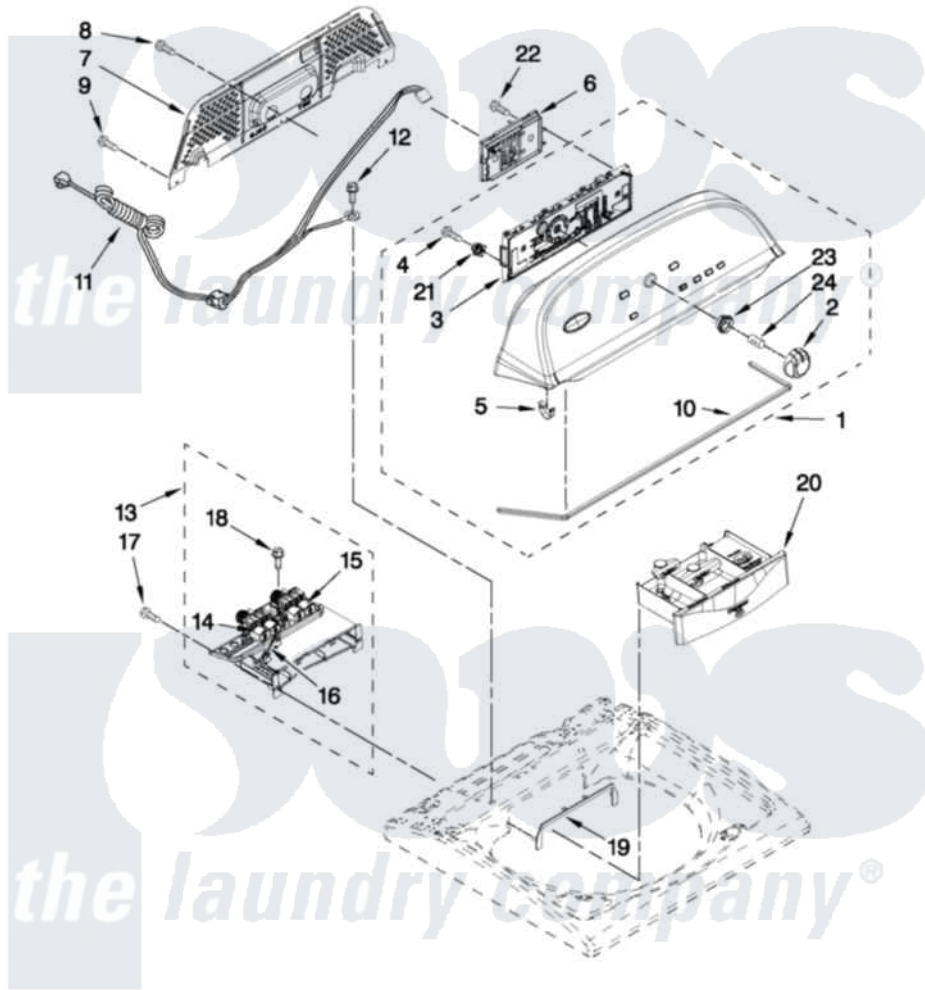

Whirlpool WTW5600XW1 02 - CONSOLE AND DISPENSER PARTS

CONSOLE AND DISPENSER PARTS

For Model: WTW5600XW1
(White)

FOR ORDERING INFORMATION REFER TO PARTS PRICE LIST

W10413273

3

Whirlpool [Residential Whirlpool WTW5600XW1 Washer Parts](#) Parts Diagram 02 - CONSOLE AND DISPENSER PARTS
Click on the part number to view part

Item	Original Part Number	Replaced By	Status	Part Description
1	W10269605			Console
2	W10251392			Knob Assembly
3	W10352744			User Interface
4	W10219342			Screw, Baffle Mounting
5	8312709			Clip-Console
6	W10393393			Control Unit Assembly, Machine And Motor
7	W10269597			Panel, Console Rear Cover
8	3390647	488729		Screw
9	1157158	489069		Xxscrew, 10-12 X 1/2
10	W10280079			Seal, Console
11	W10266797			Cord, Power
12	3400076			Screw, Bracket Mounting
13	W10240963	W10432327		Housing Assembly - Dispenser
14	W10240949			Valve, Cold Water Inlet
15	W10240948			Valve, Hot Water Inlet
16	W10240967			Harness, Valve

17	8281163		Screw, Dispenser Housing Mounting
18	97787	W10109200	Screw, Baffle Mounting
19	W10240946		Bezel, Dispenser
20	W10240958		Drawer, Dispenser Assembly
21	W10274524		Tensioner, Facia
22	9740848		Screw, Mixing Valve Mounting
23	W10325119		Spacer, Knob
24	8536939		Clip, Knob