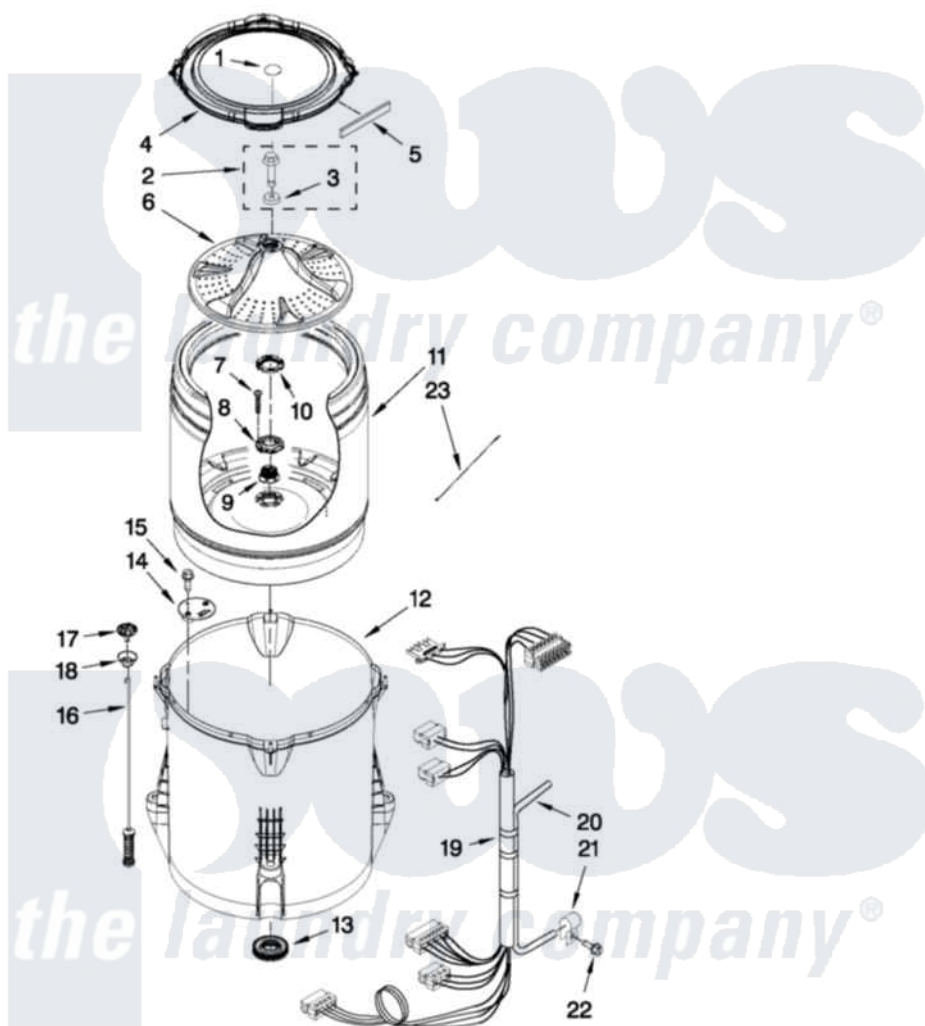

# Whirlpool WTW5600XW1 03 - BASKET AND TUB PARTS

## BASKET AND TUB PARTS

For Model: WTW5600XW1  
(White)

FOR ORDERING INFORMATION REFER TO PARTS PRICE LIST

W10413273

5

Whirlpool [Residential Whirlpool WTW5600XW1 Washer Parts](#) Parts Diagram 03 - BASKET AND TUB PARTS

[Click on the part number to view part](#)

Item	Original Part Number	Replaced By	Status	Part Description
1	<a href="#">W10305259</a>			Cap, Impeller
2	<a href="#">W10003790</a>			Screw And Washer
3	<a href="#">3949550</a>			Washer
4	<a href="#">W10215146</a>			Tub Ring
5	<a href="#">W10205824</a>			Absorber, Impact
6	<a href="#">W10215118</a>			Impeller
7	<a href="#">8533953</a>			Screw, 8-16 X 1.000
8	W10291415	<a href="#">W10324651</a>		Hub
9	W10291416	<a href="#">W10324651</a>		Hub
10	W10291417	<a href="#">W10324651</a>		Hub
11	W10238268	<a href="#">W10324650</a>		Basket
12	W10238301	<a href="#">W10324648</a>		Tub-Outer
13	W10006371	<a href="#">W10324647</a>		Seal-Tub
14	<a href="#">W10215093</a>			Filter, Drain Pump
15	<a href="#">8533928</a>			Screw, 8-18 X 3/4
16	W10257086	<a href="#">W10317708</a>		Supsension

17	W10215136	<a href="#">W10440729</a>	Suspension
18	W10256551	<a href="#">W10440729</a>	Suspension
19	W10328392	<a href="#">W10297443</a>	Harness, Lower
20	8572540	<a href="#">353244</a>	Hose, Pressure Switch
21	<a href="#">W10005430</a>		Clamp, Pressure Hose Retainer
22	8533943	<a href="#">W10109200</a>	Screw, Baffle Mounting
23	<a href="#">W10339879</a>		Tie, Cable