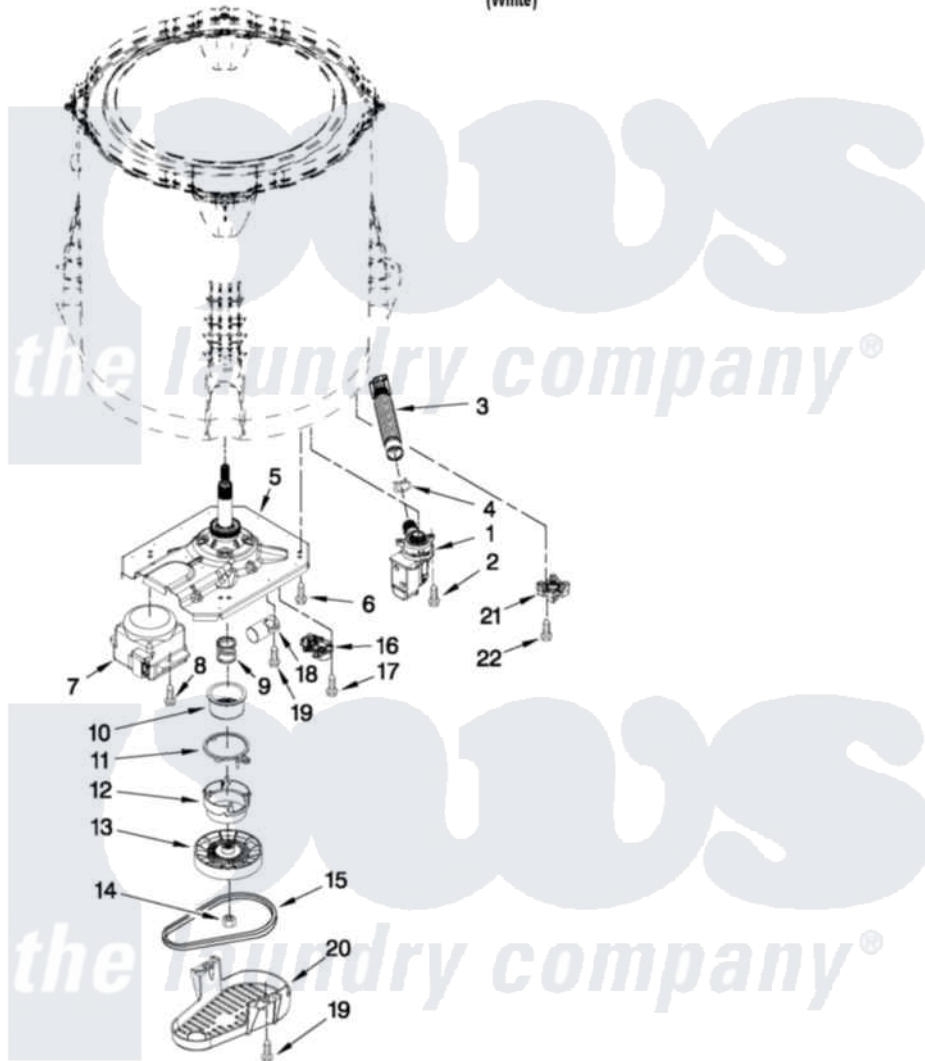

Whirlpool WTW5600XW1 04 - GEARCASE, MOTOR AND PUMP PARTS

GEARCASE, MOTOR AND PUMP PARTS

For Model: WTW5600XW1
(White)

FOR ORDERING INFORMATION REFER TO PARTS PRICE LIST

6

W10413273

Whirlpool [Residential Whirlpool WTW5600XW1 Washer Parts](#) Parts Diagram 04 - GEARCASE, MOTOR AND PUMP PARTS

[Click on the part number to view part](#)

Item	Original Part Number	Replaced By	Status	Part Description
1	W10276397			Pump Assembly, Drain
2	W10004910			Screw, 12-16 X 1-1/4
3	W10215091			Hose, Inner Drain Assembly
4	8317496	285655		Clamp, Hose
5	W10006379	W10324649		Gearcase
6	W10249633			Screw, 7.2-1.6 X 30
7	W10249628			Motor, Drive
8	W10094780	W10182109		Screw-Kit
9	W10006382	W10315818		Cam
10	W10006352	W10315818		Cam
11	W10006353	W10315818		Cam
12	W10006354	W10315818		Cam
13	W10006356			Pulley
14	W10163336			Nut, Pulley
15	W10006384			Belt, Drive
16	W10006355			Actuator, Shift

17	9741052	Screw, 6-32 X 1.00
18	W10278117	Capacitor, Motor Run
19	357640	Screw And Washer
20	W10006383	Shield, Pulley Cover
21	W10238318	Counterweight
22	W10238319	Screw, 8-18 X 1.00