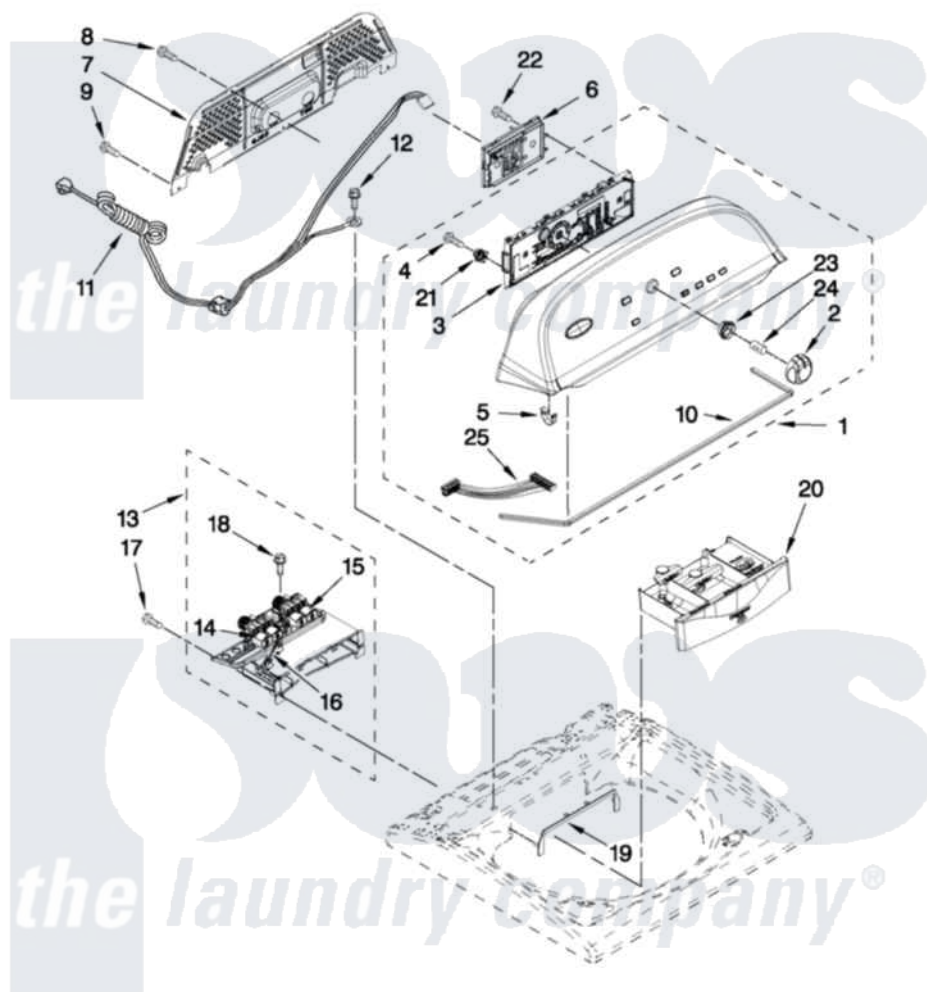

# Whirlpool WTW5600XW2 02 - CONSOLE AND DISPENSER PARTS

## CONSOLE AND DISPENSER PARTS

For Model: WTW5600XW2  
(White)

FOR ORDERING INFORMATION REFER TO PARTS PRICE LIST

W10426796

3

Whirlpool [Residential Whirlpool WTW5600XW2 Washer Parts](#) Parts Diagram 02 - CONSOLE AND DISPENSER PARTS  
Click on the part number to view part

Item	Original Part Number	Replaced By	Status	Part Description
1	<a href="#">W10269605</a>			Console
2	<a href="#">W10251392</a>			Knob Assembly
3	<a href="#">W10352744</a>			User Interface
4	<a href="#">W10219342</a>			Screw, Baffle Mounting
5	<a href="#">8312709</a>			Clip-Console
6	<a href="#">W10405852</a>			Control Unit Assembly, Machine And Motor
7	<a href="#">W10269597</a>			Panel, Console Rear Cover
8	3390647	<a href="#">488729</a>		Screw
9	1157158	<a href="#">489069</a>		Xxscrew, 10-12 X 1/2
10	<a href="#">W10280079</a>			Seal, Console
11	<a href="#">W10266797</a>			Cord, Power
12	<a href="#">3400076</a>			Screw, Bracket Mounting
13	W10240963	<a href="#">W10432327</a>		Housing Assembly - Dispenser
14	<a href="#">W10240949</a>			Valve, Cold Water Inlet
15	<a href="#">W10240948</a>			Valve, Hot Water Inlet
16	<a href="#">W10240967</a>			Harness, Valve

17	<a href="#">8281163</a>		Screw, Dispenser Housing Mounting
18	97787	<a href="#">W10109200</a>	Screw, Baffle Mounting
19	<a href="#">W10240946</a>		Bezel, Dispenser
20	<a href="#">W10240958</a>		Drawer, Dispenser Assembly
21	<a href="#">W10274524</a>		Tensioner, Facia
22	<a href="#">9740848</a>		Screw, Mixing Valve Mounting
23	<a href="#">W10325119</a>		Spacer, Knob
24	<a href="#">8536939</a>		Clip, Knob
25	<a href="#">W10285492</a>		Harness, User Interface