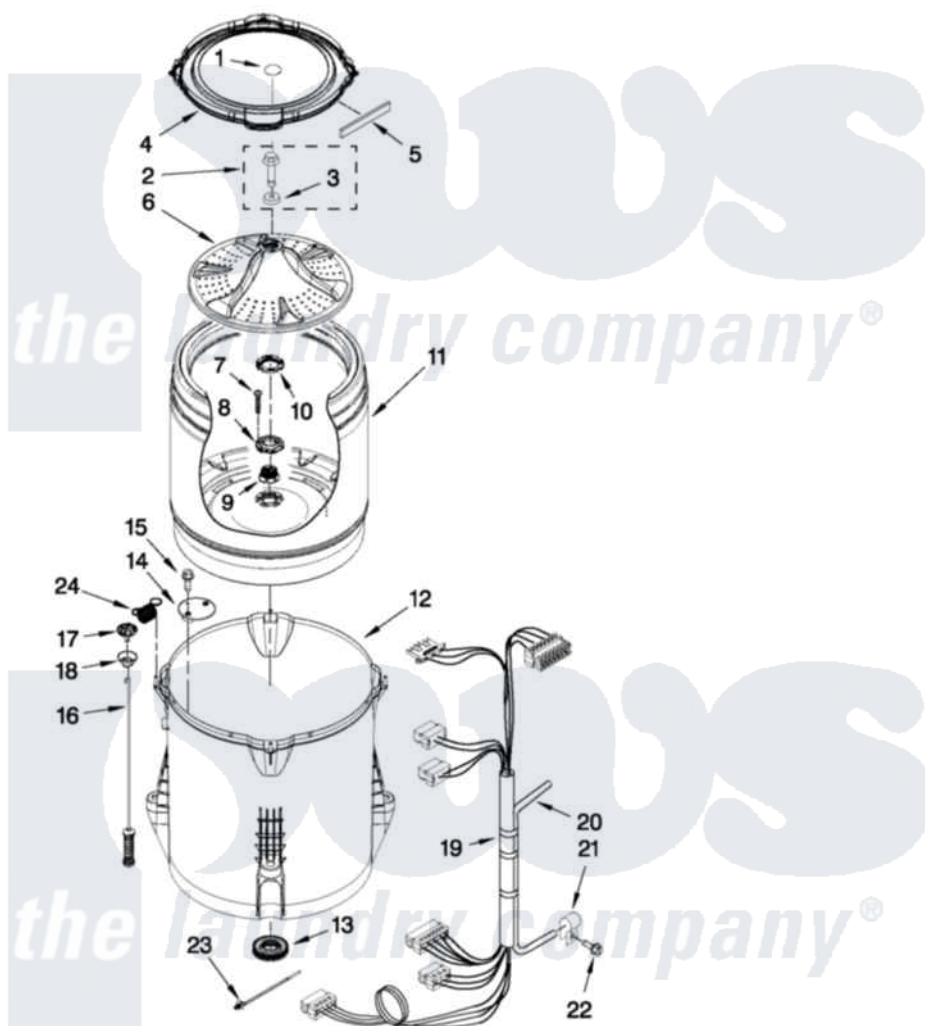

Whirlpool WTW5600XW2 03 - BASKET AND TUB PARTS

BASKET AND TUB PARTS

For Model: WTW5600XW2
(White)

FOR ORDERING INFORMATION REFER TO PARTS PRICE LIST

W10426796

5

Whirlpool [Residential Whirlpool WTW5600XW2 Washer Parts](#) Parts Diagram 03 - BASKET AND TUB PARTS

[Click on the part number to view part](#)

Item	Original Part Number	Replaced By	Status	Part Description
1	W10305259			Cap, Impeller
2	W10003790			Screw And Washer
3	3949550			Washer
4	W10215146			Tub Ring
5	W10205824			Absorber, Impact
6	W10215118			Impeller
7	8533953			Screw, 8-16 X 1.000
8	W10291415	W10324651		Hub
9	W10291416	W10324651		Hub
10	W10291417	W10324651		Hub
11	W10238268	W10324650		Basket
12	W10238301	W10324648		Tub-Outer
13	W10006371	W10324647		Seal-Tub
14	W10215093			Filter, Drain Pump
15	8533928			Screw, 8-18 X 3/4
16	W10257086	W10317708		Supsension

17	W10215136	W10440729	Suspension
18	W10256551	W10440729	Suspension
19	W10328392	W10297443	Harness, Lower
20	8572540	353244	Hose, Pressure Switch
21	W10005430		Clamp, Pressure Hose Retainer
22	8533943	W10109200	Screw, Baffle Mounting
23	W10298887		Cable Tie
24	W10348658	W10400895	Spring