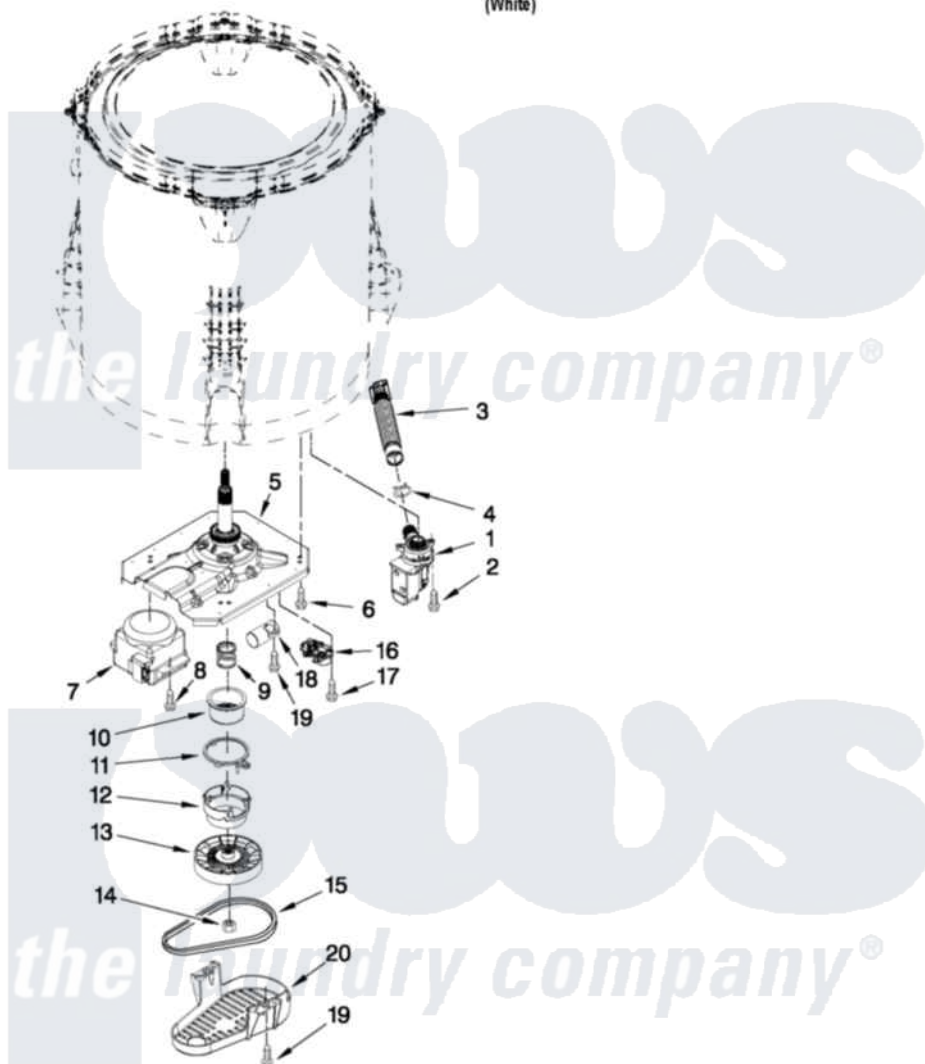

Whirlpool WTW5600XW2 04 - GEARCASE, MOTOR AND PUMP PARTS

GEARCASE, MOTOR AND PUMP PARTS

For Model: WTW5600XW2

(White)

FOR ORDERING INFORMATION REFER TO PARTS PRICE LIST

6

W10426796

Whirlpool [Residential Whirlpool WTW5600XW2 Washer Parts](#) Parts Diagram 04 - GEARCASE, MOTOR AND PUMP PARTS

[Click on the part number to view part](#)

Item	Original Part Number	Replaced By	Status	Part Description
1	W10276397			Pump Assembly, Drain
2	W10004910			Screw, 12-16 X 1-1/4
3	W10215091			Hose, Inner Drain Assembly
4	8317496	285655		Clamp, Hose
5	W10006379	W10324649		Gearcase
6	W10249633			Screw, 7.2-1.6 X 30
7	W10249628			Motor, Drive
8	W10094780	W10182109		Screw-Kit
9	W10006382	W10315818		Cam
10	W10006352	W10315818		Cam
11	W10006353	W10315818		Cam
12	W10006354	W10315818		Cam
13	W10006356			Pulley
14	W10163336			Nut, Pulley
15	W10006384			Belt, Drive
16	W10006355			Actuator, Shift

17	9741052	Screw, 6-32 X 1.00
18	W10278117	Capacitor, Motor Run
19	357640	Screw And Washer
20	W10006383	Shield, Pulley Cover