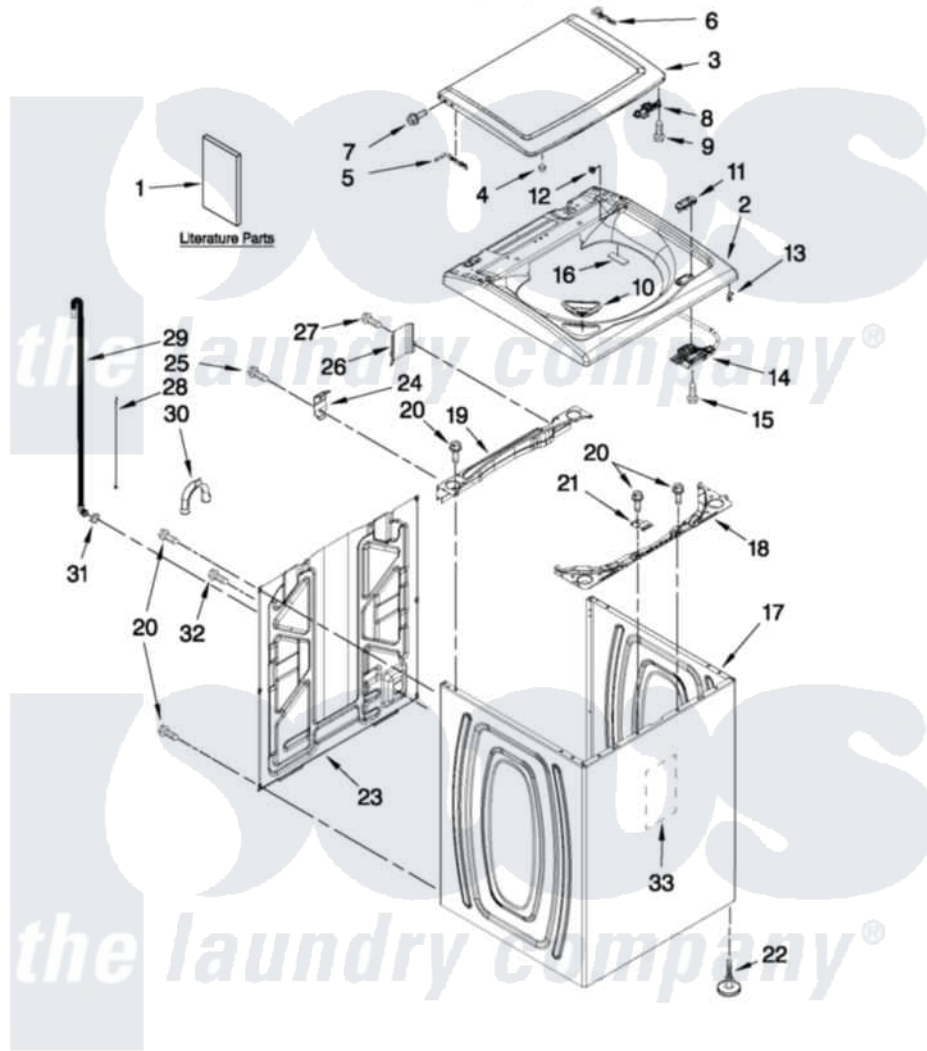

Whirlpool WTW5600XW3 01 - TOP AND CABINET PARTS

TOP AND CABINET PARTS

AUTOMATIC WASHER

For Model: WTW5600XW3
(White)

FOR ORDERING INFORMATION REFER TO PARTS PRICE LIST

5-12 Litho in U.S.A. (JLP)(bay)

1

Part No. W10507230 Rev. A

Whirlpool [Residential Whirlpool WTW5600XW3 Washer Parts](#) Parts Diagram 01 - TOP AND CABINET PARTS

[Click on the part number to view part](#)

Item	Original Part Number	Replaced By	Status	Part Description
1	W10455762		Not Available	INSTALLATION INSTRUCTIONS
"	W10455760		Not Available	USE & CARE GUIDE
"	W10468342		Not Available	TECH SHEET
"	W10280494		Not Available	QUICK START GUIDE
"	W10062956		Not Available	ENERGY GUIDE
2	W10246376			Top
3	W10270529			Lid
4	9724509			Bumper, Lid
5	W10295775			Hinge, Wire
6	W10294031			Hinge Wire
7	W10119828			Screw, Lid Hinge Mounting
8	W10240513			Strike, Lid Lock
9	W10273971			Screw, 6-19 X 1/2
10	W10240977			Dispenser, Bleach
11	W10392041			Bezel, Lid Lock
12	W10293272			Bearing, Lid Hinge