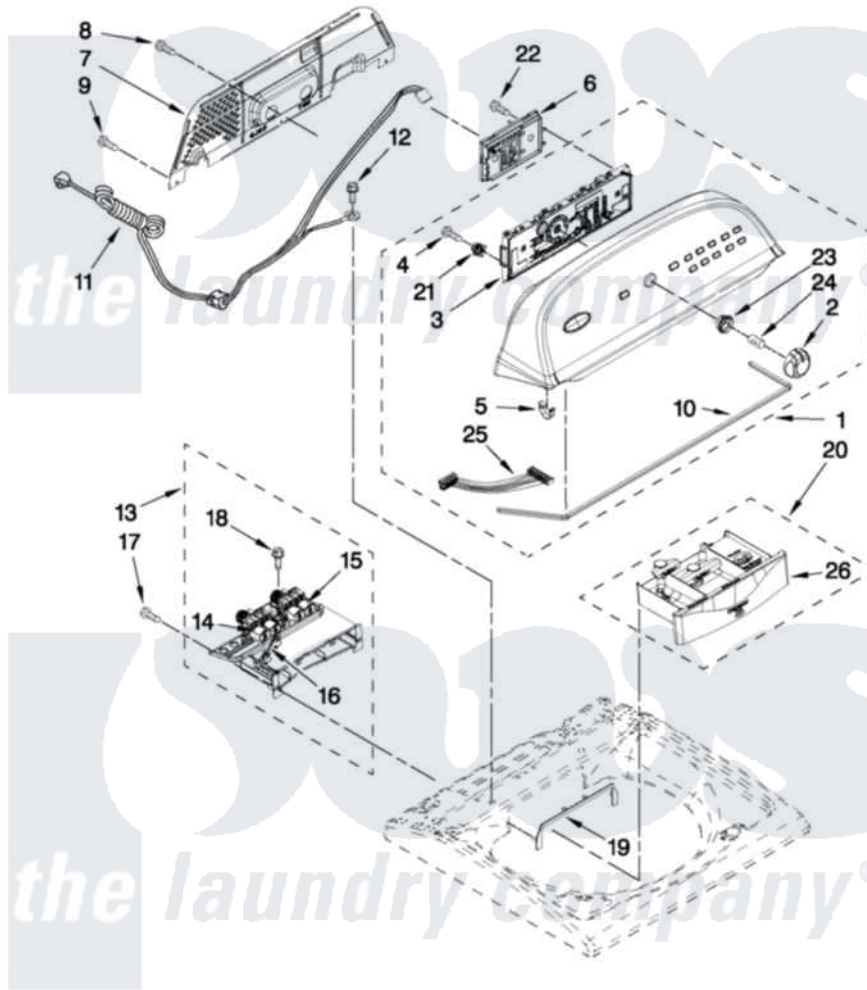

Whirlpool WTW5600XW3 02 - CONSOLE AND DISPENSER PARTS

CONSOLE AND DISPENSER PARTS

For Model: WTW5600XW3
(White)

FOR ORDERING INFORMATION REFER TO PARTS PRICE LIST

W10507230

3

Whirlpool [Residential Whirlpool WTW5600XW3 Washer Parts](#) Parts Diagram 02 - CONSOLE AND DISPENSER PARTS
Click on the part number to view part

Item	Original Part Number	Replaced By	Status	Part Description
1	W10269605			Console
2	W10251392			Knob Assembly
3	W10352744			User Interface
4	W10219342			Screw, Baffle Mounting
5	8312709			Clip-Console
6	W10480108			Control Unit Assembly, Machine And Motor
7	W10420984			Panel, Console Rear Cover
8	3390647	488729		Screw
9	1157158	489069		Xxscrew, 10-12 X 1/2
10	W10280079			Seal, Console
11	W10266797			Cord, Power
12	3400076			Screw, Bracket Mounting
13	W10432327			Housing Assembly - Dispenser
14	W10240949			Valve, Cold Water Inlet
15	W10240948			Valve, Hot Water Inlet
16	W10343675	W10240967		Harness, Valve

17	8281163		Screw, Dispenser Housing Mounting
18	97787	W10109200	Screw, Baffle Mounting
19	W10240946		Bezel, Dispenser
20	W10240958		Drawer, Dispenser Assembly
21	W10274524		Tensioner, Facia
22	9740848		Screw, Mixing Valve Mounting
23	W10325119		Spacer, Knob
24	8536939		Clip, Knob
25	W10285492		Harness, User Interface
26	W10287476		Handle, Dispenser Drawer Facia